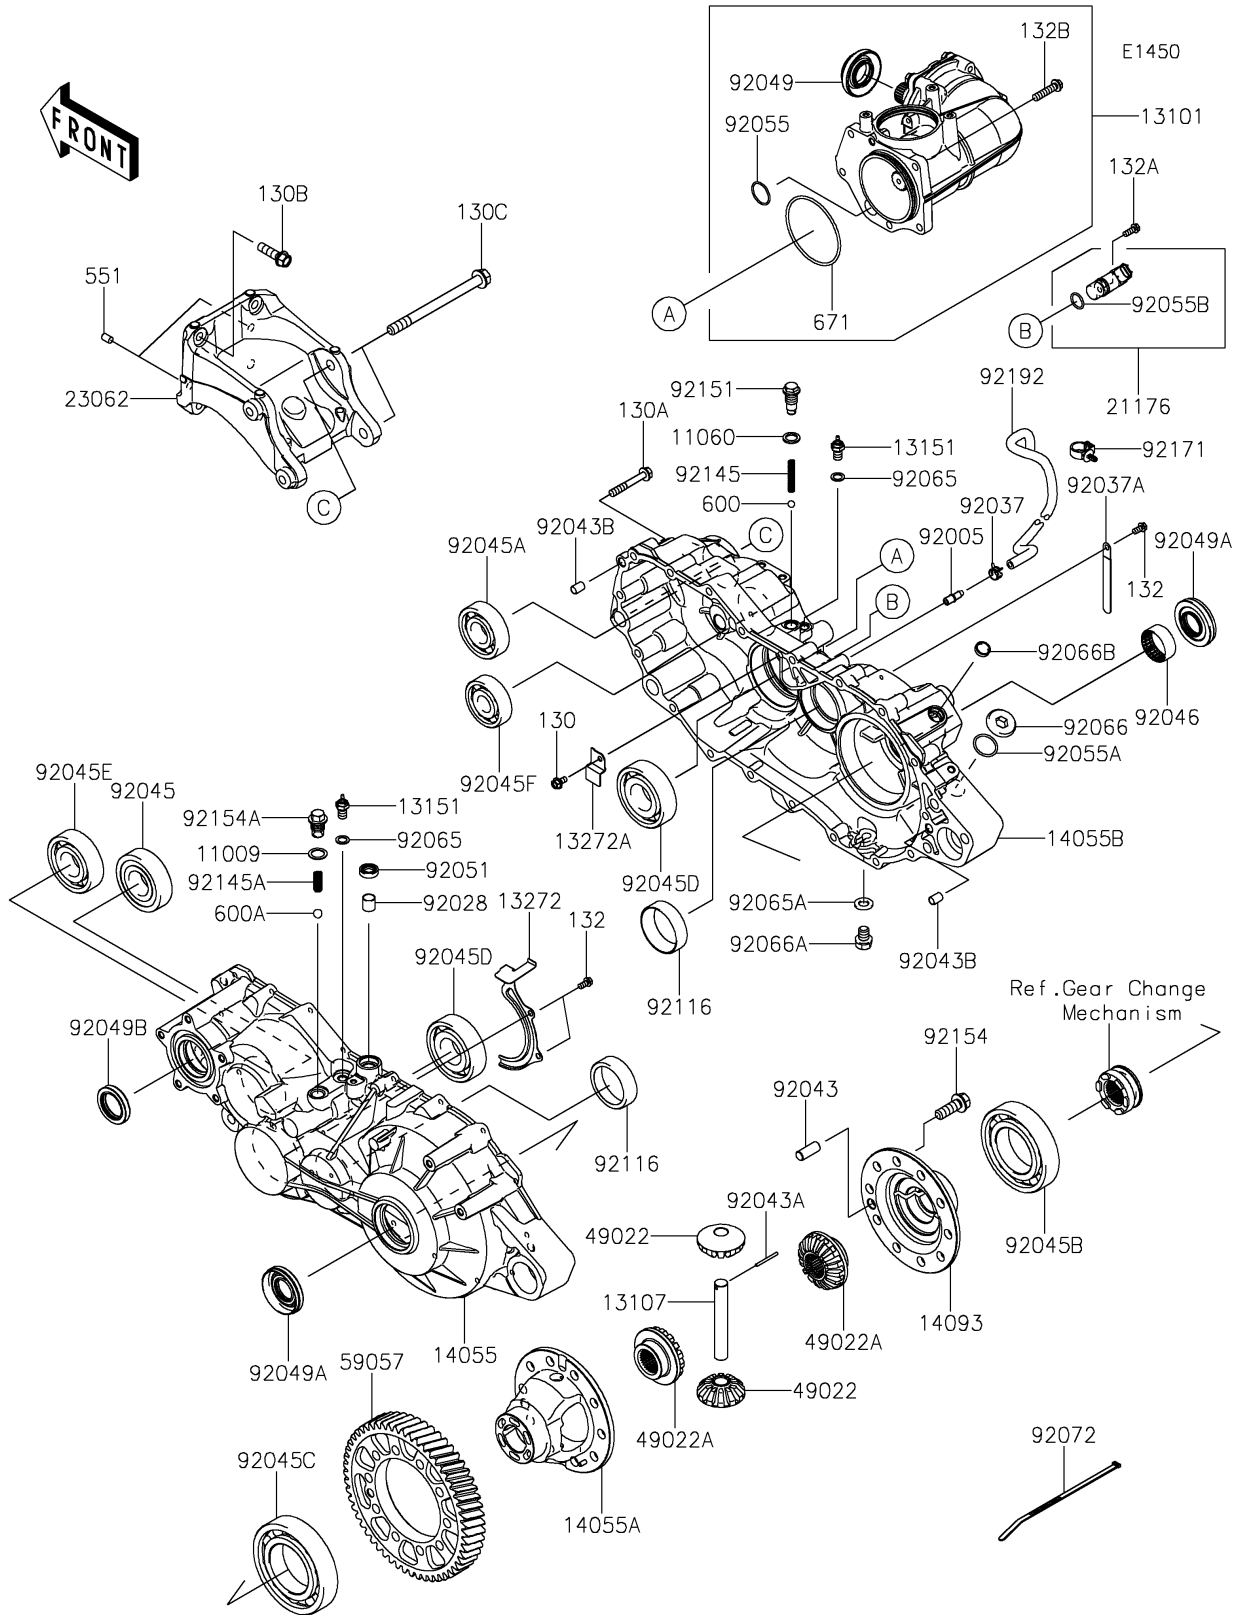

# 2025 MULE PRO-FXR 1000 PARTS DIAGRAM

## Gear Box

### Gear Box

ITEM NAME	PART NUMBER	QUANTITY
GASKET,15.5X22X1 (Ref # 11009)	11009-1008	1
GASKET,14X20X2 (Ref # 11060)	11060-1287	1
GEAR-ASSY,PARTICULAR (Ref # 13101)	13101-0636	1
SHAFT (Ref # 13107)	13107-0793	1
SWITCH-COMP,NEUTRAL (Ref # 13151)	13151-1080	2
PLATE (Ref # 13272)	13272-1624	1
PLATE (Ref # 13272A)	13272-4169	1
CASE-GEAR,LH (Ref # 14055)	14055-0608	1
CASE-GEAR,DIFF (Ref # 14055A)	14055-0614	1
CASE-GEAR,RH (Ref # 14055B)	14055-0665	1
COVER,DIFF (Ref # 14093)	14093-0048	1
SENSOR,ROTATION (Ref # 21176)	21176-0767	1
BRACKET-COMP (Ref # 23062)	23062-1391	1
GEAR-BEVEL,PINION,12T (Ref # 49022)	49022-0585	2
GEAR-BEVEL,OUTPUT,16T (Ref # 49022A)	49022-0589	2
GEAR-HELICAL,55T (Ref # 59057)	59057-0012	1
FITTING,BREATHER (Ref # 92005)	92005-1127	1
BUSHING (Ref # 92028)	92028-1347	1
CLAMP,TUBE (Ref # 92037)	92037-1505	1
CLAMP (Ref # 92037A)	92037-1993	1
PIN,DOWEL,12X30 (Ref # 92043)	92043-0789	1
PIN,DOWEL (Ref # 92043A)	92043-0806	1
PIN,DOWEL,10X14 (Ref # 92043B)	92043-1037	2
BEARING-BALL,63/32 (Ref # 92045)	92045-0764	1
BEARING-BALL,63/28 (Ref # 92045A)	92045-0765	1
BEARING-BALL,6212 (Ref # 92045B)	92045-0766	1
BEARING-BALL,6213 (Ref # 92045C)	92045-0767	1
BEARING-BALL,6307C3 (Ref # 92045D)	92045-0768	2
BEARING-BALL,63/32C3 (Ref # 92045E)	92045-1364	1