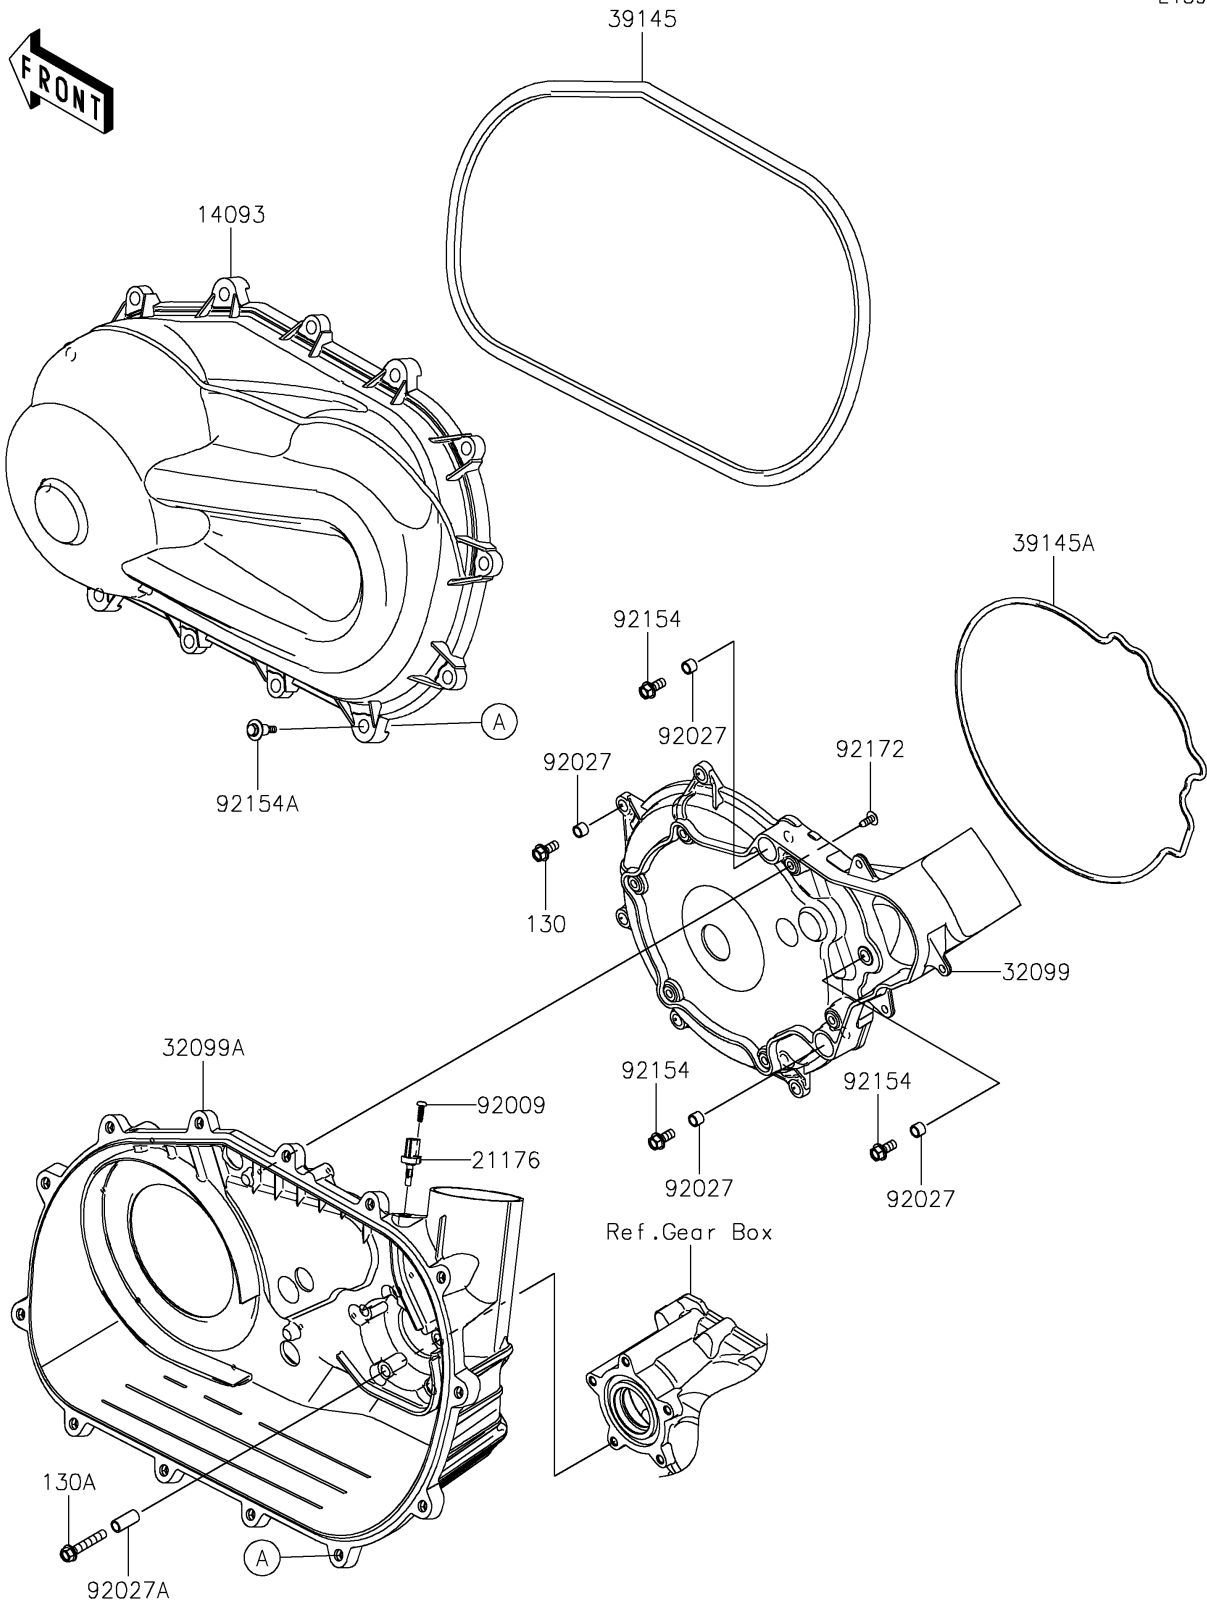

2025 MULE PRO-FXR 1000 PARTS DIAGRAM

Converter Cover

E1393

2025 MULE PRO-FXR 1000 PARTS LIST

Converter Cover

ITEM NAME	PART NUMBER	QUANTITY
COVER,CVT (Ref # 14093)	14093-1361	1
SENSOR,AIR TEMPERATURE (Ref # 21176)	21176-0048	1
CASE,INNER (Ref # 32099)	32099-0823	1
CASE,OUTER (Ref # 32099A)	32099-0824	1
TRIM-SEAL,CVT COVER (Ref # 39145)	39145-0742	1
TRIM-SEAL,E/G SIDE (Ref # 39145A)	39145-0771	1
SCREW,TAPPING,5X16 (Ref # 92009)	92009-1264	1
COLLAR,8.8X12X9 (Ref # 92027)	92027-1568	8
COLLAR (Ref # 92027A)	92027-4012	5
BOLT,FLANGED,8X18 (Ref # 92154)	92154-1386	3
BOLT,CVT COVER (Ref # 92154A)	92154-1522	13
SCREW,6X16 (Ref # 92172)	92172-0284	9
BOLT-FLANGED,8X18 (Ref # 130)	130BA0818	5
BOLT-FLANGED,8X45 (Ref # 130A)	130BA0845	5