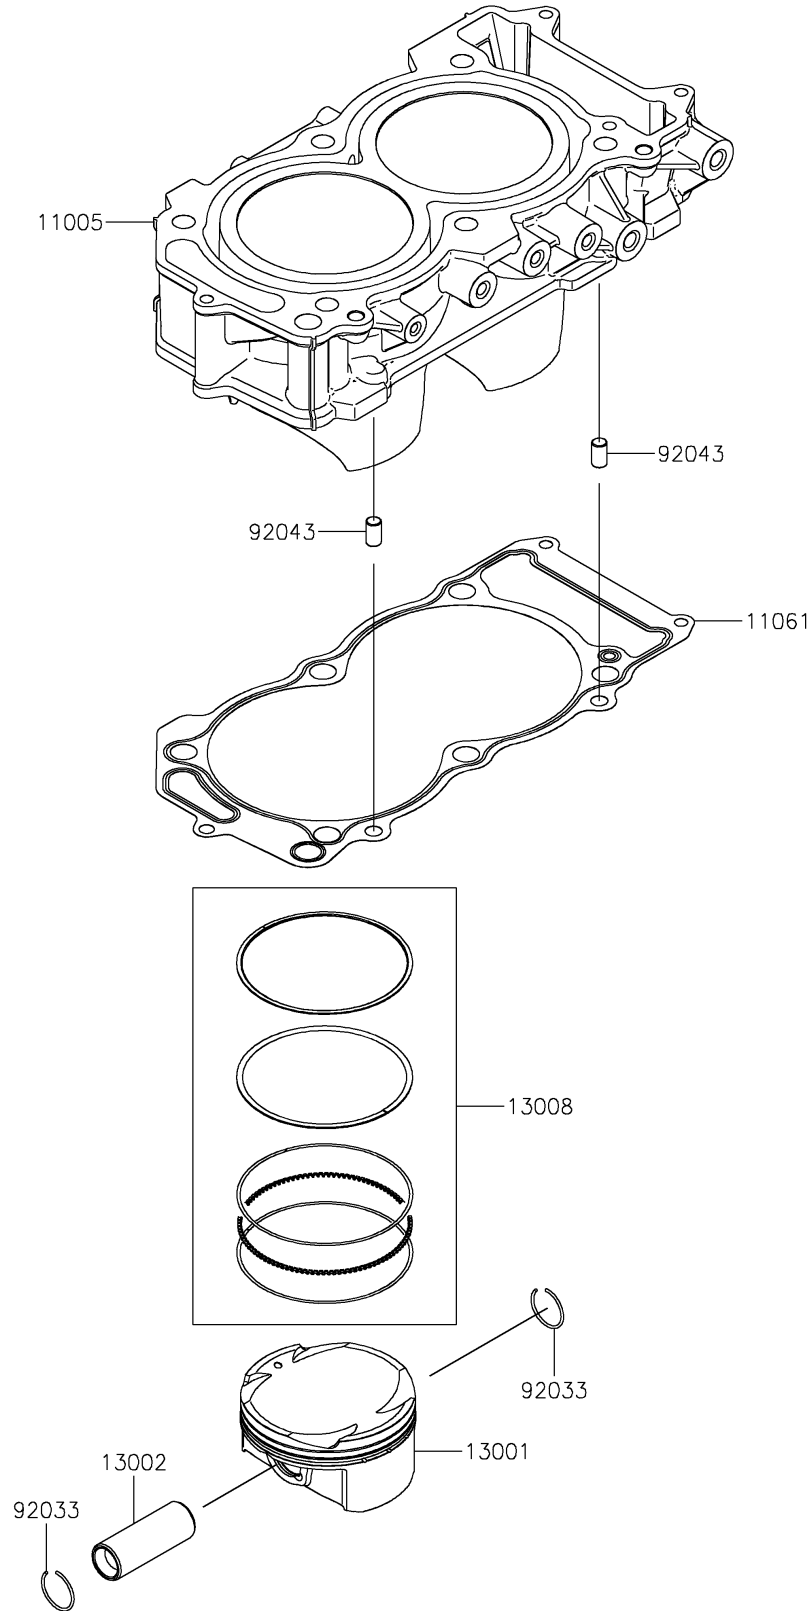

2025 MULE PRO-FXR 1000 PARTS DIAGRAM

Cylinder/Piston(s)

E1120

2025 MULE PRO-FXR 1000 PARTS LIST

Cylinder/Piston(s)

ITEM NAME	PART NUMBER	QUANTITY
CYLINDER-ENGINE (Ref # 11005)	11005-0695	1
GASKET,CYLINDER BASE (Ref # 11061)	11061-1309	1
PISTON-ENGINE (Ref # 13001)	13001-0844	2
PIN-PISTON (Ref # 13002)	13002-0736	2
RING-SET-PISTON (Ref # 13008)	13008-0604	2
RING-SNAP (Ref # 92033)	92033-1188	4
PIN,8X14 (Ref # 92043)	92043-1567	2