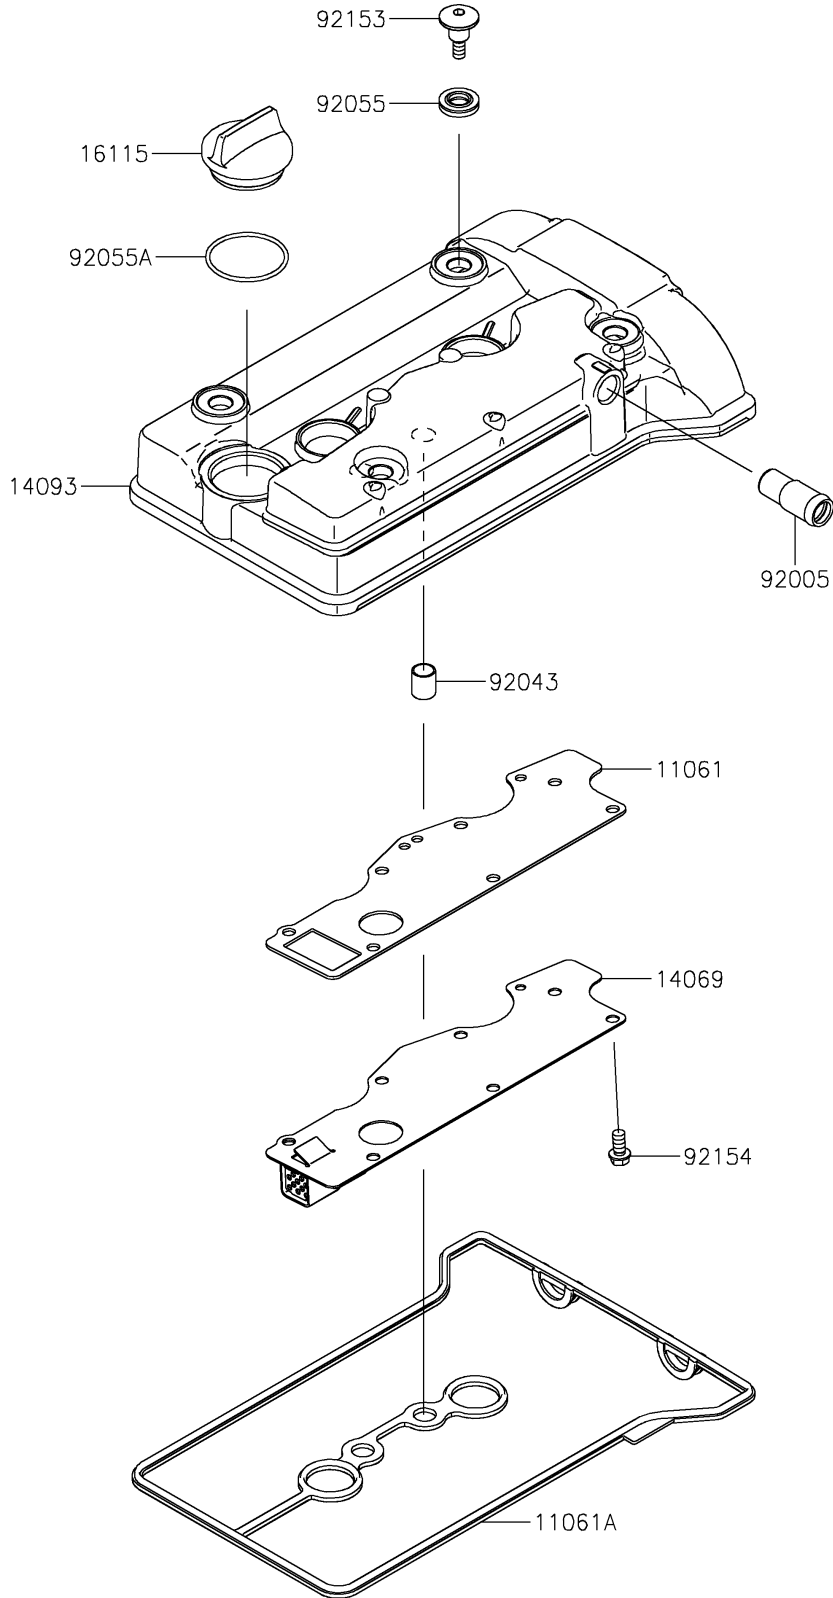

# 2025 MULE PRO-FXR 1000 PARTS DIAGRAM

Cylinder Head Cover

E1112

## 2025 MULE PRO-FXR 1000 PARTS LIST

### Cylinder Head Cover

ITEM NAME	PART NUMBER	QUANTITY
GASKET,BREATHER PLATE (Ref # 11061)	11061-1314	1
GASKET,HEAD COVER (Ref # 11061A)	11061-1457	1
BREATHER (Ref # 14069)	14069-0036	1
COVER,HEAD COVER (Ref # 14093)	14093-1384	1
CAP-OIL FILLER (Ref # 16115)	16115-1064	1
FITTING,BREATHER (Ref # 92005)	92005-0968	1
PIN,10.1X12X14 (Ref # 92043)	92043-4009	2
RING-O (Ref # 92055)	92055-0785	4
RING-O (Ref # 92055A)	92055-1759	1
BOLT,SOCKET,6X22.5 (Ref # 92153)	92153-1779	4
BOLT,FLANGED-SMALL,6X12 (Ref # 92154)	92154-1888	7