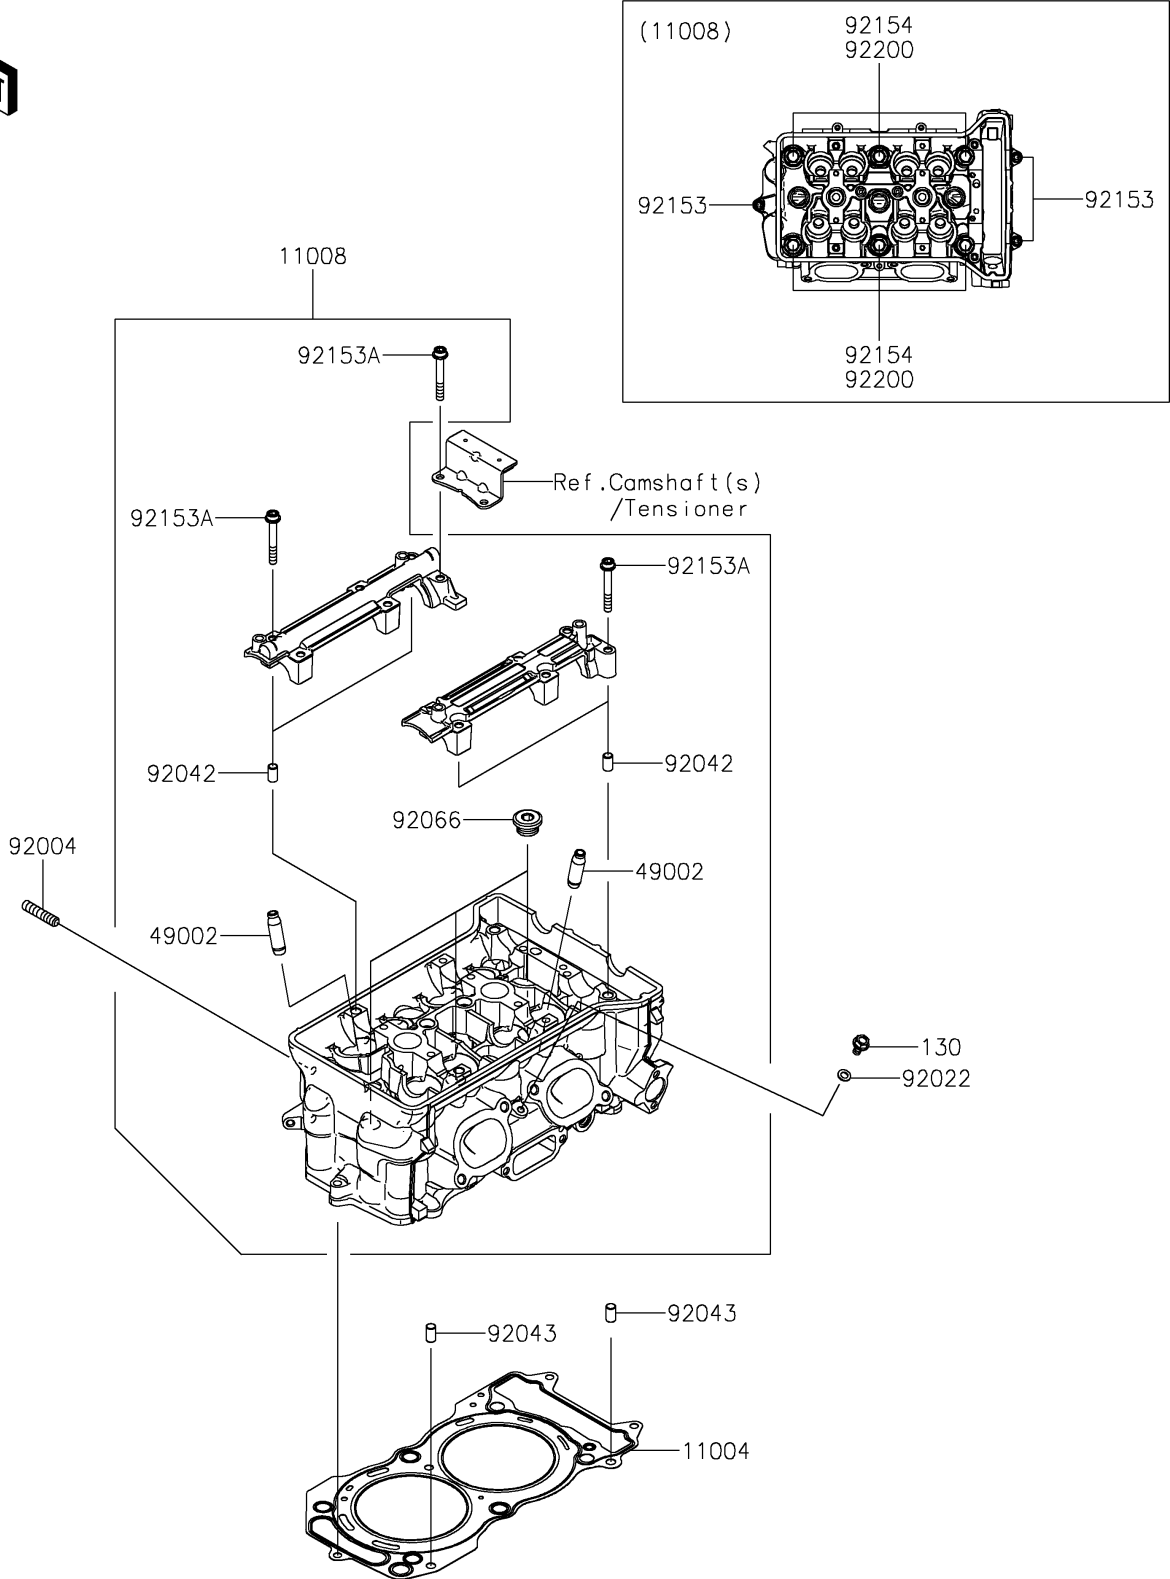

2025 MULE PRO-FXR 1000 PARTS DIAGRAM

Cylinder Head

E1111

2025 MULE PRO-FXR 1000 PARTS LIST

Cylinder Head

ITEM NAME	PART NUMBER	QUANTITY
GASKET-HEAD (Ref # 11004)	11004-0809	1
HEAD-COMP-CYLINDER (Ref # 11008)	11008-1502	1
GUIDE-VALVE (Ref # 49002)	49002-0709	8
STUD,8X22 (Ref # 92004)	92004-1217	8
WASHER,6.2X11X1 (Ref # 92022)	92022-304	1
PIN,DOWEL,6.3X8X14 (Ref # 92042)	92042-007	4
PIN,8X14 (Ref # 92043)	92043-1567	2
PLUG,18X10 (Ref # 92066)	92066-0832	3
BOLT,6X95 (Ref # 92153)	92153-0320	3
BOLT,SOCKET,6X45 (Ref # 92153A)	92153-0656	12
BOLT,11X157 (Ref # 92154)	92154-3931	6
WASHER,11.5X20.5X3.2 (Ref # 92200)	92200-0727	6
BOLT-FLANGED,6X12 (Ref # 130)	130BA0612	1