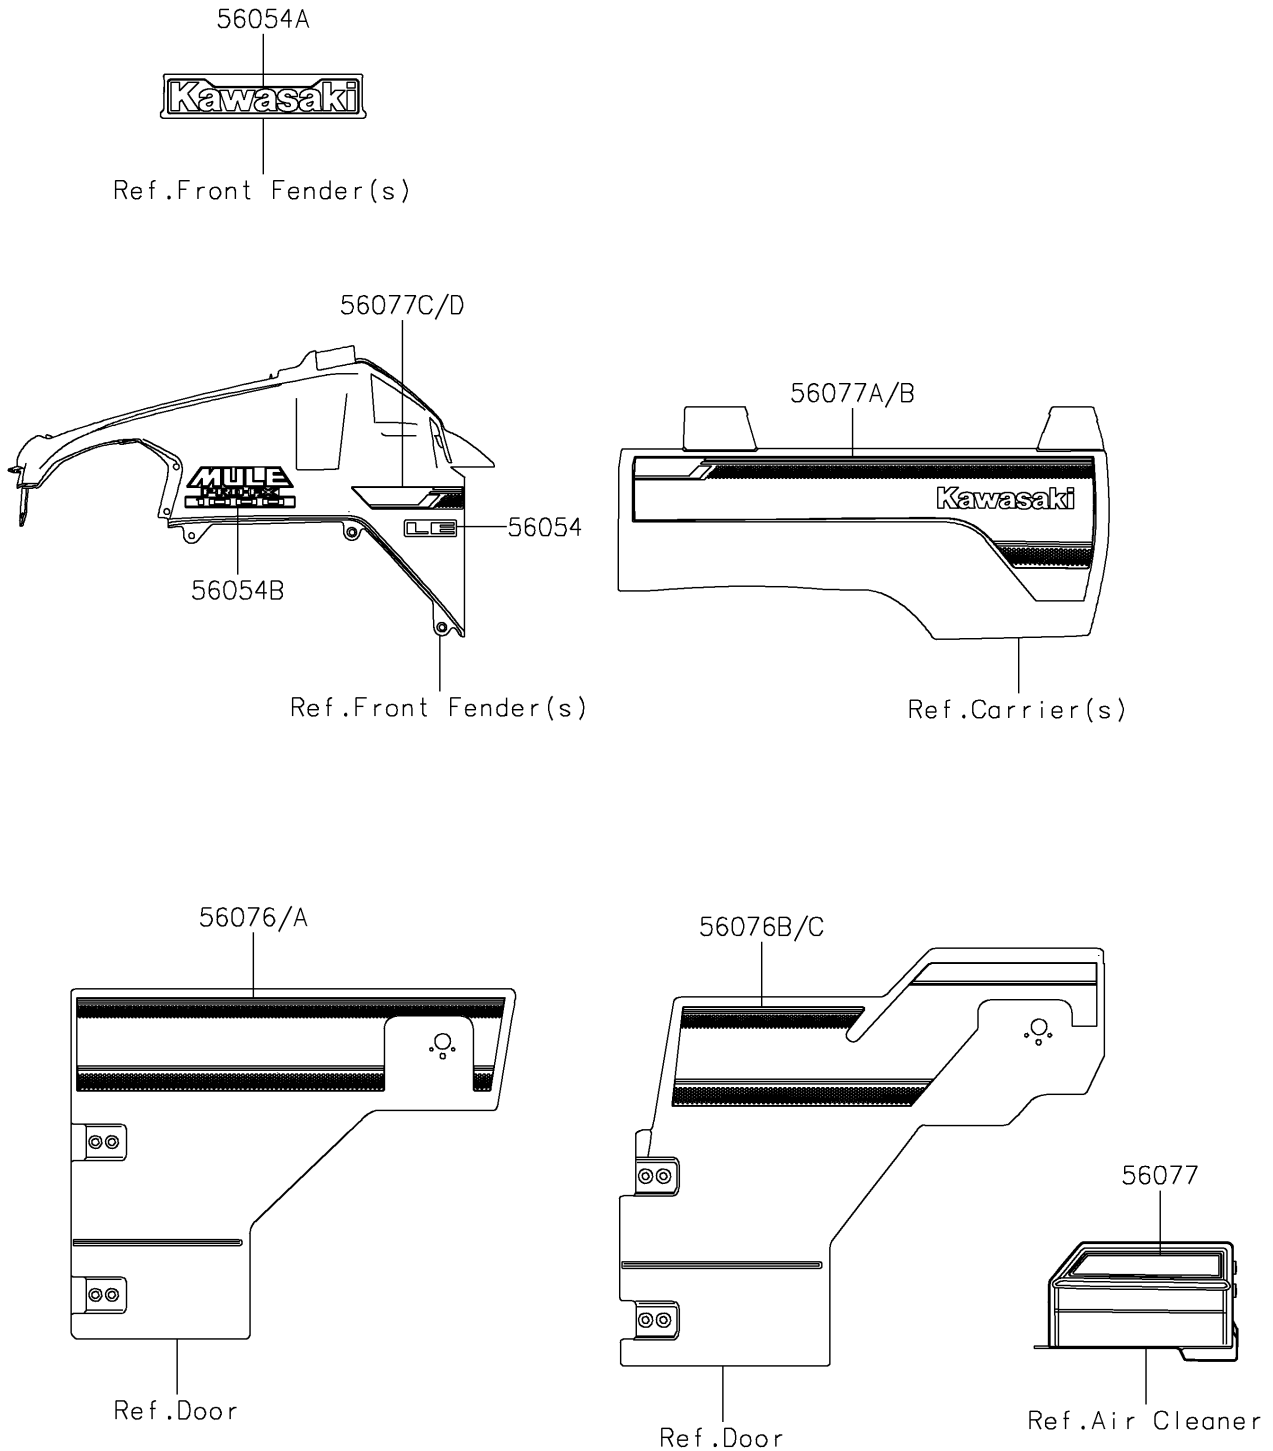

2025 MULE PRO-FXT 1000 LE PARTS DIAGRAM

Decals(Black)(ARFNN/ARFNL/ATFNN/ATFNL)

F2861

2025 MULE PRO-FXT 1000 LE PARTS LIST

Decals(Black)(ARFNN/ARFNL/ATFNN/ATFNL)

ITEM NAME	PART NUMBER	QUANTITY
MARK,FR FENDER,LE (Ref # 56054)	56054-1569	2
MARK,KAWASAKI (Ref # 56054A)	56054-3890	1
MARK,MULE PRO-FXT 1000 (Ref # 56054B)	56054-4014	2
PATTERN,SIDE GUARD,LH,FR (Ref # 56076)	56076-4131	1
PATTERN,SIDE GUARD,RH,FR (Ref # 56076A)	56076-4132	1
PATTERN,SIDE GUARD,LH,RR (Ref # 56076B)	56076-4133	1
PATTERN,SIDE GUARD,RH,RR (Ref # 56076C)	56076-4134	1
PATTERN,AIR FILTER COVER (Ref # 56077)	56077-0156	1
PATTERN,CARRIER PANEL,LH (Ref # 56077A)	56077-0157	1
PATTERN,CARRIER PANEL,RH (Ref # 56077B)	56077-0158	1
PATTERN,FR FENDER,LH (Ref # 56077C)	56077-0593	1
PATTERN,FR FENDER,RH (Ref # 56077D)	56077-0594	1