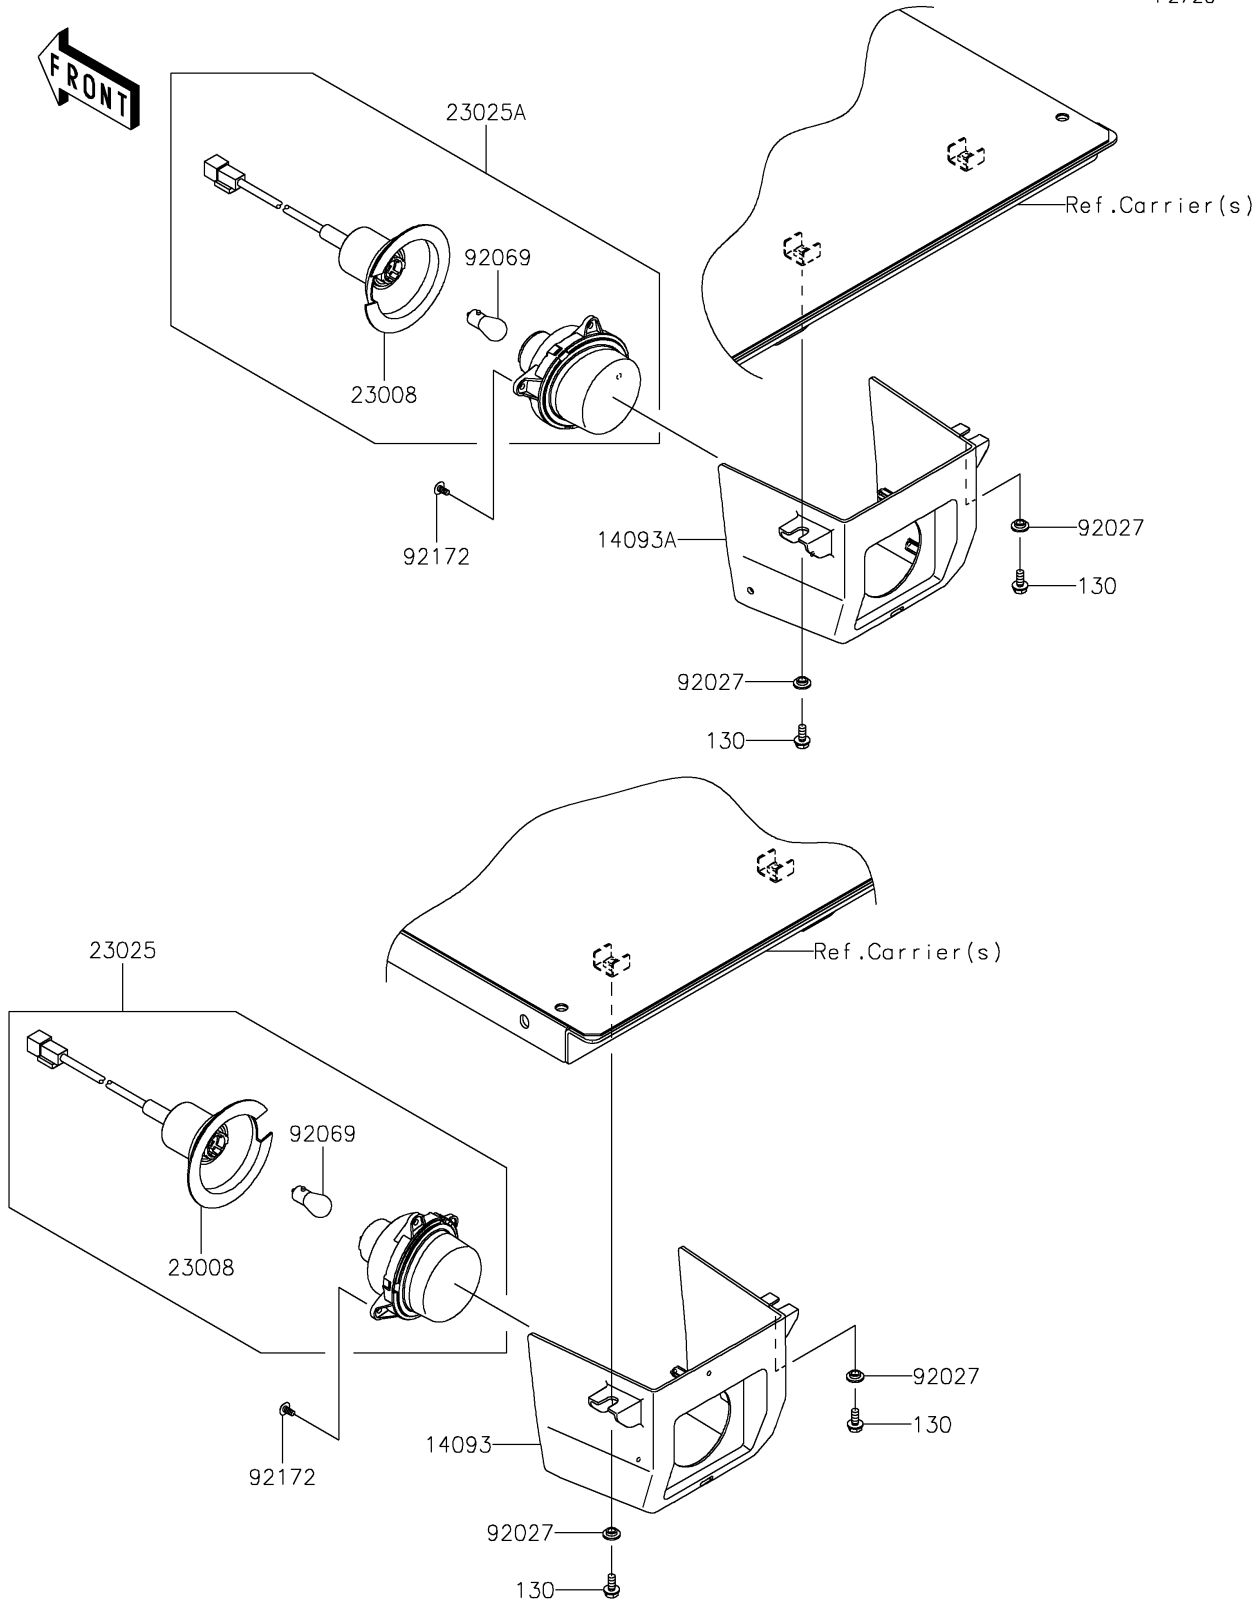

2025 MULE PRO-FXT 1000 LE PARTS DIAGRAM

Taillight(s)

F2720

2025 MULE PRO-FXT 1000 LE PARTS LIST

Taillight(s)

ITEM NAME	PART NUMBER	QUANTITY
COVER,TAIL LAMP,LH (Ref # 14093)	14093-0580	1
COVER,TAIL LAMP,RH (Ref # 14093A)	14093-0581	1
SOCKET-ASSY (Ref # 23008)	23008-0162	2
LAMP-TAIL,LH (Ref # 23025)	23025-0334	1
LAMP-TAIL,RH (Ref # 23025A)	23025-0341	1
COLLAR,L=4.6 (Ref # 92027)	92027-1168	4
BULB,12V 21/5W (Ref # 92069)	92069-0072	2
SCREW,TAPPING,5X10 (Ref # 92172)	92172-0262	6
BOLT-FLANGED,6X14 (Ref # 130)	130BA0614	4