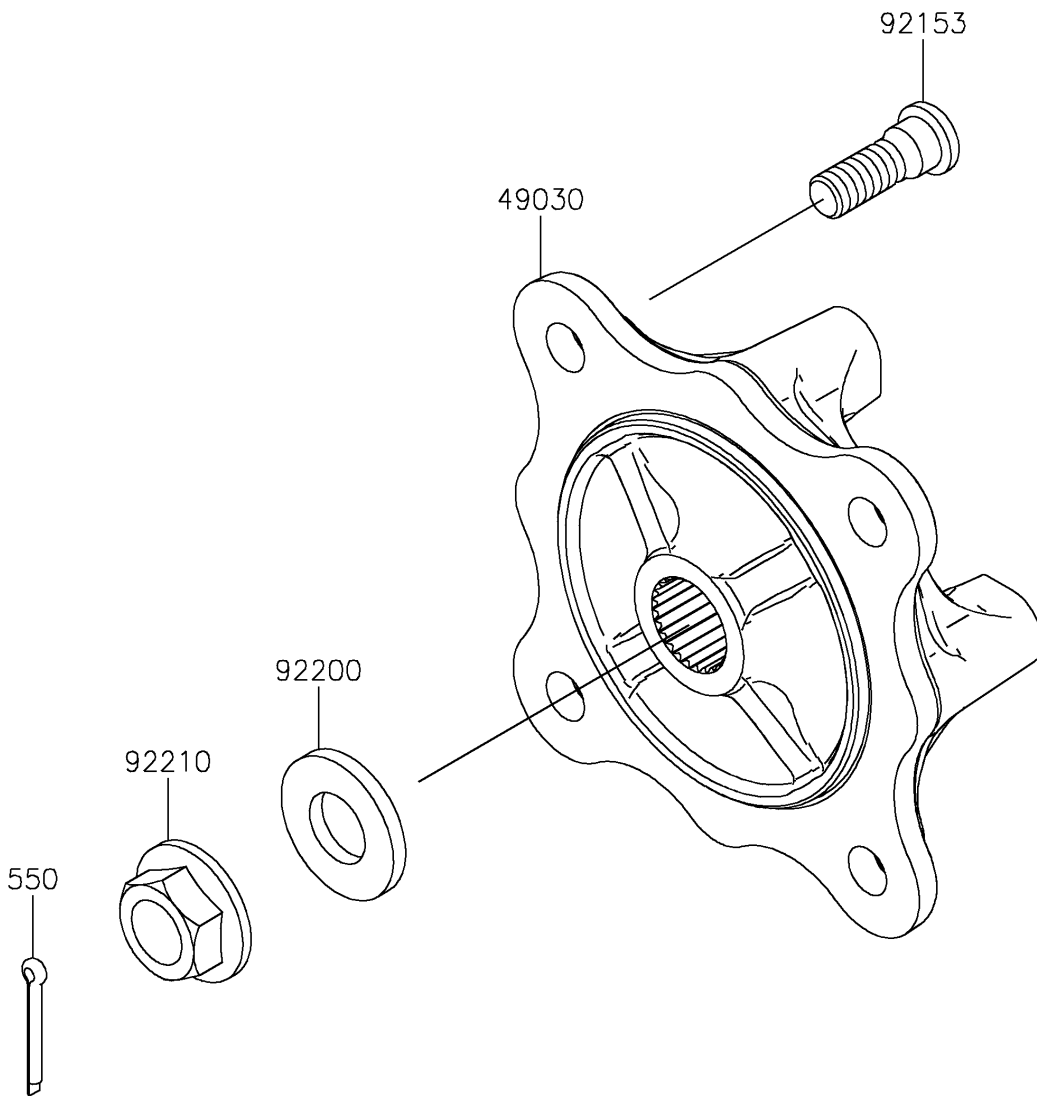

2026 MULE PRO-FXT™ 1000 LE PARTS DIAGRAM

Front Hubs/Brakes

F2230

2026 MULE PRO-FXT™ 1000 LE PARTS LIST

Front Hubs/Brakes

ITEM NAME	PART NUMBER	QUANTITY
HUB,FR (Ref # 49030)	49030-0048	2
BOLT,12MM (Ref # 92153)	92153-1915	8
WASHER,20.3X41X4.5 (Ref # 92200)	92200-0921	2
NUT,FLANGED,20MM (Ref # 92210)	92210-2093	2
PIN-COTTER,4.0X30 (Ref # 550)	550AA4030	2