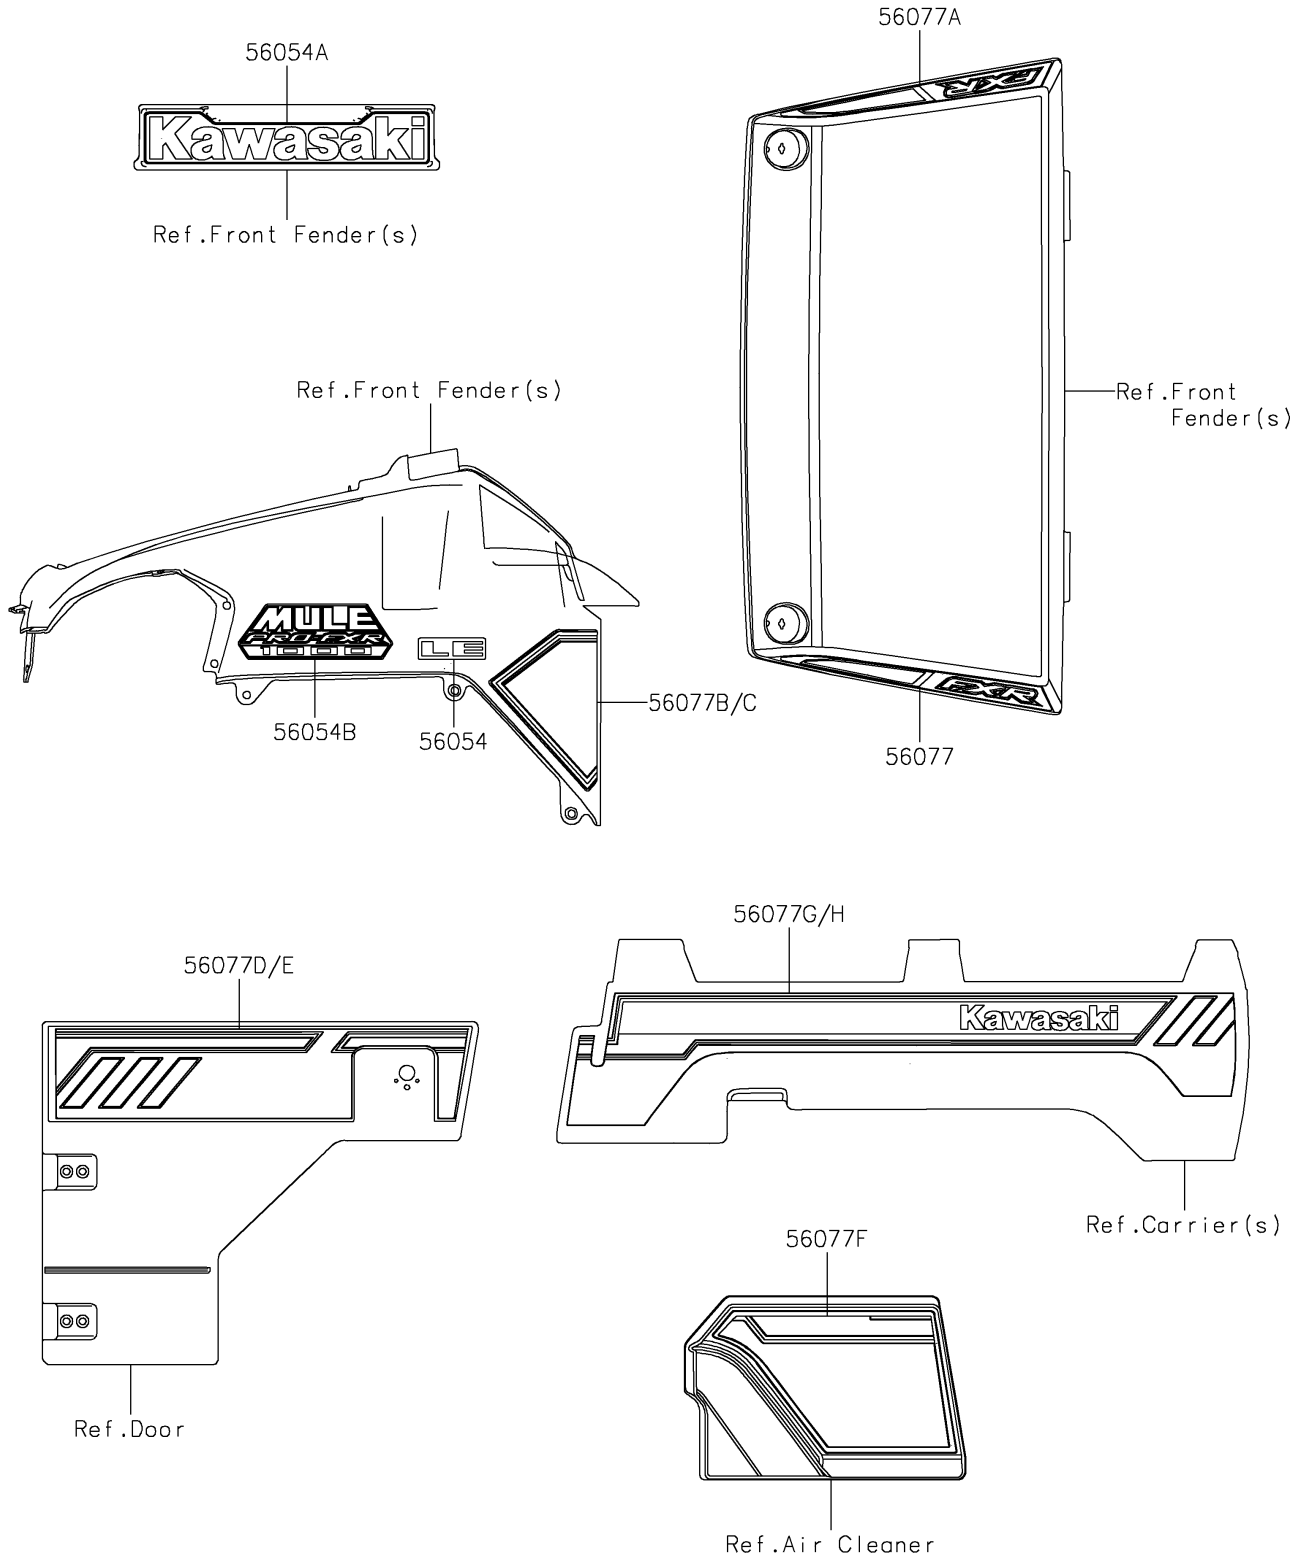

2025 MULE PRO-FXR 1000 LE PARTS DIAGRAM

Decals(NRFNN/NRFNL)

F2861

2025 MULE PRO-FXR 1000 LE PARTS LIST

Decals(NRFNN/NRFNL)

ITEM NAME	PART NUMBER	QUANTITY
MARK,FR FENDER,LE (Ref # 56054)	56054-1569	2
MARK,KAWASAKI (Ref # 56054A)	56054-3890	1
MARK,MULE PRO-FXR 1000 (Ref # 56054B)	56054-4013	2
PATTERN,HOOD COVER,LH (Ref # 56077)	56077-0144	1
PATTERN,HOOD COVER,RH (Ref # 56077A)	56077-0145	1
PATTERN,FR FENDER,LH (Ref # 56077B)	56077-0146	1
PATTERN,FR FENDER,RH (Ref # 56077C)	56077-0147	1
PATTERN,SIDE GUARD,LH,FR (Ref # 56077D)	56077-0148	1
PATTERN,SIDE GUARD,RH,FR (Ref # 56077E)	56077-0149	1
PATTERN,AIR FILTER COVER (Ref # 56077F)	56077-0150	1
PATTERN,SIDE GUARD,LH (Ref # 56077G)	56077-0151	1
PATTERN,SIDE GUARD,RH (Ref # 56077H)	56077-0152	1