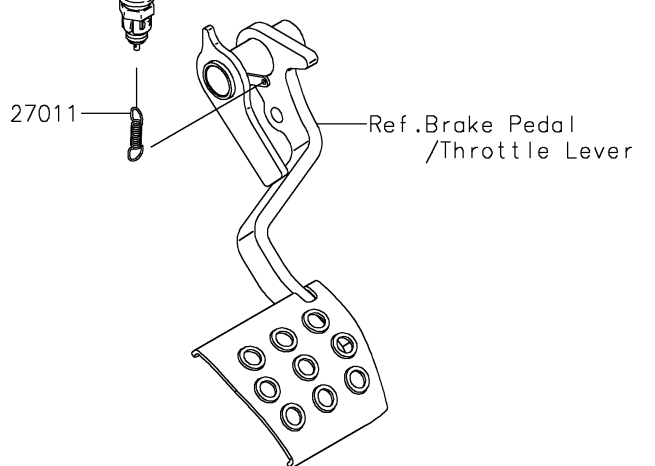

2024 MULE PRO-FXR™ 1000 LE PARTS DIAGRAM

Ignition Switch