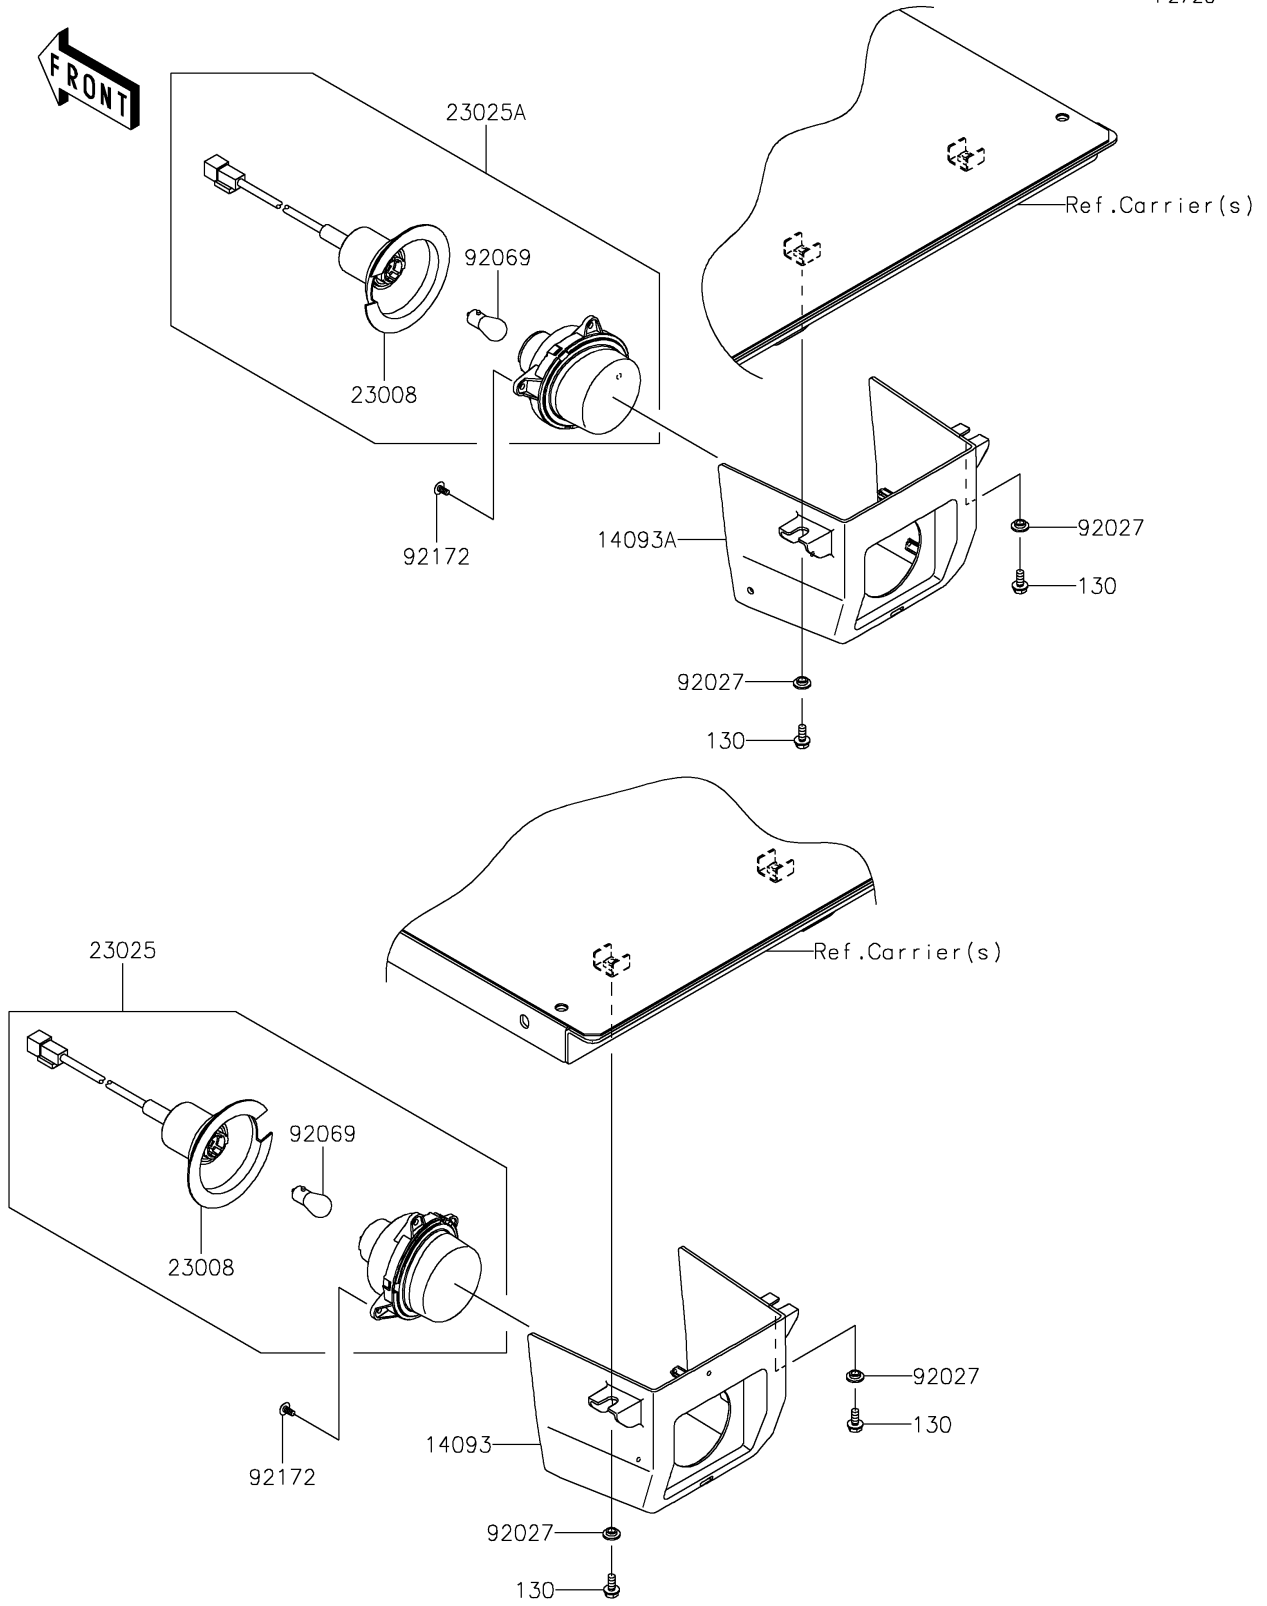

2024 MULE PRO-FXR™ 1000 LE PARTS DIAGRAM

Taillight(s)

F2720

2024 MULE PRO-FXR™ 1000 LE PARTS LIST

Taillight(s)

| ITEM NAME | PART NUMBER | QUANTITY |
|-----------------------------------|-------------|----------|
| COVER,TAIL LAMP,LH (Ref # 14093) | 14093-0580 | 1 |
| COVER,TAIL LAMP,RH (Ref # 14093A) | 14093-0581 | 1 |
| SOCKET-ASSY (Ref # 23008) | 23008-0162 | 2 |
| LAMP-TAIL,LH (Ref # 23025) | 23025-0334 | 1 |
| LAMP-TAIL,RH (Ref # 23025A) | 23025-0341 | 1 |
| COLLAR,L=4.6 (Ref # 92027) | 92027-1168 | 4 |
| BULB,12V 21/5W (Ref # 92069) | 92069-0072 | 2 |
| SCREW,TAPPING,5X10 (Ref # 92172) | 92172-0262 | 6 |
| BOLT-FLANGED,6X14 (Ref # 130) | 130BA0614 | 4 |