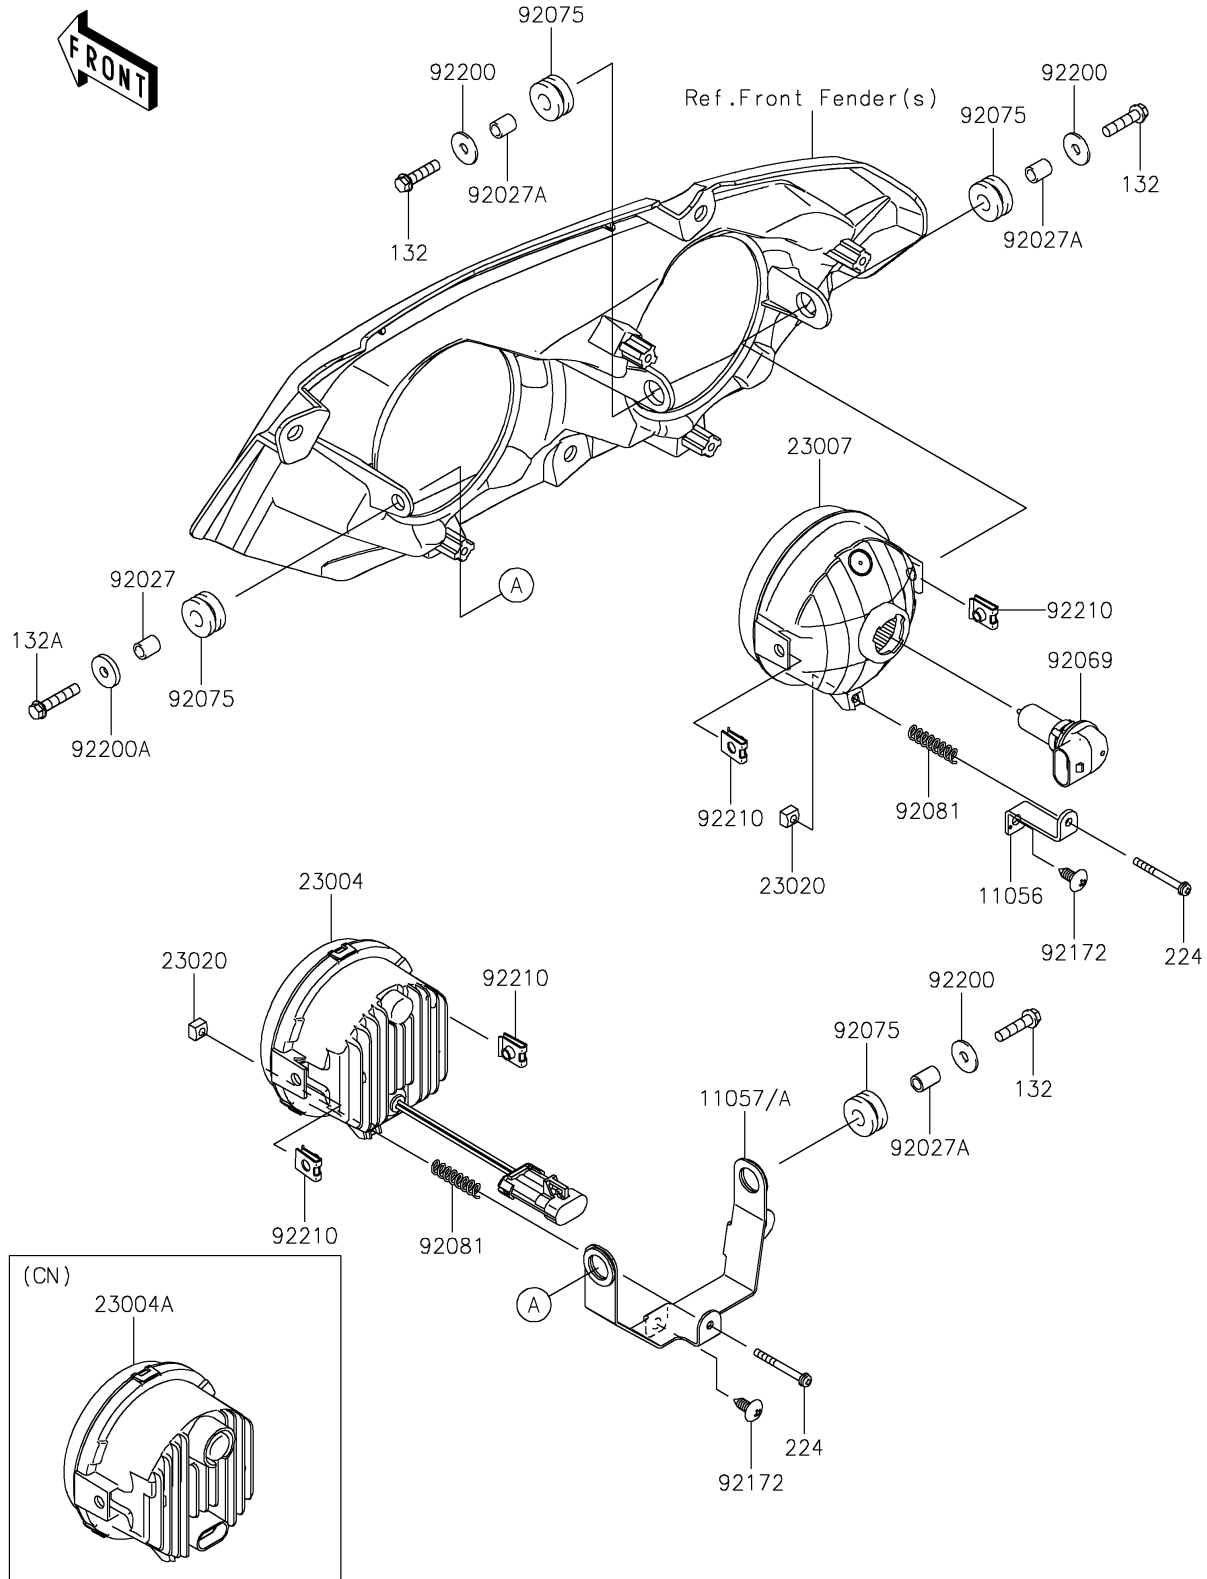

# 2025 MULE PRO-FXR 1000 LE PARTS DIAGRAM

Headlight(s)

F2710

## 2025 MULE PRO-FXR 1000 LE PARTS LIST

### Headlight(s)

ITEM NAME	PART NUMBER	QUANTITY
BRACKET (Ref # 11056)	11056-2933	2
BRACKET,LED HL,LH (Ref # 11057)	11057-0755	1
BRACKET,LED HL,RH (Ref # 11057A)	11057-0783	1
LAMP-HEAD,LED (Ref # 23004)	23004-0432	2
LENS-COMP,HEAD LAMP (Ref # 23007)	23007-0220	2
NUT,4MM,FOCUS ADJUST (Ref # 23020)	23020-018	4
COLLAR,6.8X10X14.5 (Ref # 92027)	92027-156	2
COLLAR,6.8X10X12 (Ref # 92027A)	92027-162	6
BULB,12V 35/35W (Ref # 92069)	92069-0102	2
DAMPER,10X24X12 (Ref # 92075)	92075-1690	8
SPRING,FOCUS ADJUST (Ref # 92081)	92081-1896	4
SCREW,6X16 (Ref # 92172)	92172-0284	4
WASHER,6.5X20X1.6 (Ref # 92200)	92200-0283	6
WASHER,6.5X20X3.2 (Ref # 92200A)	92200-0359	2
NUT (Ref # 92210)	92210-1125	8
BOLT-FLANGED-SMALL,6X25 (Ref # 132)	132BA0625	6
BOLT-FLANGED-SMALL,6X30 (Ref # 132A)	132BA0630	2
SCREW-PAN-WP-CROS (Ref # 224)	224AA0440	4