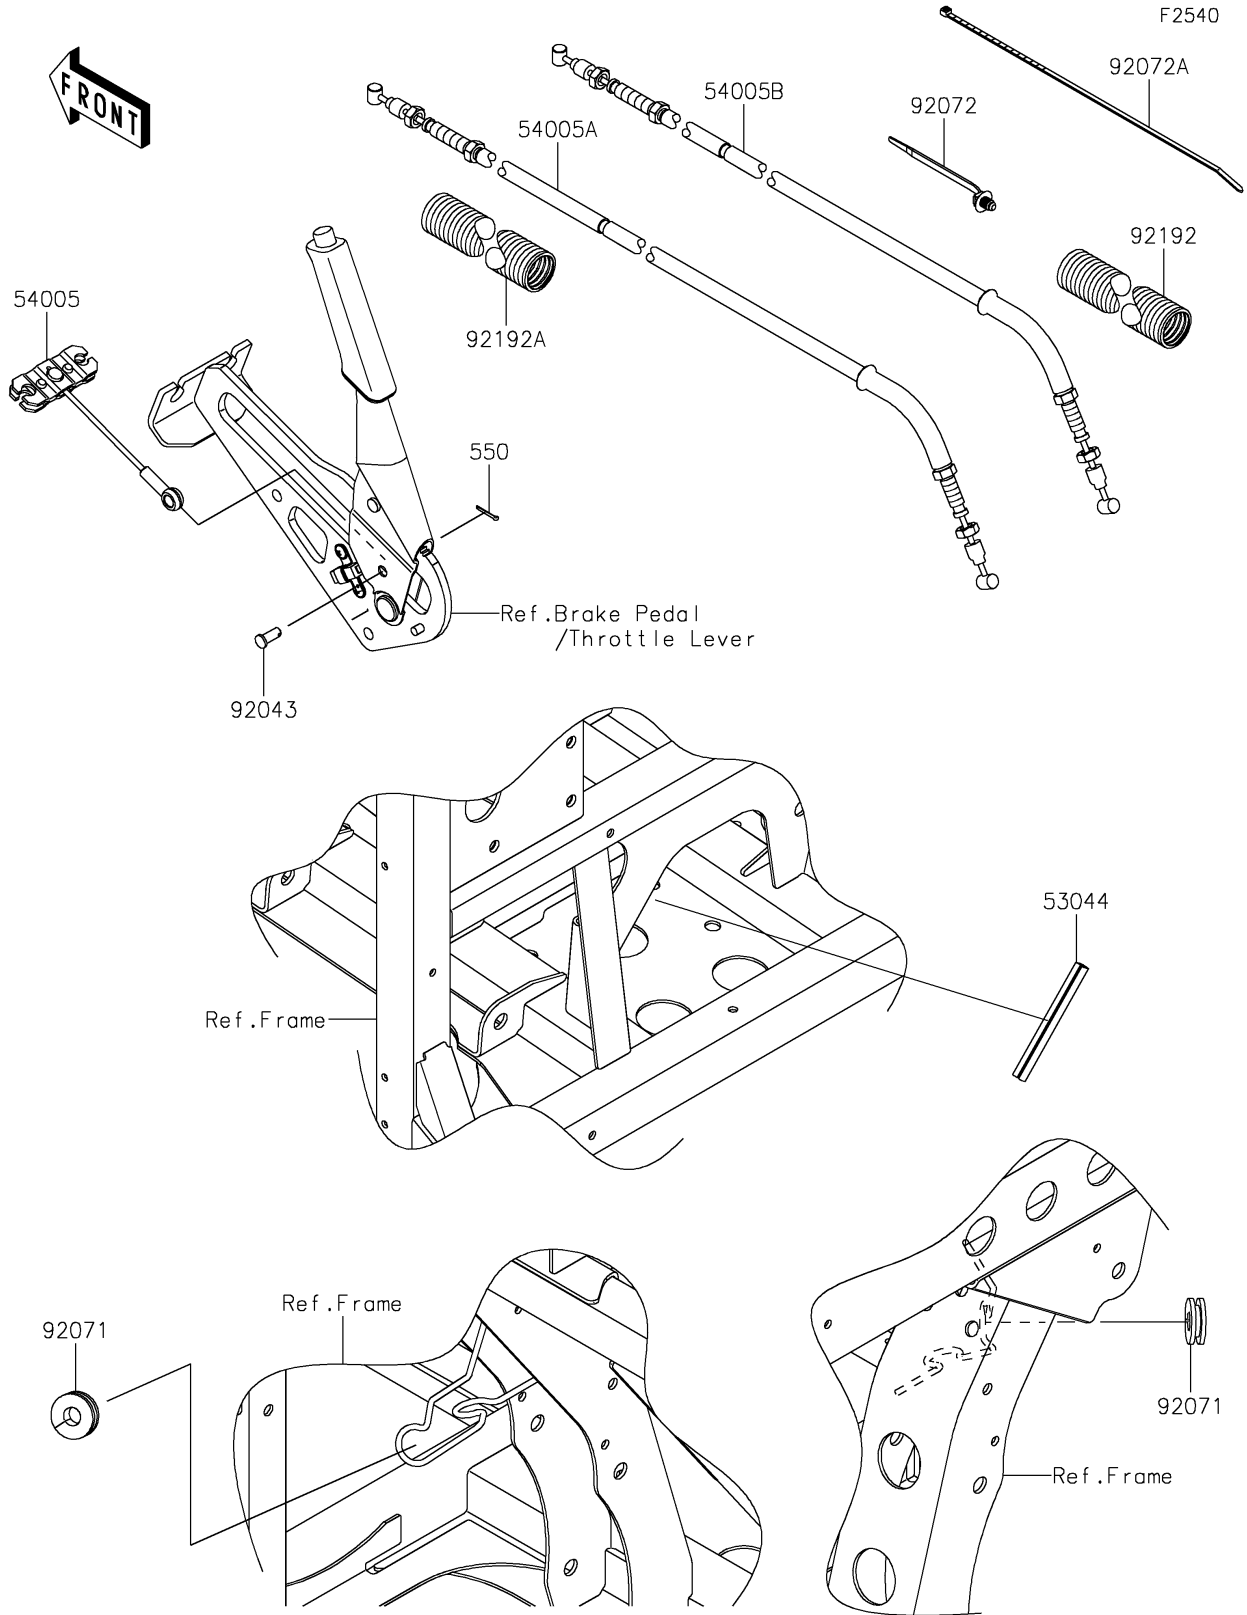

2024 MULE PRO-FXR™ 1000 LE PARTS DIAGRAM

Cables

2024 MULE PRO-FXR™ 1000 LE PARTS LIST

Cables

ITEM NAME	PART NUMBER	QUANTITY
TRIM,L=111 (Ref # 53044)	53044-7502	1
CABLE-BRAKE,PARKING,FR (Ref # 54005)	54005-0035	1
CABLE-BRAKE,PARKING,LH (Ref # 54005A)	54005-0045	1
CABLE-BRAKE,PARKING,RH (Ref # 54005B)	54005-0046	1
PIN (Ref # 92043)	92043-1039	1
GROMMET (Ref # 92071)	92071-0029	2
BAND,OS170-FT7(BLACK) (Ref # 92072)	92072-1414	8
BAND,L=292.1 (Ref # 92072A)	92072-3509	4
TUBE,CONVOLUTED,25.1X30X260 (Ref # 92192)	92192-1363	1
TUBE,CONVOLUTED,25.1X30X210 (Ref # 92192A)	92192-1391	1
PIN-COTTER,2.5X18 (Ref # 550)	550AA2518	1