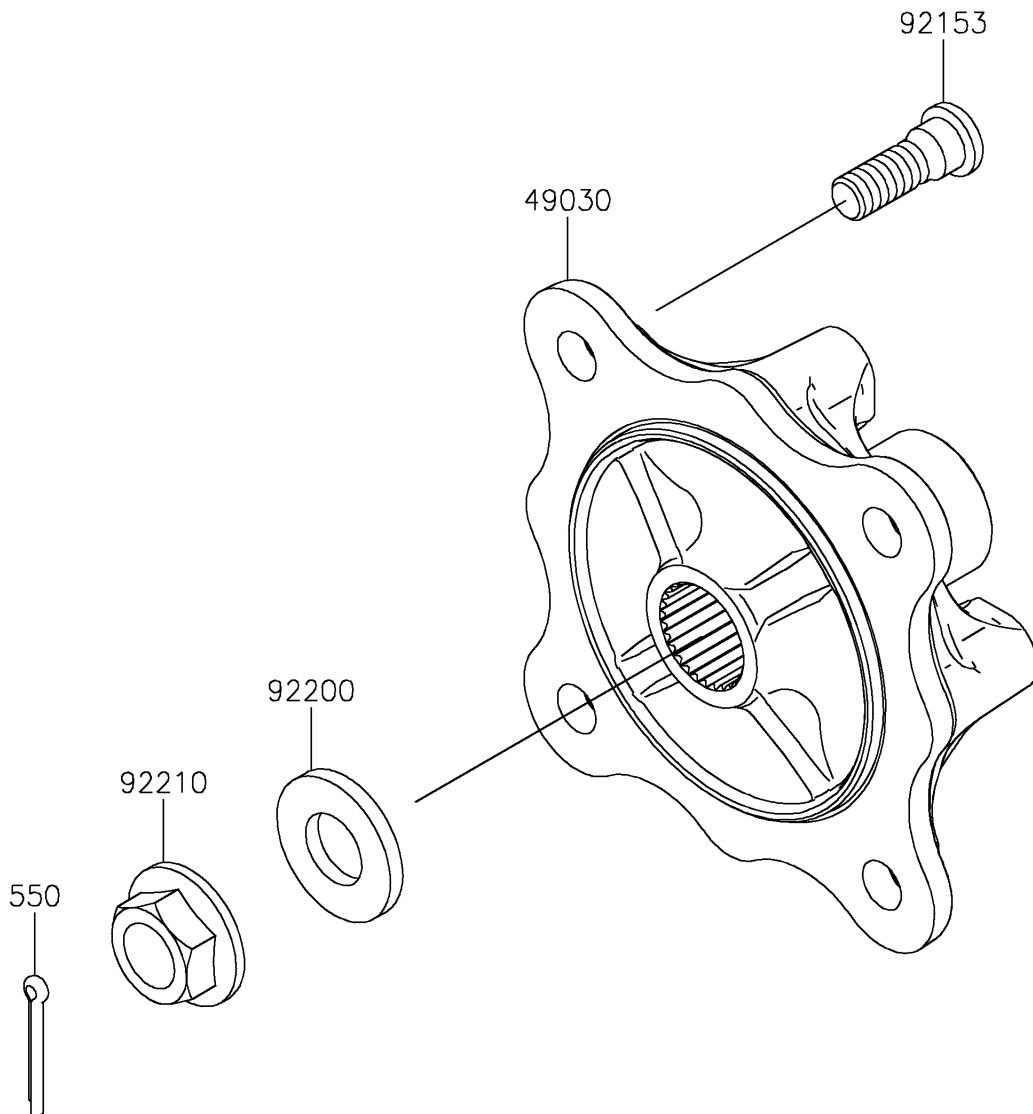

2024 MULE PRO-FXR™ 1000 LE PARTS DIAGRAM

Rear Hubs/Brakes

F2240

2024 MULE PRO-FXR™ 1000 LE PARTS LIST

Rear Hubs/Brakes

| ITEM NAME | PART NUMBER | QUANTITY |
|----------------------------------|-------------|----------|
| HUB,RR (Ref # 49030) | 49030-0049 | 2 |
| BOLT,12MM (Ref # 92153) | 92153-1915 | 8 |
| WASHER,20.3X41X4.5 (Ref # 92200) | 92200-0921 | 2 |
| NUT,FLANGED,20MM (Ref # 92210) | 92210-2093 | 2 |
| PIN-COTTER,4.0X30 (Ref # 550) | 550AA4030 | 2 |