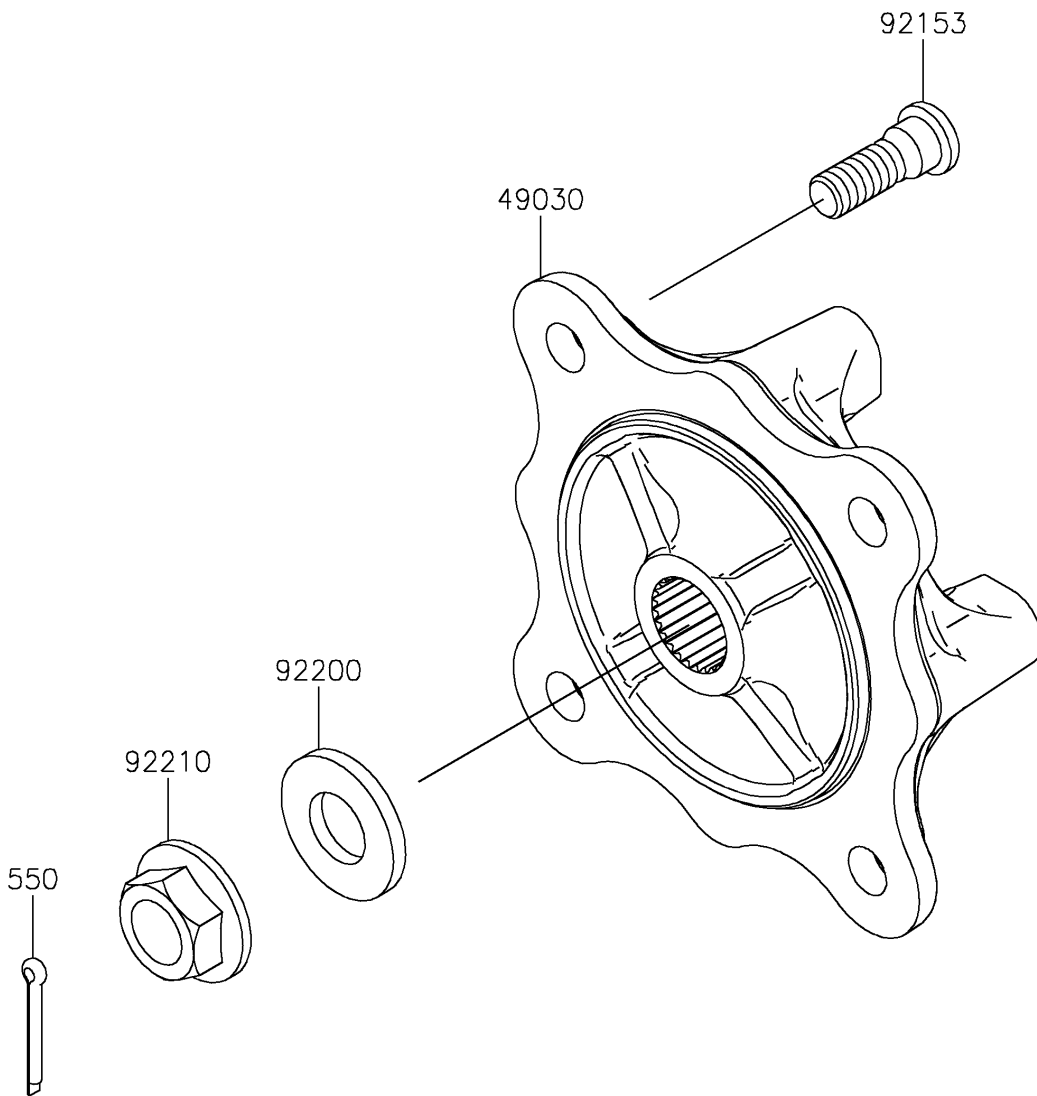

2025 MULE PRO-FXR 1000 LE PARTS DIAGRAM

Front Hubs/Brakes

F2230

2025 MULE PRO-FXR 1000 LE PARTS LIST

Front Hubs/Brakes

ITEM NAME	PART NUMBER	QUANTITY
HUB,FR (Ref # 49030)	49030-0048	2
BOLT,12MM (Ref # 92153)	92153-1915	8
WASHER,20.3X41X4.5 (Ref # 92200)	92200-0921	2
NUT,FLANGED,20MM (Ref # 92210)	92210-2093	2
PIN-COTTER,4.0X30 (Ref # 550)	550AA4030	2