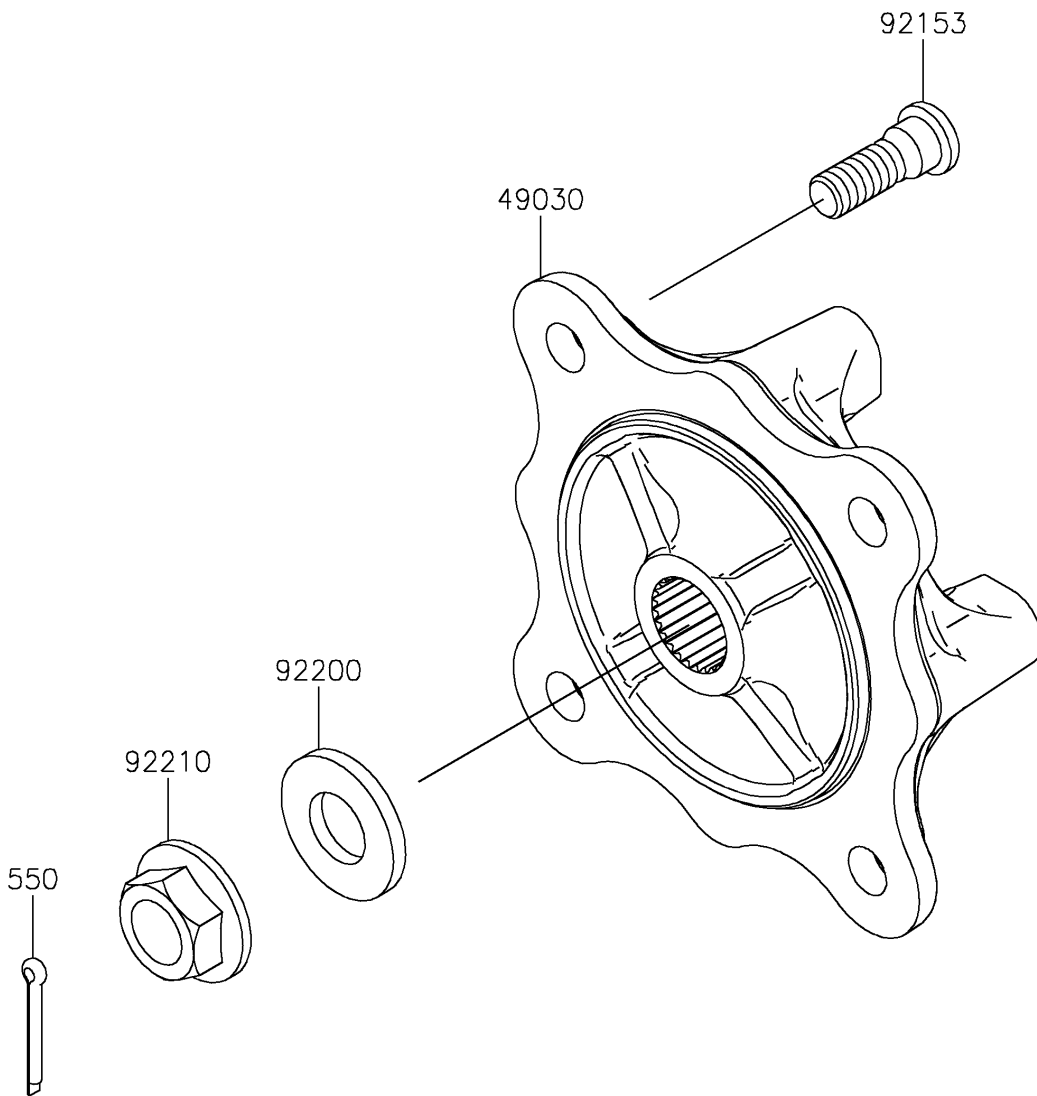

2024 MULE PRO-FXR™ 1000 LE PARTS DIAGRAM

Front Hubs/Brakes

F2230

2024 MULE PRO-FXR™ 1000 LE PARTS LIST

Front Hubs/Brakes

ITEM NAME	PART NUMBER	QUANTITY
HUB,FR (Ref # 49030)	49030-0048	2
BOLT,12MM (Ref # 92153)	92153-1915	8
WASHER,20.3X41X4.5 (Ref # 92200)	92200-0921	2
NUT,FLANGED,20MM (Ref # 92210)	92210-2093	2
PIN-COTTER,4.0X30 (Ref # 550)	550AA4030	2