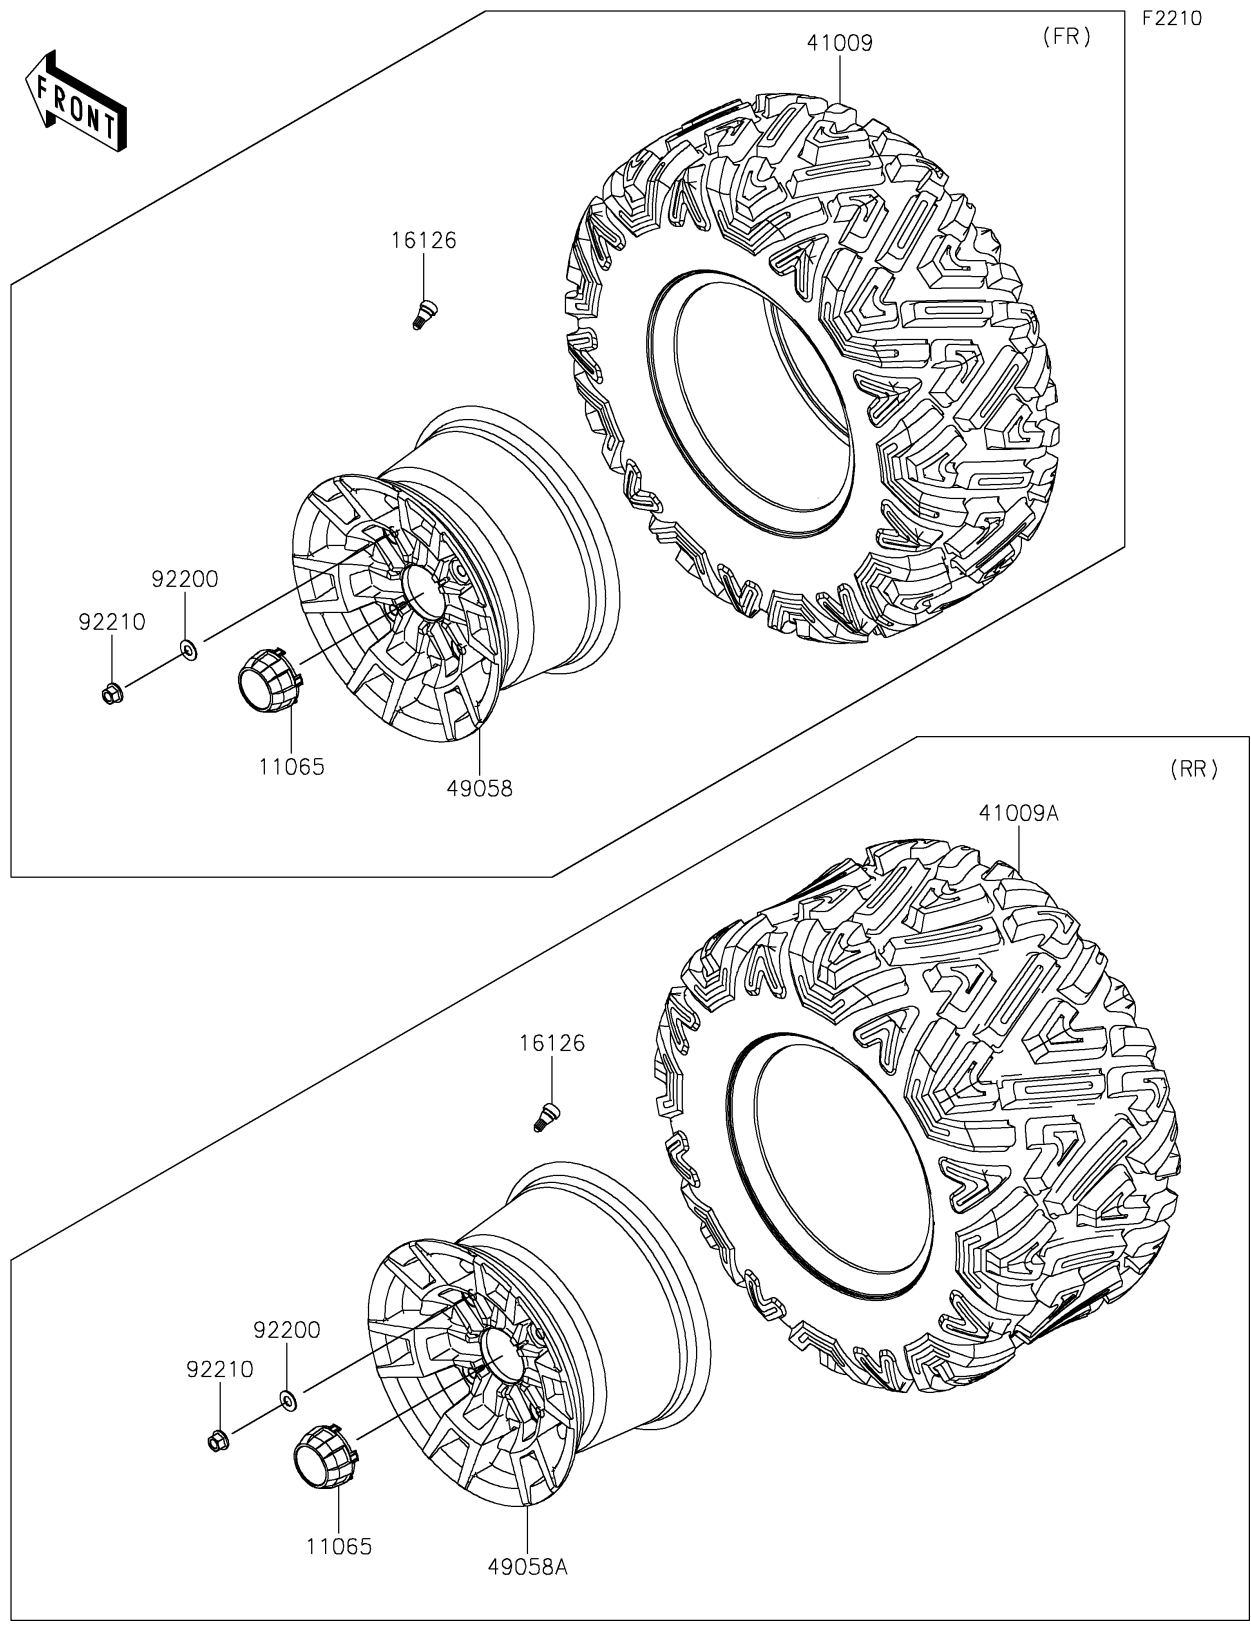

2025 MULE PRO-FXR 1000 LE PARTS DIAGRAM

Wheels/Tires

2025 MULE PRO-FXR 1000 LE PARTS LIST

Wheels/Tires

ITEM NAME	PART NUMBER	QUANTITY
CAP,WHEEL,F.BLACK (Ref # 11065)	11065-0893-6Z	4
VALVE (Ref # 16126)	16126-4001	4
TIRE,27X9.00-12 6PR,DURO PG2 (Ref # 41009)	41009-0723	2
TIRE,27X11.00-12 6PR,DURO PG2 (Ref # 41009A)	41009-0724	2
WHEEL,FR,12X7.0AT,AL,BLACK (Ref # 49058)	49058-0625-10	2
WHEEL,RR,12X8.0AT,AL,BLACK (Ref # 49058A)	49058-0626-10	2
WASHER,12.1X25X1.6 (Ref # 92200)	92200-0455	16
NUT,12MM (Ref # 92210)	92210-0603	16