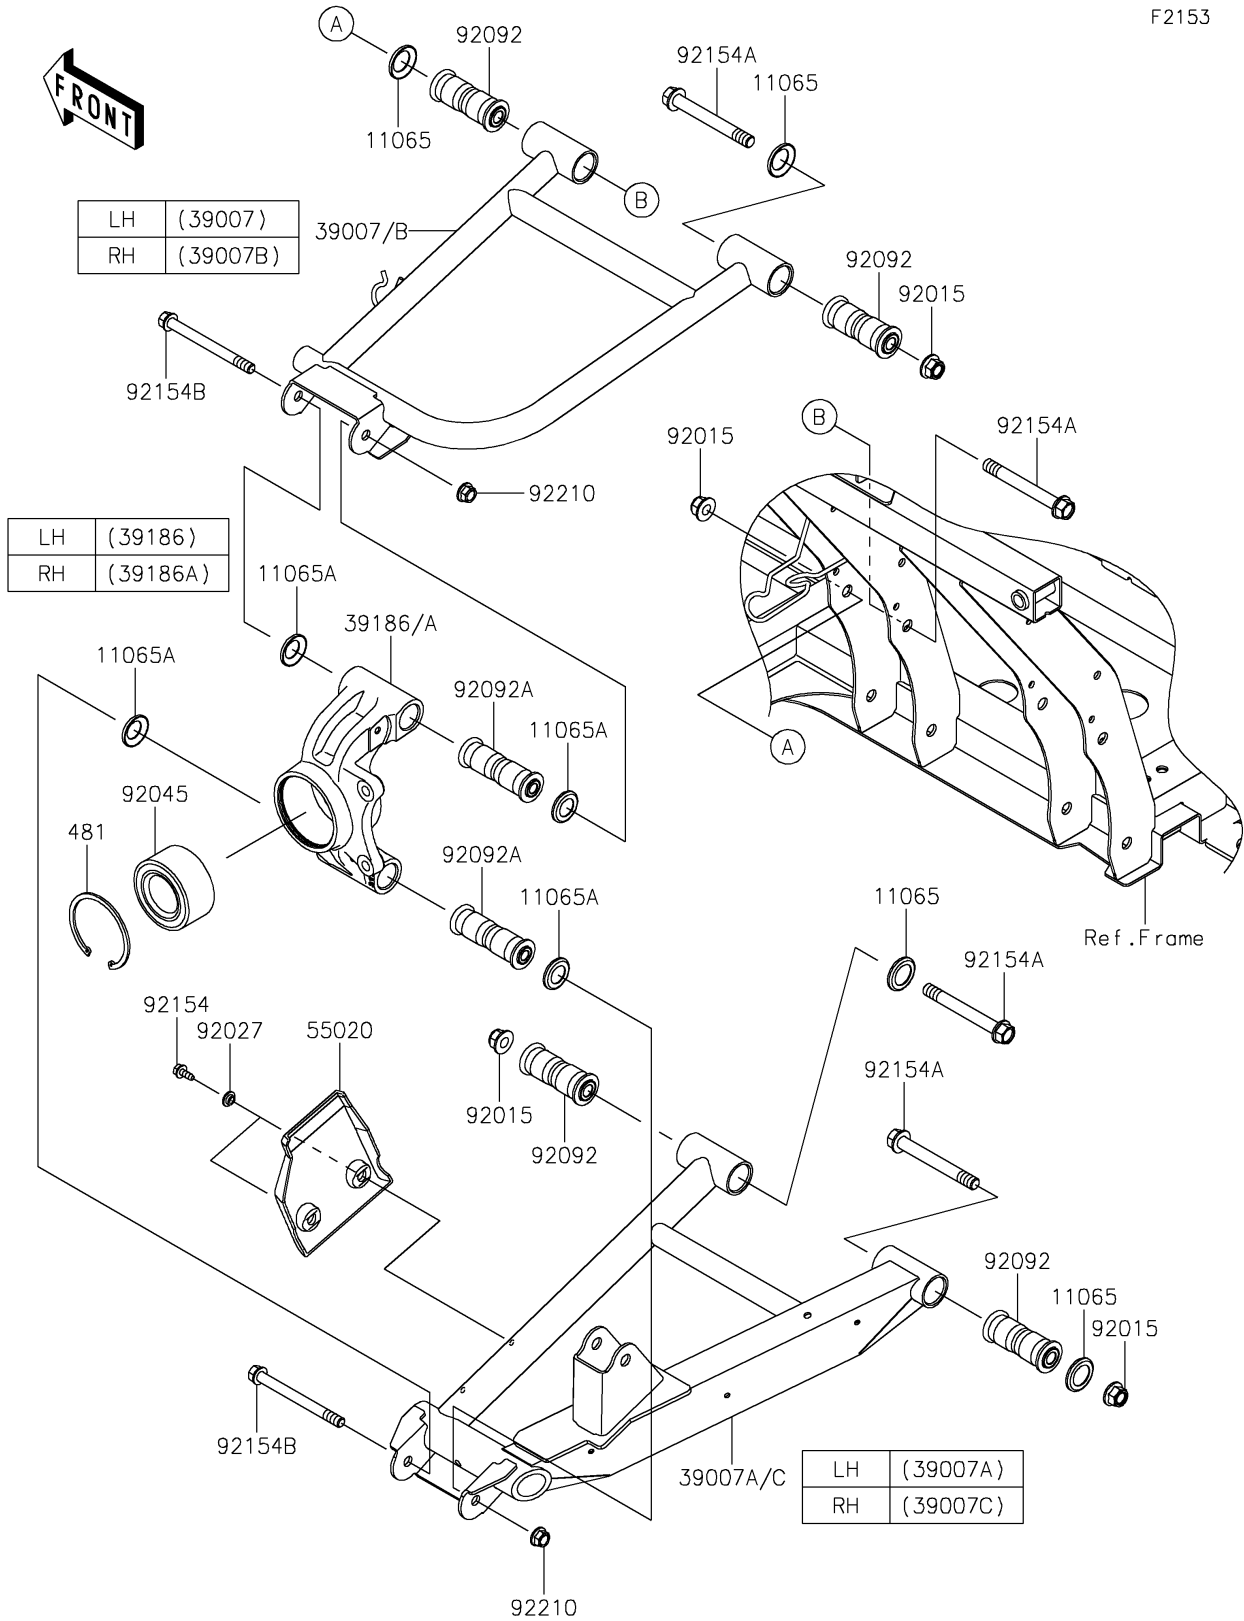

# 2025 MULE PRO-FXR 1000 LE PARTS DIAGRAM

## Rear Suspension

F2153

## 2025 MULE PRO-FXR 1000 LE PARTS LIST

### Rear Suspension

ITEM NAME	PART NUMBER	QUANTITY
CAP,ARM (Ref # 11065)	11065-0838	8
CAP (Ref # 11065A)	11065-0849	8
ARM-SUSP,RR,UPP,LH,BLACK (Ref # 39007)	39007-0481-10	1
ARM-SUSP,RR,LWR,LH,BLACK (Ref # 39007A)	39007-0482-10	1
ARM-SUSP,RR,UPP,RH,BLACK (Ref # 39007B)	39007-0483-10	1
ARM-SUSP,RR,LWR,RH,BLACK (Ref # 39007C)	39007-0484-10	1
KNUCKLE,RR,LH (Ref # 39186)	39186-0317	1
KNUCKLE,RR,RH (Ref # 39186A)	39186-0318	1
GUARD,RR CVJ (Ref # 55020)	55020-0931	2
NUT,LOCK,FLANGED,12MM (Ref # 92015)	92015-1433	8
COLLAR,L=4.6 (Ref # 92027)	92027-1168	4
BEARING-BALL,40X74X36 (Ref # 92045)	92045-0993	2
BUSHING-RUBBER,12X20X78 (Ref # 92092)	92092-0028	8
BUSHING-RUBBER,10.1X17X88 (Ref # 92092A)	92092-0029	4
BOLT,6X15.6 (Ref # 92154)	92154-1250	4
BOLT,FLANGED,12X100 (Ref # 92154A)	92154-1318	8
BOLT,FLANGED,10X110 (Ref # 92154B)	92154-1353	4
NUT,LOCK,FLANGED,10MM (Ref # 92210)	92210-0276	4
CIRCLIP-TYPE-C (Ref # 481)	481J7500	2