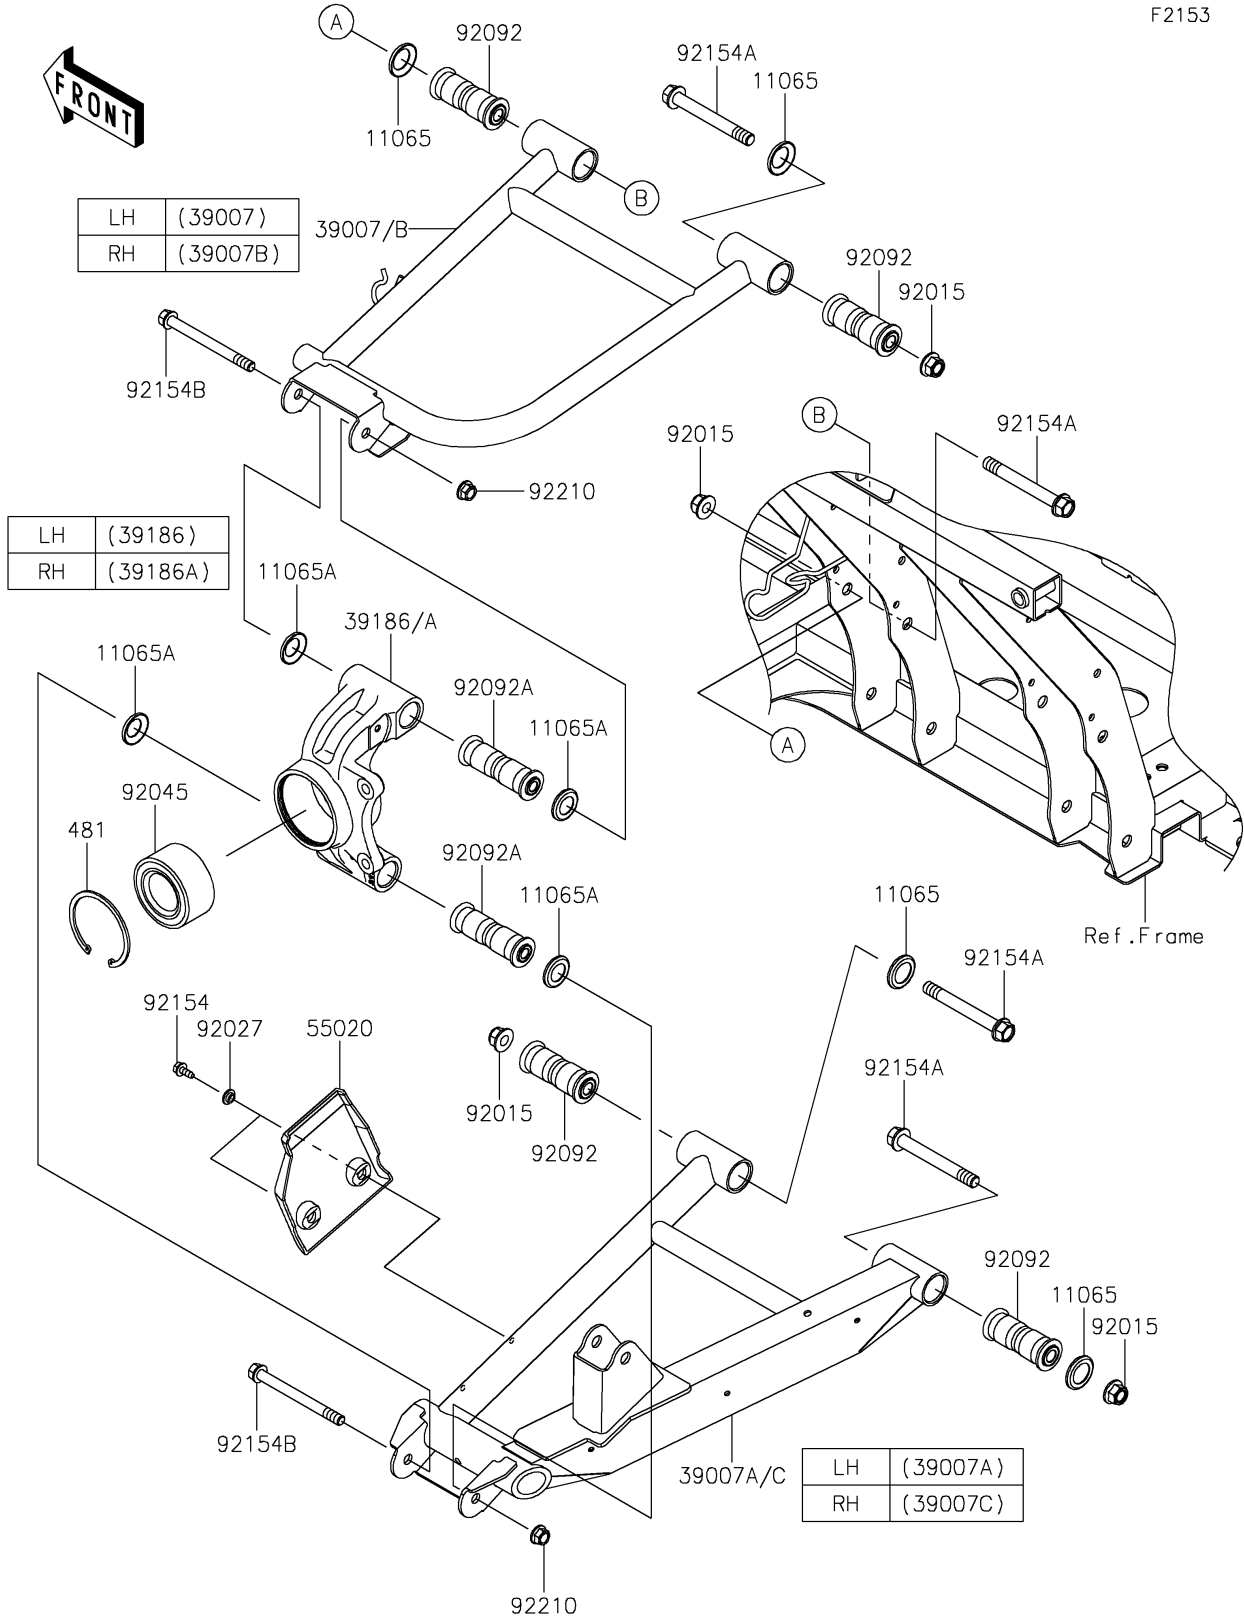

2024 MULE PRO-FXR™ 1000 LE PARTS DIAGRAM

Rear Suspension

F2153

2024 MULE PRO-FXR™ 1000 LE PARTS LIST

Rear Suspension

ITEM NAME	PART NUMBER	QUANTITY
CAP,ARM (Ref # 11065)	11065-0838	8
CAP (Ref # 11065A)	11065-0849	8
ARM-SUSP,RR,UPP,LH,BLACK (Ref # 39007)	39007-0481-10	1
ARM-SUSP,RR,LWR,LH,BLACK (Ref # 39007A)	39007-0482-10	1
ARM-SUSP,RR,UPP,RH,BLACK (Ref # 39007B)	39007-0483-10	1
ARM-SUSP,RR,LWR,RH,BLACK (Ref # 39007C)	39007-0484-10	1
KNUCKLE,RR,LH (Ref # 39186)	39186-0317	1
KNUCKLE,RR,RH (Ref # 39186A)	39186-0318	1
GUARD,RR CVJ (Ref # 55020)	55020-0931	2
NUT,LOCK,FLANGED,12MM (Ref # 92015)	92015-1433	8
COLLAR,L=4.6 (Ref # 92027)	92027-1168	4
BEARING-BALL,40X74X36 (Ref # 92045)	92045-0993	2
BUSHING-RUBBER,12X20X78 (Ref # 92092)	92092-0028	8
BUSHING-RUBBER,10.1X17X88 (Ref # 92092A)	92092-0029	4
BOLT,6X15.6 (Ref # 92154)	92154-1250	4
BOLT,FLANGED,12X100 (Ref # 92154A)	92154-1318	8
BOLT,FLANGED,10X110 (Ref # 92154B)	92154-1353	4
NUT,LOCK,FLANGED,10MM (Ref # 92210)	92210-0276	4
CIRCLIP-TYPE-C (Ref # 481)	481J7500	2