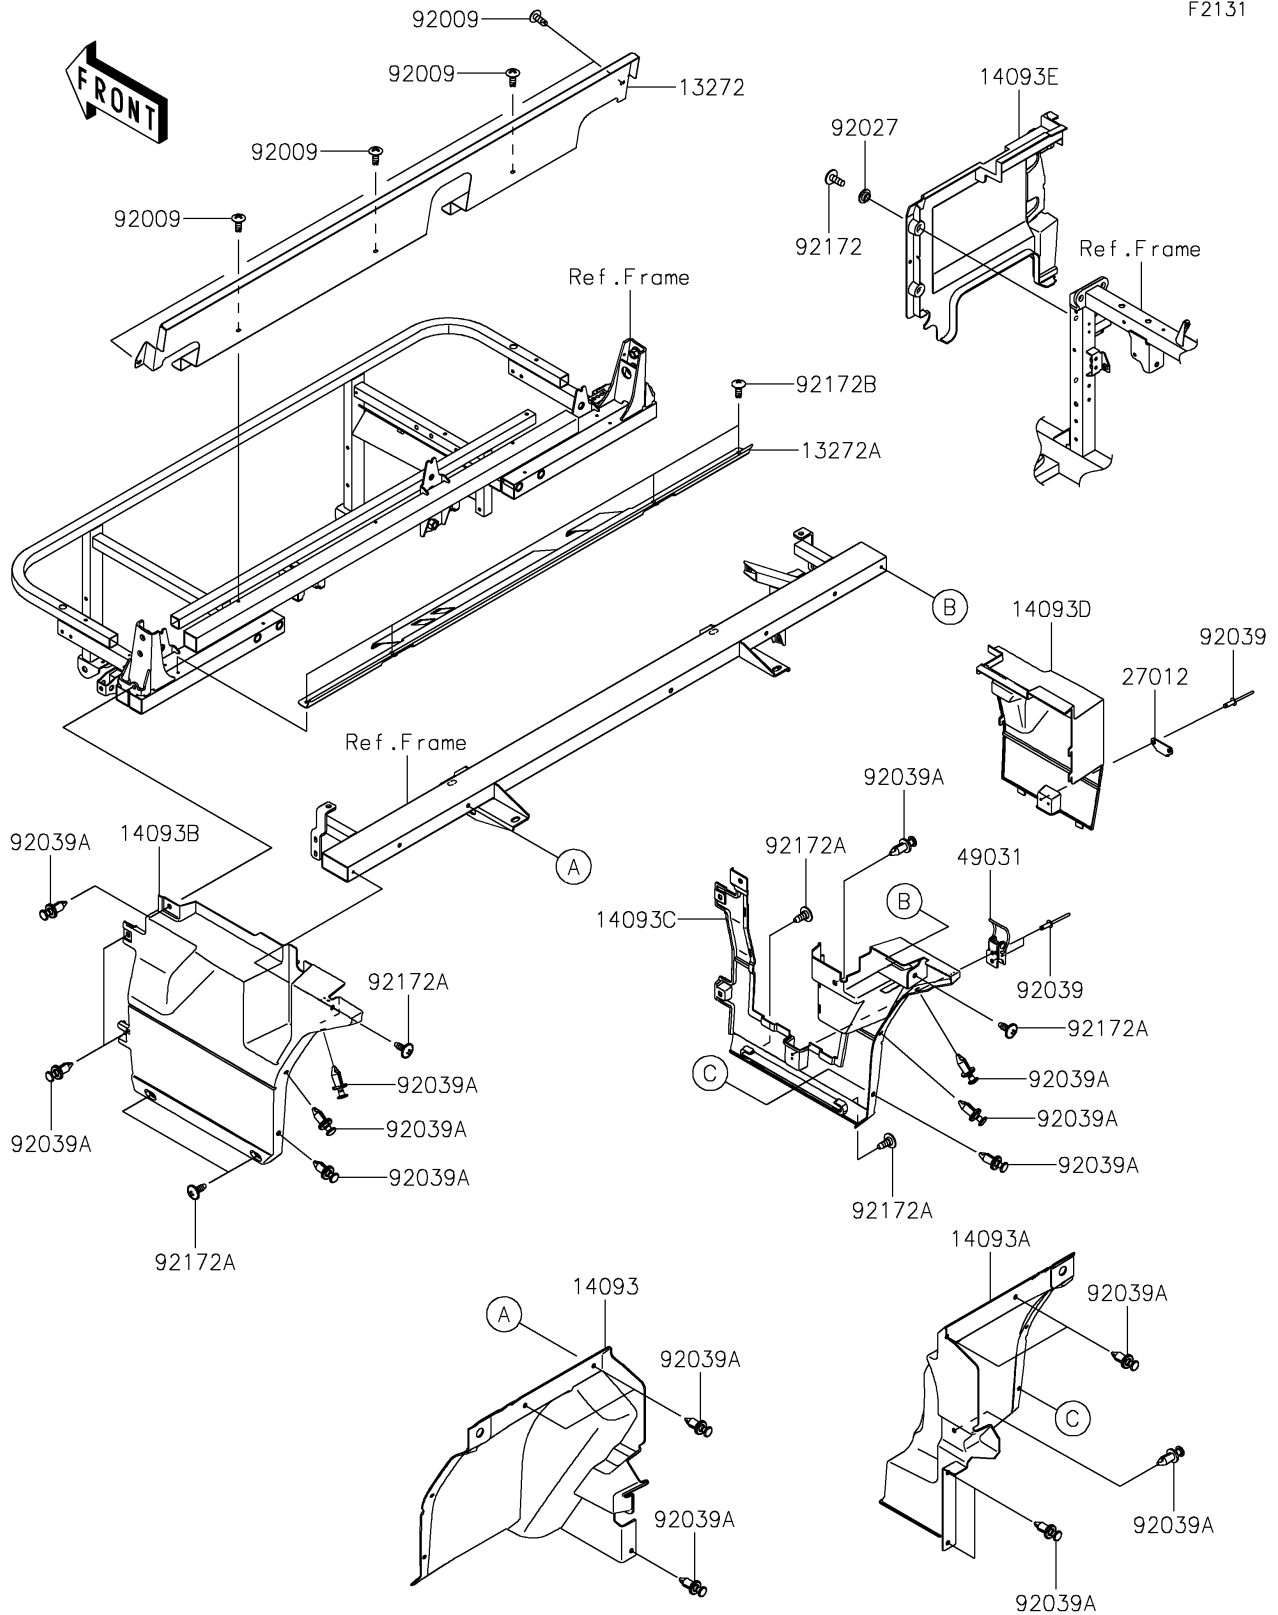

2024 MULE PRO-FXR™ 1000 LE PARTS DIAGRAM

Frame Fittings(Rear)

F2131

2024 MULE PRO-FXR™ 1000 LE PARTS LIST

Frame Fittings(Rear)

ITEM NAME	PART NUMBER	QUANTITY
PLATE,SEAT BACK,UPP (Ref # 13272)	13272-2319	1
PLATE,SEAT BACK,LWR (Ref # 13272A)	13272-4147	1
COVER,RR,FLOOR,MUD,LH (Ref # 14093)	14093-0388	1
COVER,RR,FLOOR,MUD,RH (Ref # 14093A)	14093-0389	1
COVER,RR SIDE,LH (Ref # 14093B)	14093-0591	1
COVER,RR SIDE,RH (Ref # 14093C)	14093-0592	1
COVER,A/C,RH (Ref # 14093D)	14093-0593	1
COVER,FR ENG (Ref # 14093E)	14093-0594	1
HOOK,STRIKER (Ref # 27012)	27012-0806	1
LATCH,TOGGLE (Ref # 49031)	49031-0015	1
SCREW,TAPPING,6X16 (Ref # 92009)	92009-1166	5
COLLAR,L=4.6 (Ref # 92027)	92027-1168	2
RIVET (Ref # 92039)	92039-0747	4
RIVET (Ref # 92039A)	92039-0865	21
SCREW,6X16 (Ref # 92172)	92172-0236	2
SCREW,6X16 (Ref # 92172A)	92172-0711	6
SCREW,TAPPING,6X16 (Ref # 92172B)	92172-0739	4