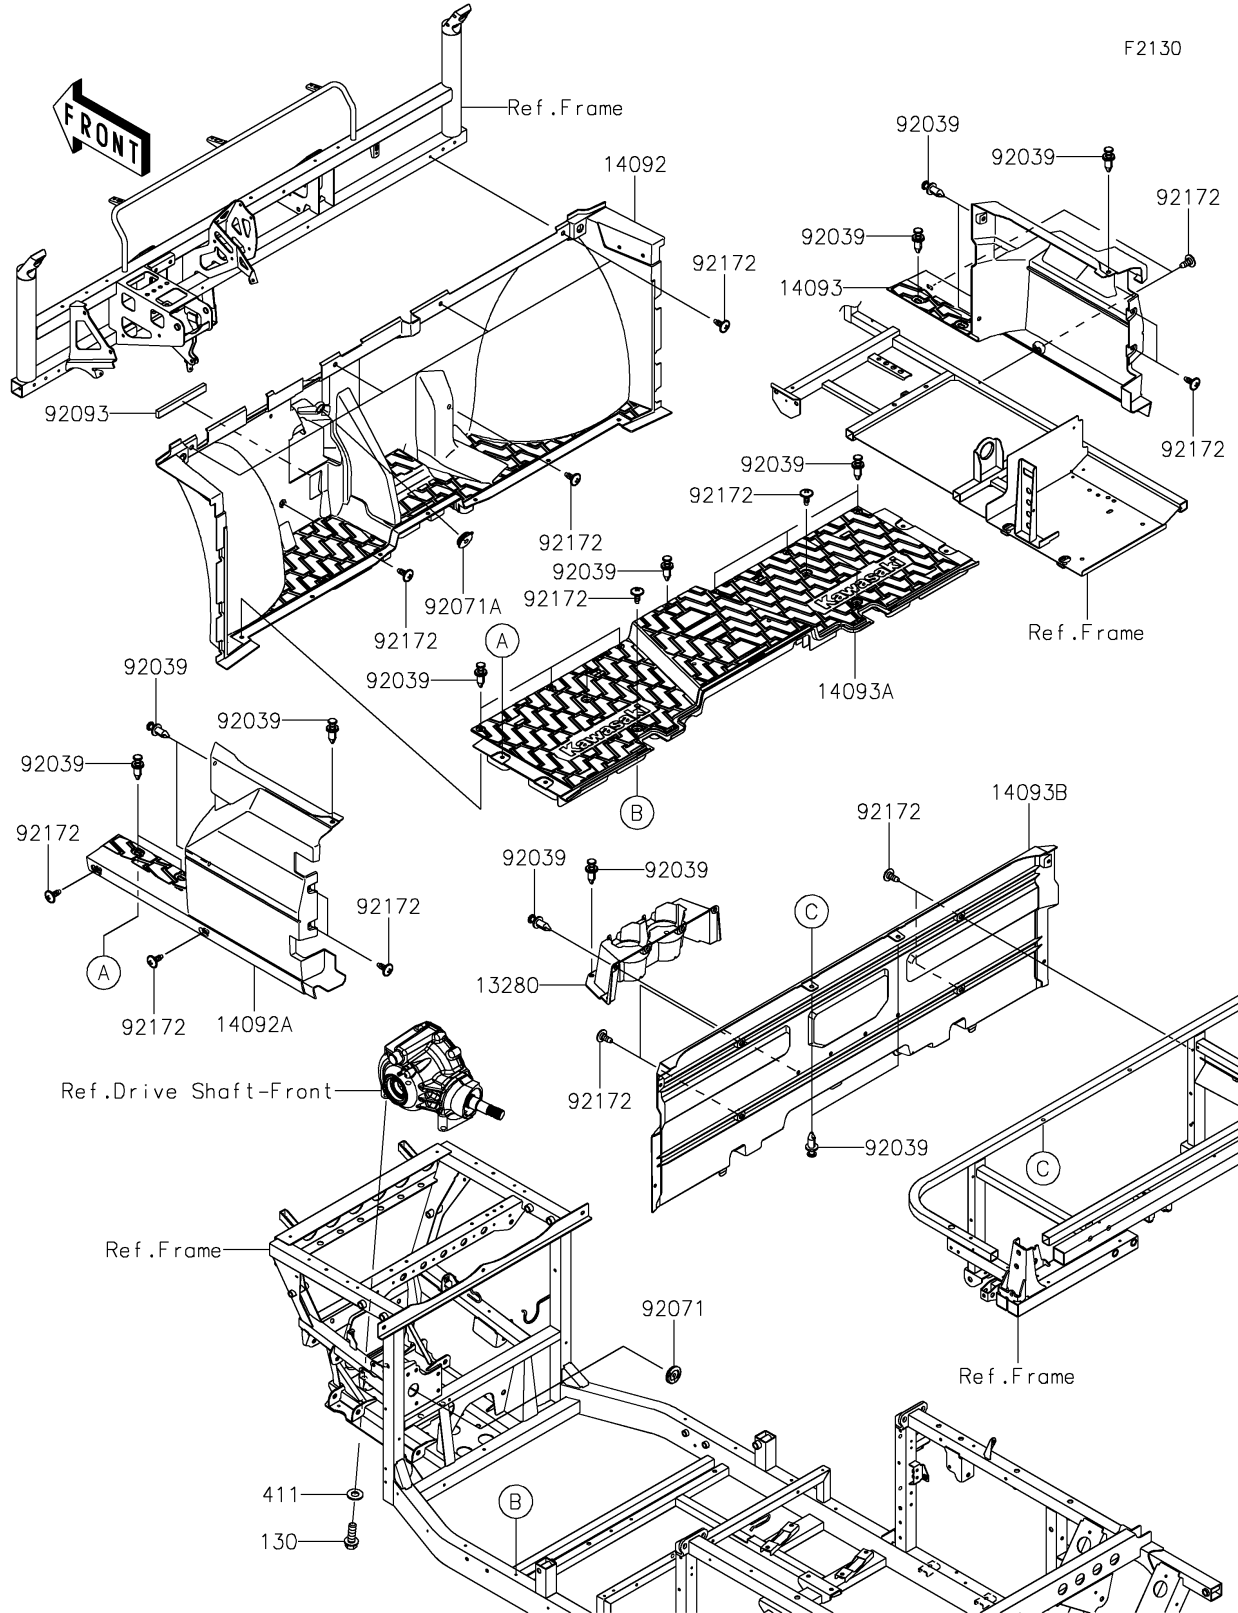

# 2025 MULE PRO-FXR 1000 LE PARTS DIAGRAM

Frame Fittings(Front)(NRFNN-NSSNL)

## 2025 MULE PRO-FXR 1000 LE PARTS LIST

Frame Fittings(Front)(NRFNN-NSSNL)

ITEM NAME	PART NUMBER	QUANTITY
HOLDER (Ref # 13280)	13280-1352	1
COVER,FR FLOOR (Ref # 14092)	14092-1184	1
COVER,SIDE,LH,FR (Ref # 14092A)	14092-1188	1
COVER,SIDE,RH,FR (Ref # 14093)	14093-0589	1
COVER,FLOOR,BOTTOM (Ref # 14093A)	14093-1426	1
COVER,FR SEAT (Ref # 14093B)	14093-1427	1
RIVET (Ref # 92039)	92039-0865	27
GROMMET,9X45X9 (Ref # 92071)	92071-0728	1
GROMMET,8X22X8 (Ref # 92071A)	92071-0753	1
SEAL,10X20X165 (Ref # 92093)	92093-0617	1
SCREW,6X16 (Ref # 92172)	92172-0711	22
BOLT-FLANGED,12X35 (Ref # 130)	130CA1235	4
WASHER-PLAIN,12MM (Ref # 411)	411AA1200	4