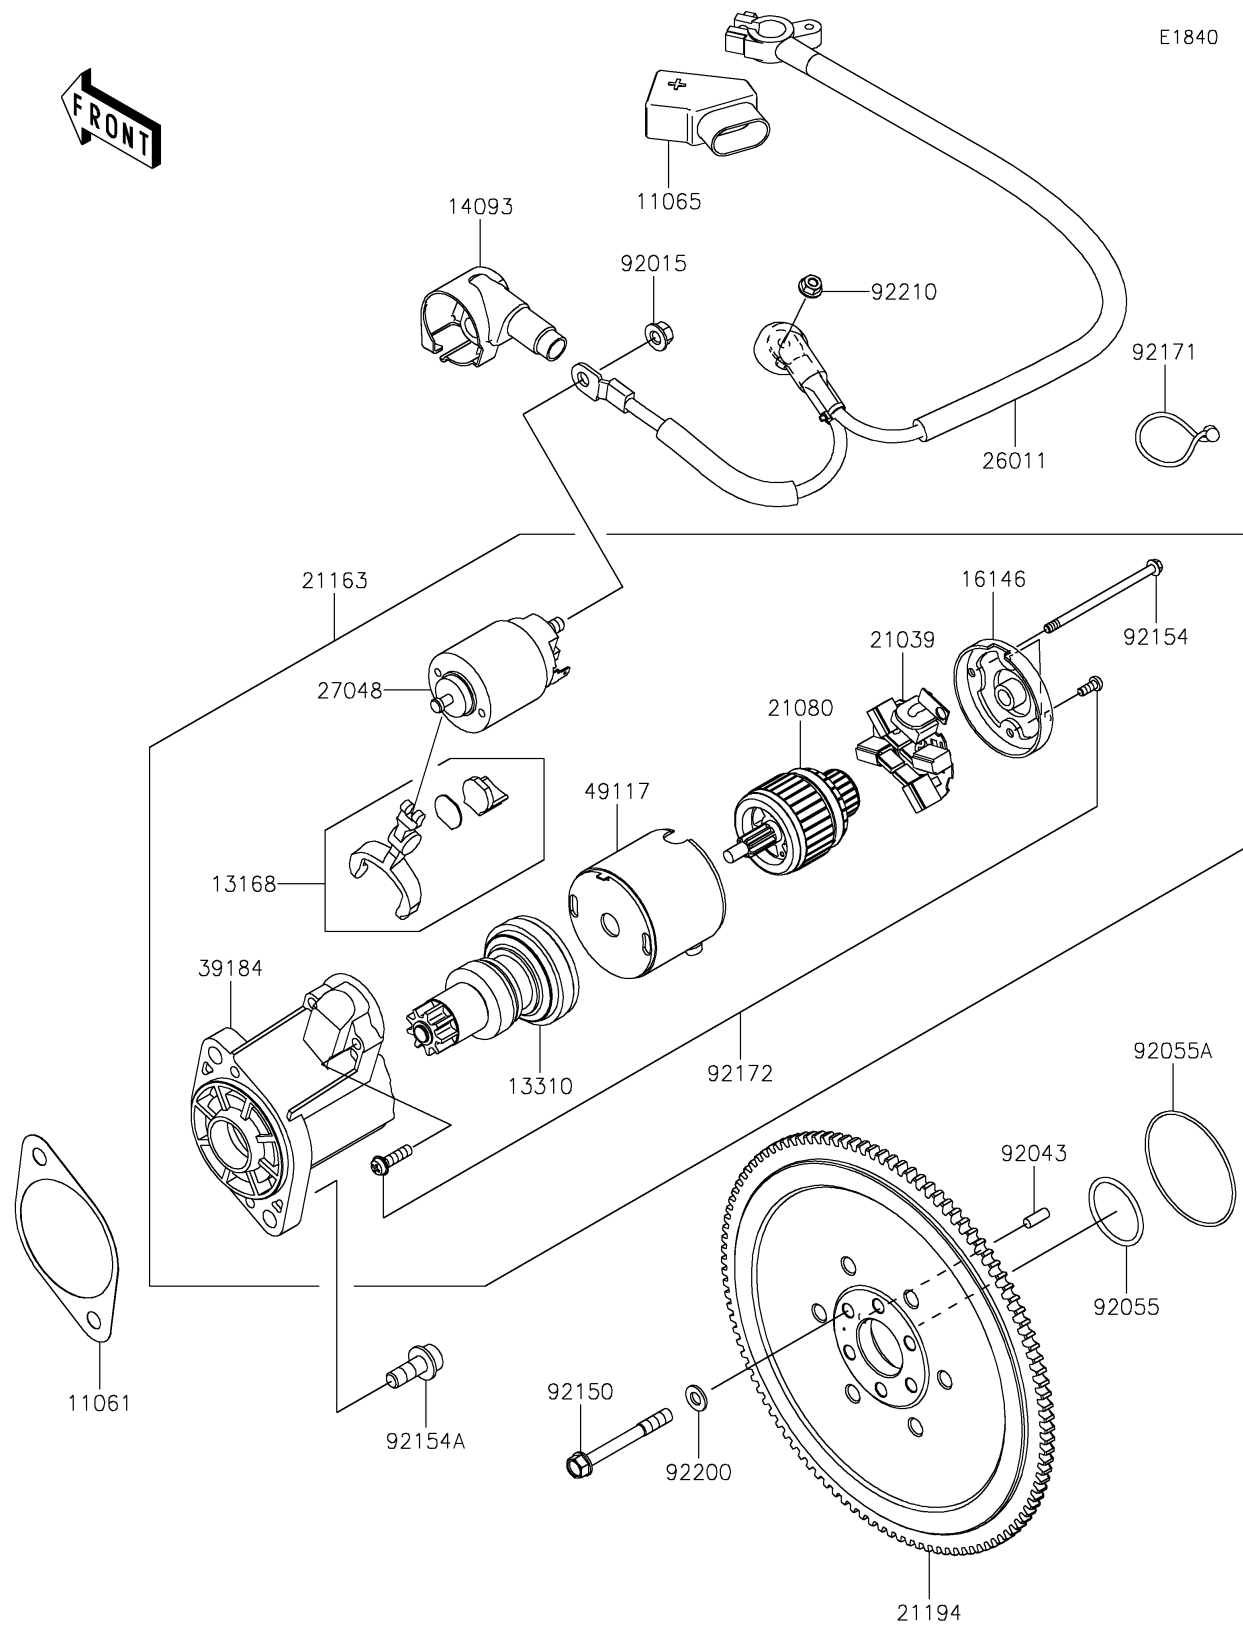

2025 MULE PRO-FXR 1000 LE PARTS DIAGRAM

Starter Motor

2025 MULE PRO-FXR 1000 LE PARTS LIST

Starter Motor

ITEM NAME	PART NUMBER	QUANTITY
GASKET,STARTER (Ref # 11061)	11061-1463	1
CAP (Ref # 11065)	11065-0850	1
LEVER (Ref # 13168)	13168-0935	1
SHAFT-ASSY (Ref # 13310)	13310-0577	1
COVER,STARTER LEAD WIRE (Ref # 14093)	14093-1523	1
COVER-ASSY (Ref # 16146)	16146-0733	1
BRUSH (Ref # 21039)	21039-0015	1
ARMATURE (Ref # 21080)	21080-0015	1
STARTER-ELECTRIC (Ref # 21163)	21163-0805	1
FLYWHEEL-COMP (Ref # 21194)	21194-0725	1
WIRE-LEAD,BATTERY-GENERATOR (Ref # 26011)	26011-2461	1
SWITCH-ASSY (Ref # 27048)	27048-0059	1
BRACKET-ASSY (Ref # 39184)	39184-0747	1
YOKE (Ref # 49117)	49117-0610	1
NUT,8MM (Ref # 92015)	92015-1402	1
PIN,6X16 (Ref # 92043)	92043-1690	1
RING-O,35.8X3.0 (Ref # 92055)	92055-1005	1
RING-O,70.2X74.0X1.90 (Ref # 92055A)	92055-1672	1
BOLT,8X70 (Ref # 92150)	92150-1483	6
BOLT,STARTER (Ref # 92154)	92154-7040	2
BOLT,SOCKET,10X25 (Ref # 92154A)	92154-7070	2
CLAMP (Ref # 92171)	92171-1185	1
SCREW (Ref # 92172)	92172-0770	1
WASHER,8.2X16X1.6 (Ref # 92200)	92200-0047	6
NUT,6MM (Ref # 92210)	92210-0188	1