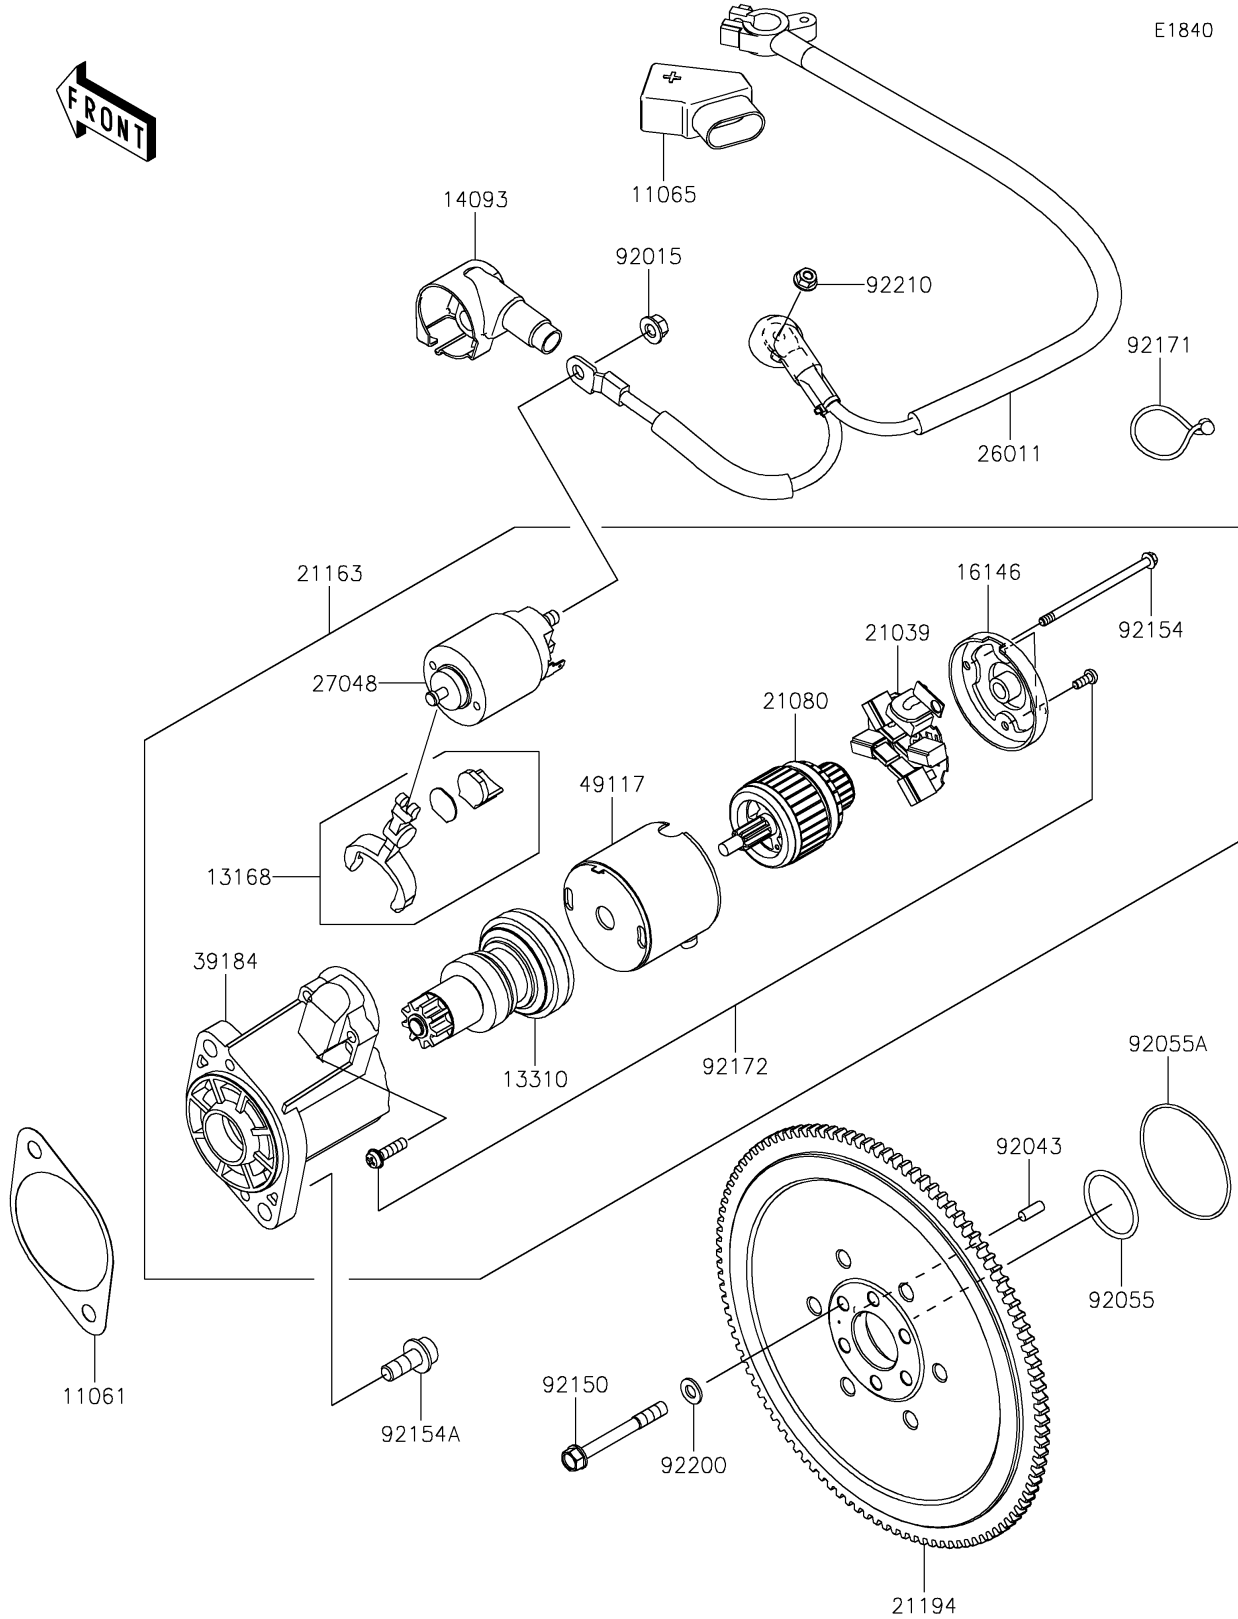

# 2024 MULE PRO-FXR™ 1000 LE PARTS DIAGRAM

Starter Motor

## 2024 MULE PRO-FXR™ 1000 LE PARTS LIST

### Starter Motor

ITEM NAME	PART NUMBER	QUANTITY
GASKET,STARTER (Ref # 11061)	11061-1463	1
CAP (Ref # 11065)	11065-0850	1
LEVER (Ref # 13168)	13168-0935	1
SHAFT-ASSY (Ref # 13310)	13310-0577	1
COVER,STARTER LEAD WIRE (Ref # 14093)	14093-1523	1
COVER-ASSY (Ref # 16146)	16146-0733	1
BRUSH (Ref # 21039)	21039-0015	1
ARMATURE (Ref # 21080)	21080-0015	1
STARTER-ELECTRIC (Ref # 21163)	21163-0805	1
FLYWHEEL-COMP (Ref # 21194)	21194-0725	1
WIRE-LEAD,BATTERY-GENERATOR (Ref # 26011)	26011-2461	1
SWITCH-ASSY (Ref # 27048)	27048-0059	1
BRACKET-ASSY (Ref # 39184)	39184-0747	1
YOKE (Ref # 49117)	49117-0610	1
NUT,8MM (Ref # 92015)	92015-1402	1
PIN,6X16 (Ref # 92043)	92043-1690	1
RING-O,35.8X3.0 (Ref # 92055)	92055-1005	1
RING-O,70.2X74.0X1.90 (Ref # 92055A)	92055-1672	1
BOLT,8X70 (Ref # 92150)	92150-1483	6
BOLT,STARTER (Ref # 92154)	92154-7040	2
BOLT,SOCKET,10X25 (Ref # 92154A)	92154-7070	2
CLAMP (Ref # 92171)	92171-1185	1
SCREW (Ref # 92172)	92172-0770	1
WASHER,8.2X16X1.6 (Ref # 92200)	92200-0047	6
NUT,6MM (Ref # 92210)	92210-0188	1