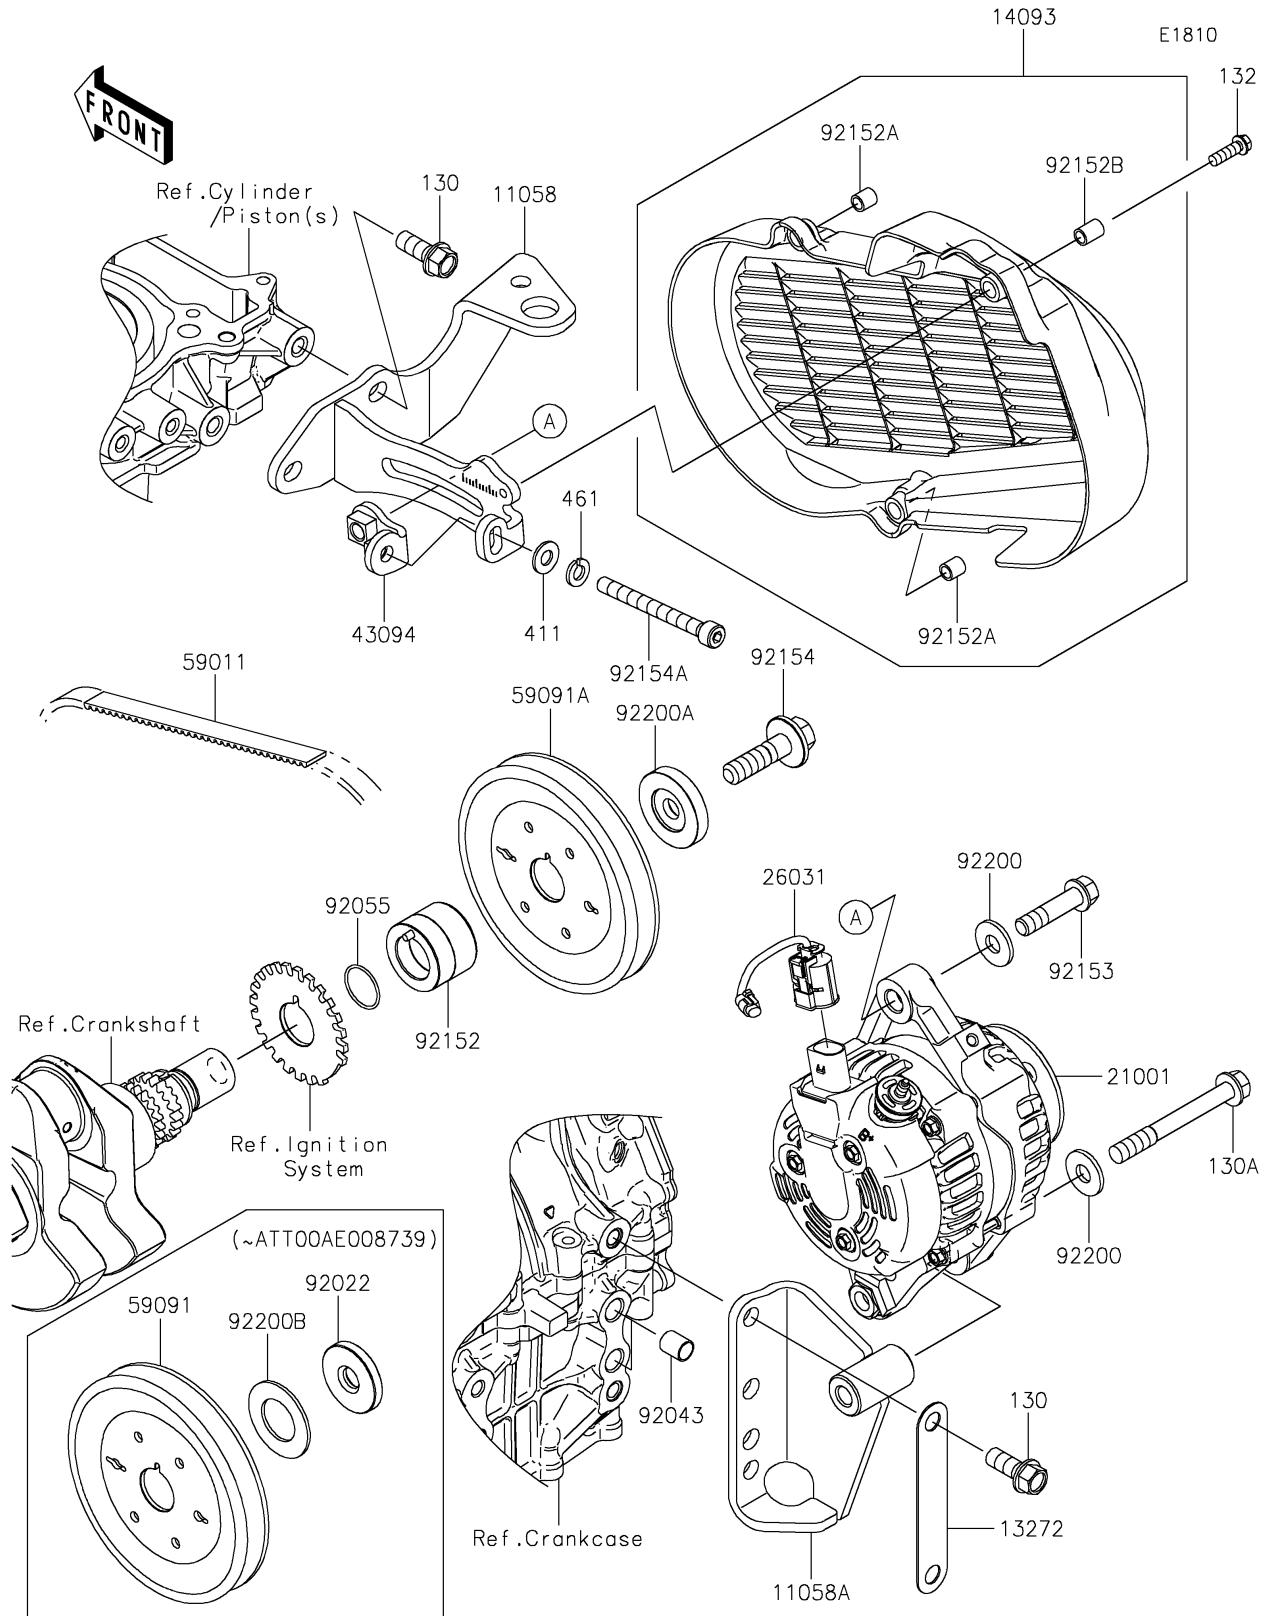

# 2024 MULE PRO-FXR™ 1000 LE PARTS DIAGRAM

Generator

## 2024 MULE PRO-FXR™ 1000 LE PARTS LIST

### Generator

ITEM NAME	PART NUMBER	QUANTITY
BRACKET,GENERATOR UPPER (Ref # 11058)	11058-0328	1
BRACKET,GENERATOR LOWER (Ref # 11058A)	11058-0329	1
PLATE,GENERATOR LOWER (Ref # 13272)	13272-4113	1
COVER,GENERATOR (Ref # 14093)	14093-1393	1
GENERATOR (Ref # 21001)	21001-0687	1
HARNESS,GENERATOR (Ref # 26031)	26031-4001	1
ADJUSTER,GENERATOR (Ref # 43094)	43094-0014	1
BELT (Ref # 59011)	59011-0059	1
PULLEY (Ref # 59091)	59091-0018	1
PULLEY (Ref # 59091A)	59091-0019	1
WASHER,12X40X6 (Ref # 92022)	92022-1904	1
PIN,10.1X12X14 (Ref # 92043)	92043-4009	2
RING-O,21.5X1.5 (Ref # 92055)	92055-1293	1
COLLAR,PULLEY (Ref # 92152)	92152-2928	1
COLLAR (Ref # 92152A)	92152-2948	2
COLLAR (Ref # 92152B)	92152-2949	1
BOLT,FLANGED,10X42 (Ref # 92153)	92153-1957	1
BOLT-FLANGED,12X43 (Ref # 92154)	92154-7017	1
BOLT-SOCKET,8X80 (Ref # 92154A)	92154-7077	1
WASHER,11X26X2.6 (Ref # 92200)	92200-0352	2
WASHER (Ref # 92200A)	92200-2621	1
WASHER (Ref # 92200B)	92200-2633	1
BOLT-FLANGED (Ref # 130)	130CA1025	4
BOLT-FLANGED,10X85 (Ref # 130A)	130CA1085	1
BOLT-FLANGED-SMALL,6X20 (Ref # 132)	132BA0620	3
WASHER-PLAIN,8MM (Ref # 411)	411AA0800	1
WASHER-SPRING,8MM (Ref # 461)	461DA0800	1