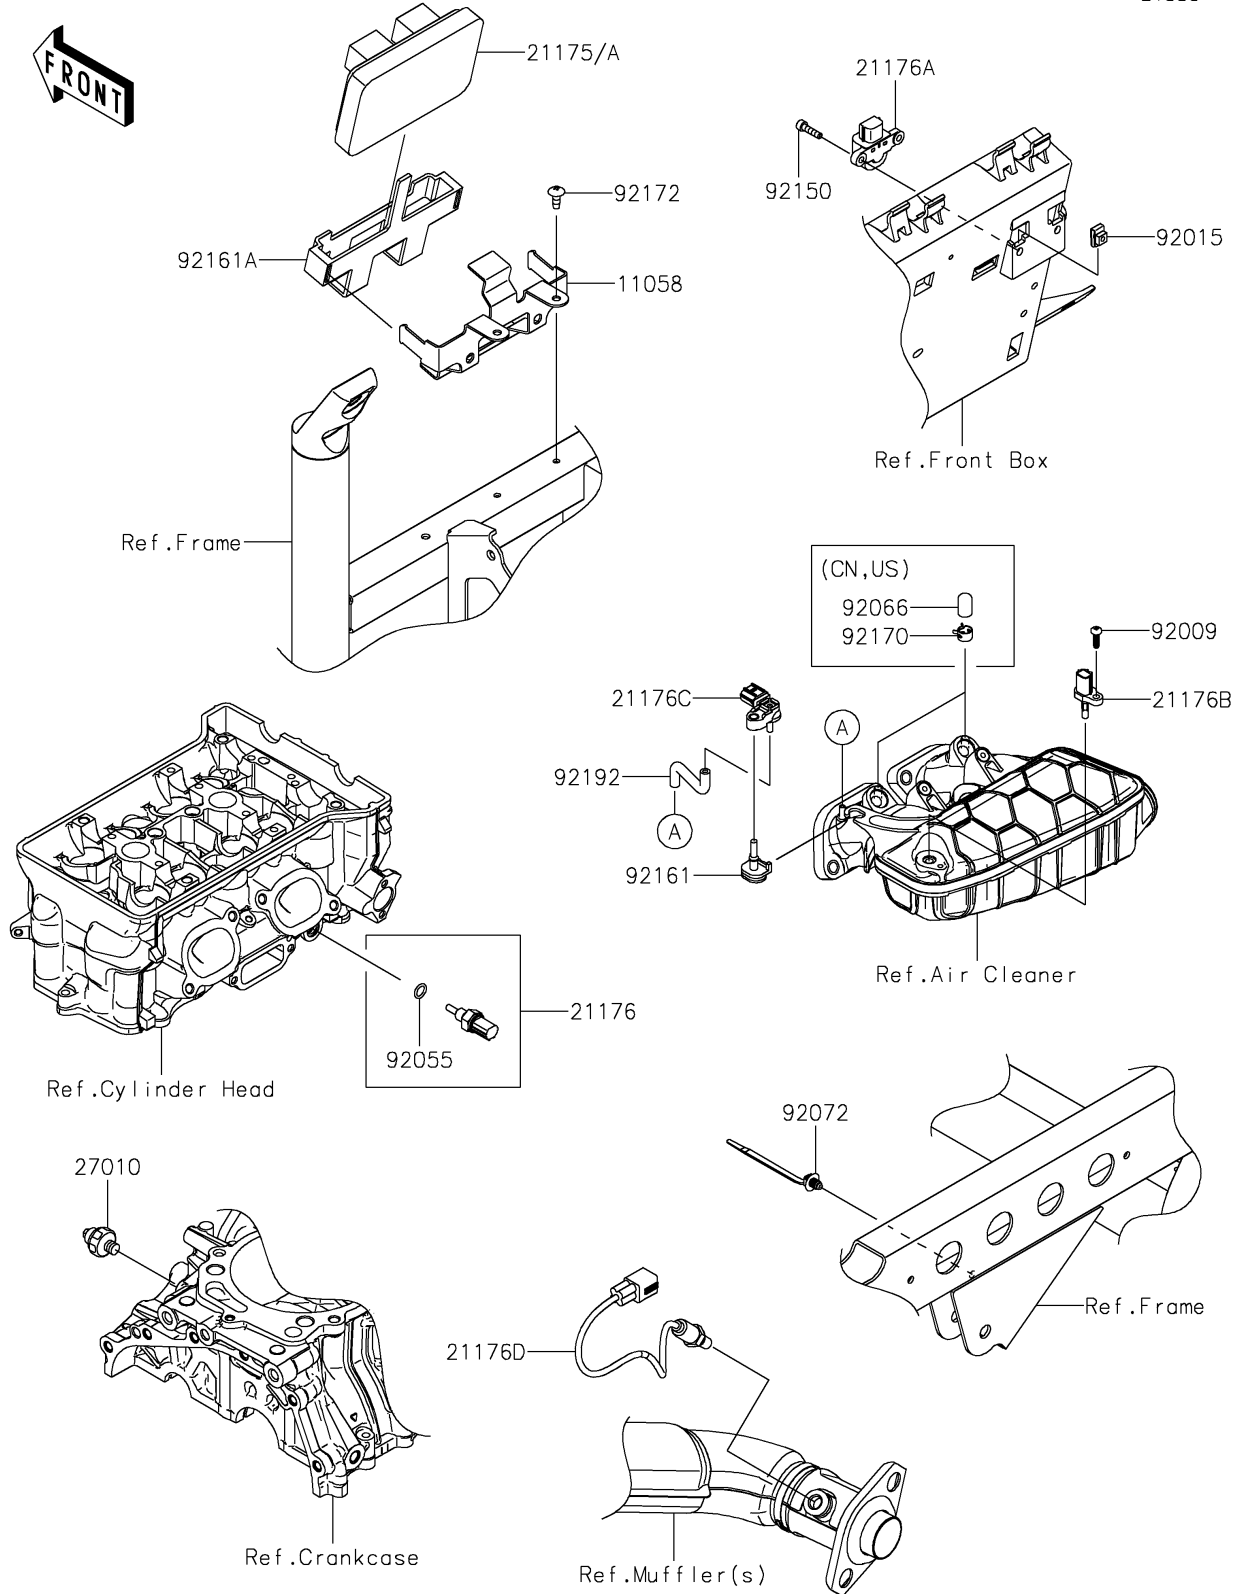

2025 MULE PRO-FXR 1000 LE PARTS DIAGRAM

Fuel Injection

E1530

2025 MULE PRO-FXR 1000 LE PARTS LIST

Fuel Injection

ITEM NAME	PART NUMBER	QUANTITY
BRACKET,ECU (Ref # 11058)	11058-0323	1
CONTROL UNIT-ELECTRONIC (Ref # 21175)	21175-1881	1
CONTROL UNIT-ELECTRONIC (Ref # 21175A)	21175-1882	1
SENSOR,WATER TEMP (Ref # 21176)	21176-0009	1
SENSOR,VEHICLE-DOWN (Ref # 21176A)	21176-0026	1
SENSOR,AIR TEMPERATURE (Ref # 21176B)	21176-0048	1
SENSOR,PRESSURE (Ref # 21176C)	21176-0906	1
SENSOR,OXYGEN (Ref # 21176D)	21176-1192	1
SWITCH,OIL PRESSURE (Ref # 27010)	27010-1313	1
SCREW,TAPPING,5X16 (Ref # 92009)	92009-1264	1
NUT,5MM (Ref # 92015)	92015-1627	2
RING-O,9.5X1.9 (Ref # 92055)	92055-0016	1
PLUG (Ref # 92066)	92066-0862	2
BAND,OS170-FT7(BLACK) (Ref # 92072)	92072-1414	1
BOLT,SOCKET,5X20 (Ref # 92150)	92150-1019	2
DAMPER (Ref # 92161)	92161-0673	1
DAMPER,ECU (Ref # 92161A)	92161-2481	1
CLAMP (Ref # 92170)	92170-2043	2
SCREW,TAPPING,6X16 (Ref # 92172)	92172-0739	2
TUBE (Ref # 92192)	92192-2633	1