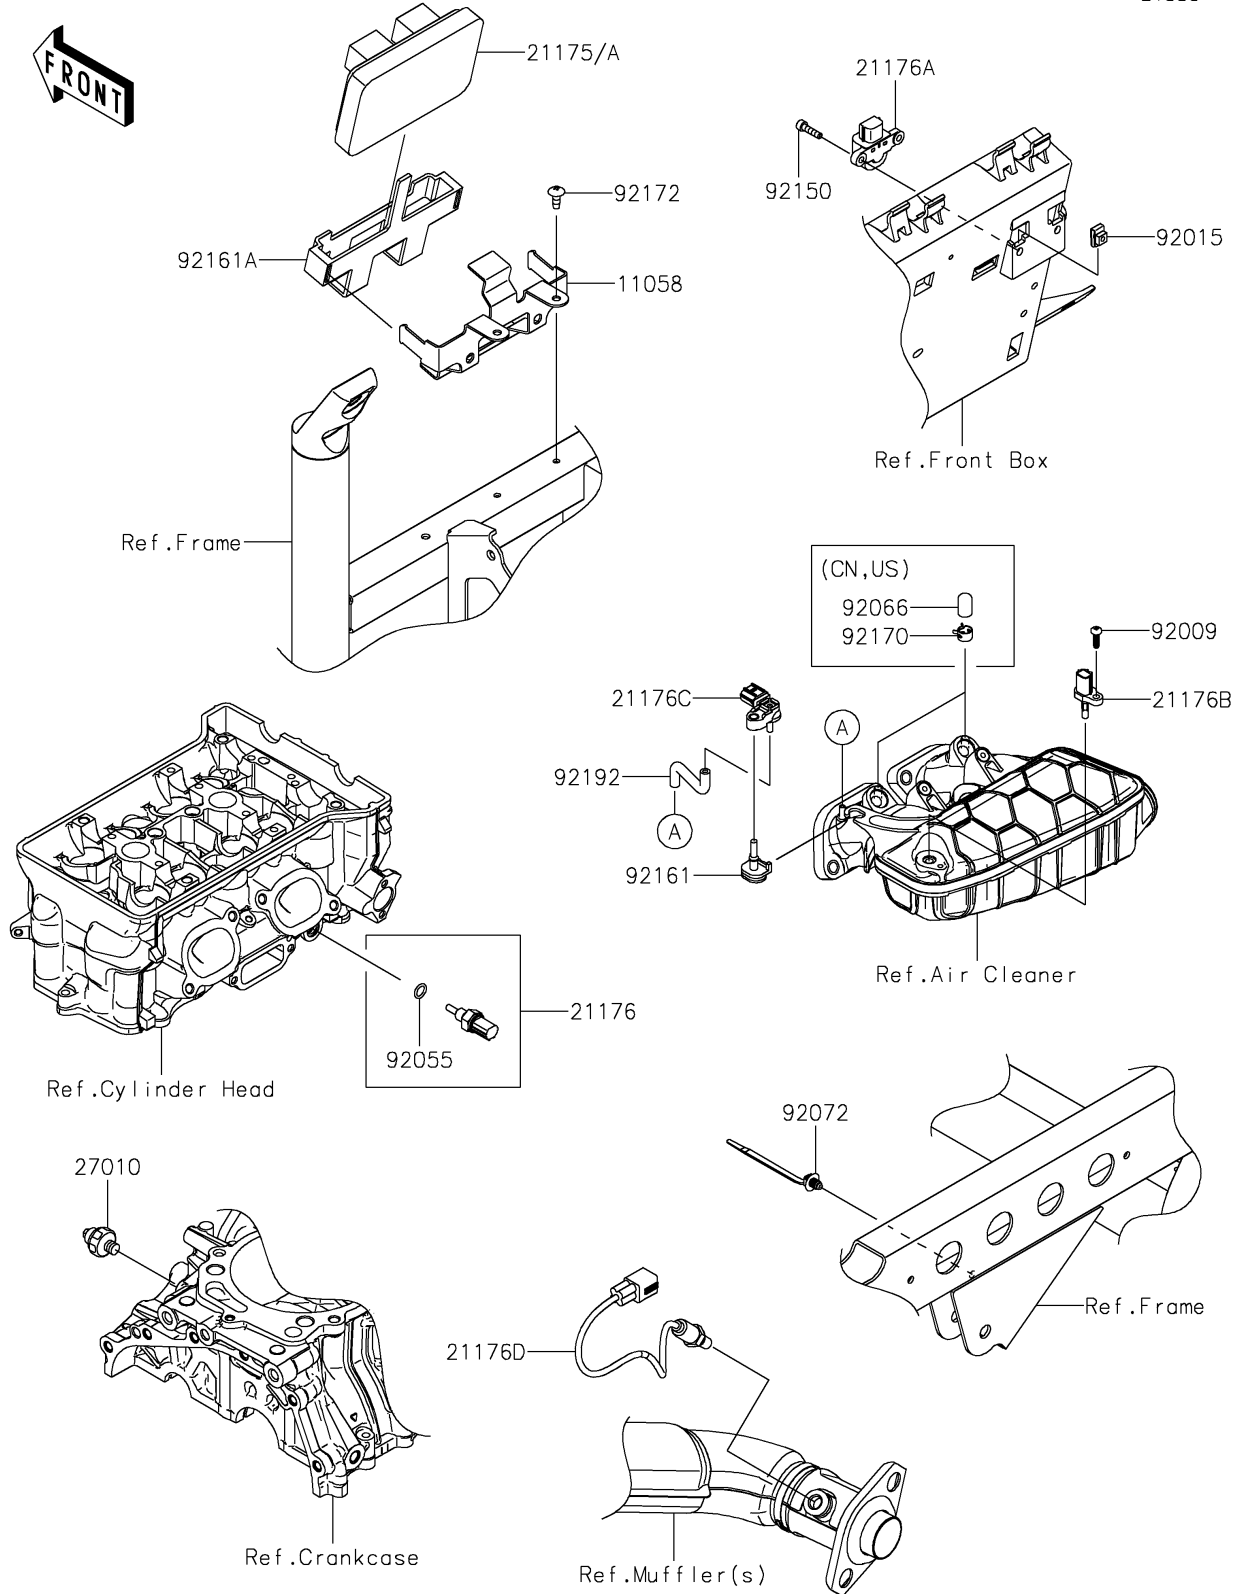

2024 MULE PRO-FXR™ 1000 LE PARTS DIAGRAM

Fuel Injection

E1530

2024 MULE PRO-FXR™ 1000 LE PARTS LIST

Fuel Injection

ITEM NAME	PART NUMBER	QUANTITY
BRACKET,ECU (Ref # 11058)	11058-0323	1
CONTROL UNIT-ELECTRONIC (Ref # 21175)	21175-1881	1
CONTROL UNIT-ELECTRONIC (Ref # 21175A)	21175-1882	1
SENSOR,WATER TEMP (Ref # 21176)	21176-0009	1
SENSOR,VEHICLE-DOWN (Ref # 21176A)	21176-0026	1
SENSOR,AIR TEMPERATURE (Ref # 21176B)	21176-0048	1
SENSOR,PRESSURE (Ref # 21176C)	21176-0906	1
SENSOR,OXYGEN (Ref # 21176D)	21176-1192	1
SWITCH,OIL PRESSURE (Ref # 27010)	27010-1313	1
SCREW,TAPPING,5X16 (Ref # 92009)	92009-1264	1
NUT,5MM (Ref # 92015)	92015-1627	2
RING-O,9.5X1.9 (Ref # 92055)	92055-0016	1
PLUG (Ref # 92066)	92066-0862	2
BAND,OS170-FT7(BLACK) (Ref # 92072)	92072-1414	1
BOLT,SOCKET,5X20 (Ref # 92150)	92150-1019	2
DAMPER (Ref # 92161)	92161-0673	1
DAMPER,ECU (Ref # 92161A)	92161-2481	1
CLAMP (Ref # 92170)	92170-2043	2
SCREW,TAPPING,6X16 (Ref # 92172)	92172-0739	2
TUBE (Ref # 92192)	92192-2633	1