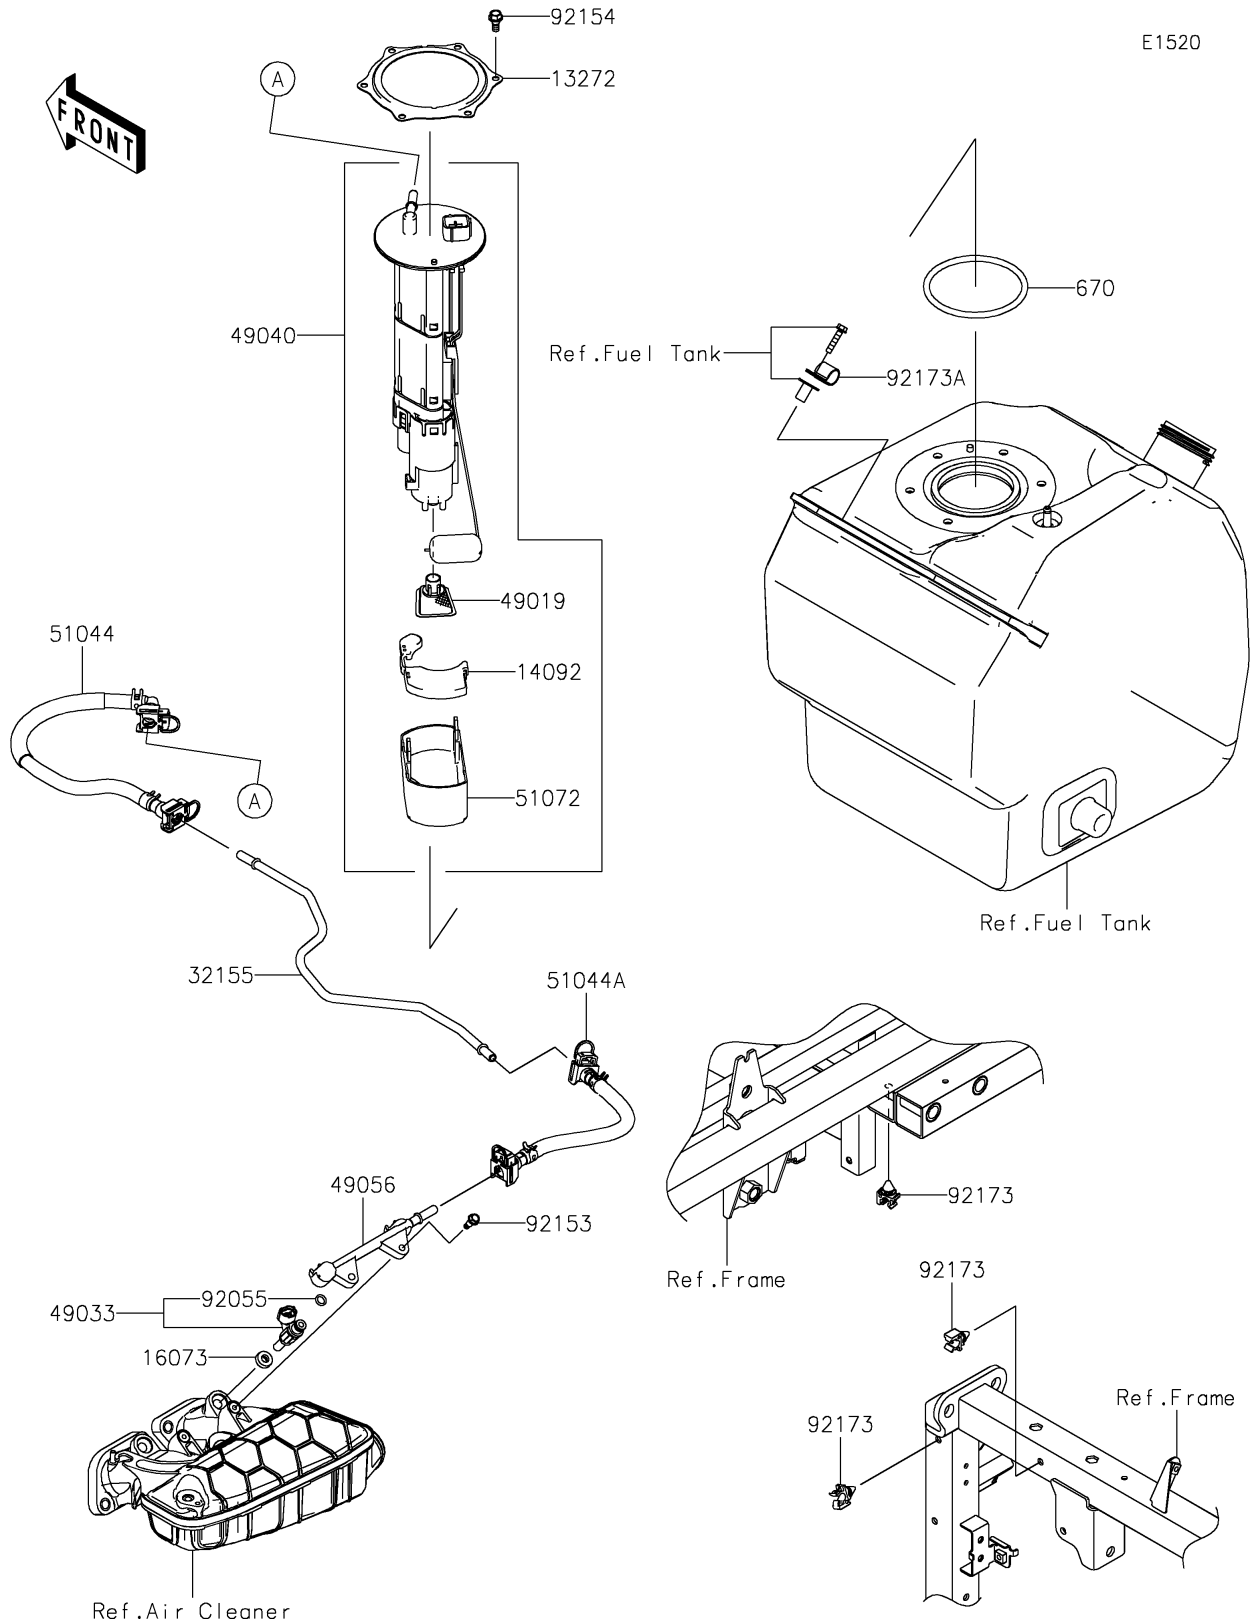

# 2024 MULE PRO-FXR™ 1000 LE PARTS DIAGRAM

## Fuel Pump

## 2024 MULE PRO-FXR™ 1000 LE PARTS LIST

### Fuel Pump

ITEM NAME	PART NUMBER	QUANTITY
PLATE (Ref # 13272)	13272-2500	1
COVER (Ref # 14092)	14092-1044	1
INSULATOR (Ref # 16073)	16073-0129	2
PIPE,FUEL (Ref # 32155)	32155-7381	1
FILTER-FUEL (Ref # 49019)	49019-0013	1
NOZZLE-INJECTION (Ref # 49033)	49033-0040	2
PUMP-FUEL (Ref # 49040)	49040-0832	1
PIPE-INJECTION (Ref # 49056)	49056-0566	1
TUBE-ASSY,TANK-PIPE (Ref # 51044)	51044-1260	1
TUBE-ASSY,PIPE-ENGINE (Ref # 51044A)	51044-1261	1
CHAMBER-FUEL (Ref # 51072)	51072-0003	1
RING-O,INJECTION NOZZLE (Ref # 92055)	92055-0937	2
BOLT,FLANGED,5MM (Ref # 92153)	92153-0361	2
BOLT,FUEL PUMP (Ref # 92154)	92154-1326	6
CLAMP,FUEL PIPE (Ref # 92173)	92173-1213	3
CLAMP (Ref # 92173A)	92173-2551	1
O RING (Ref # 670)	670E5090	1