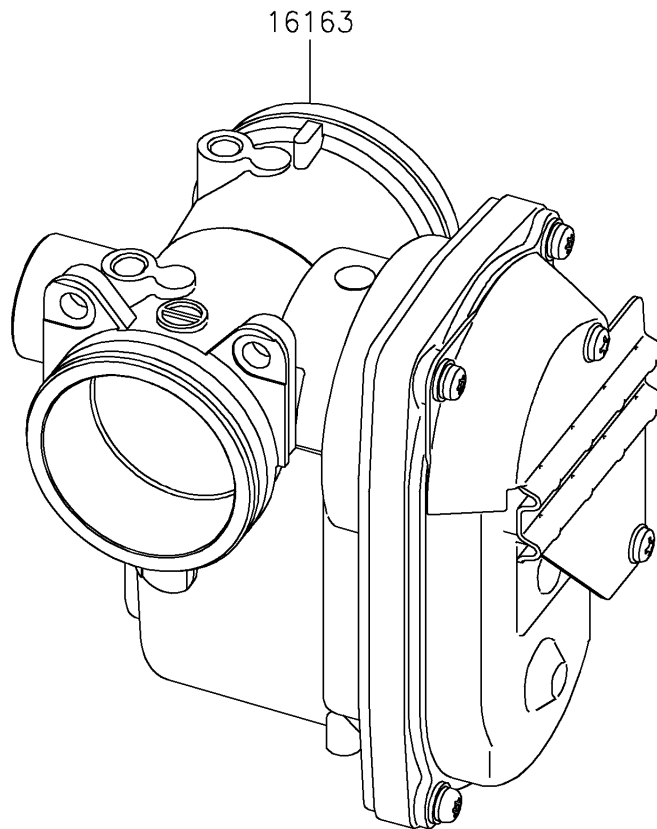

# 2025 MULE PRO-FXR 1000 LE PARTS DIAGRAM

Throttle

E1510

## Throttle

ITEM NAME	PART NUMBER	QUANTITY
THROTTLE-ASSY (Ref # 16163)	16163-1301	1