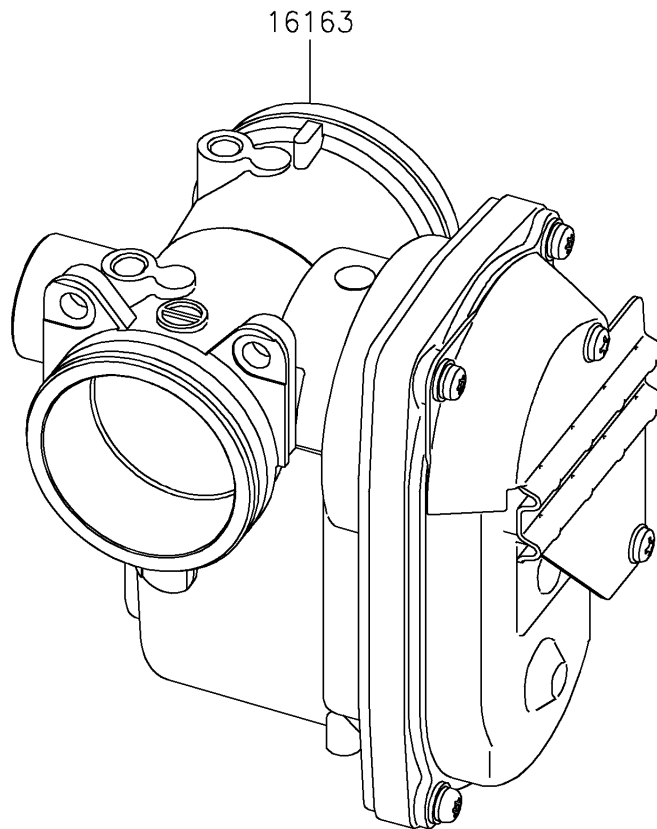

2024 MULE PRO-FXR™ 1000 LE PARTS DIAGRAM

Throttle

E1510

2024 MULE PRO-FXR™ 1000 LE PARTS LIST

Throttle

ITEM NAME	PART NUMBER	QUANTITY
THROTTLE-ASSY (Ref # 16163)	16163-1301	1