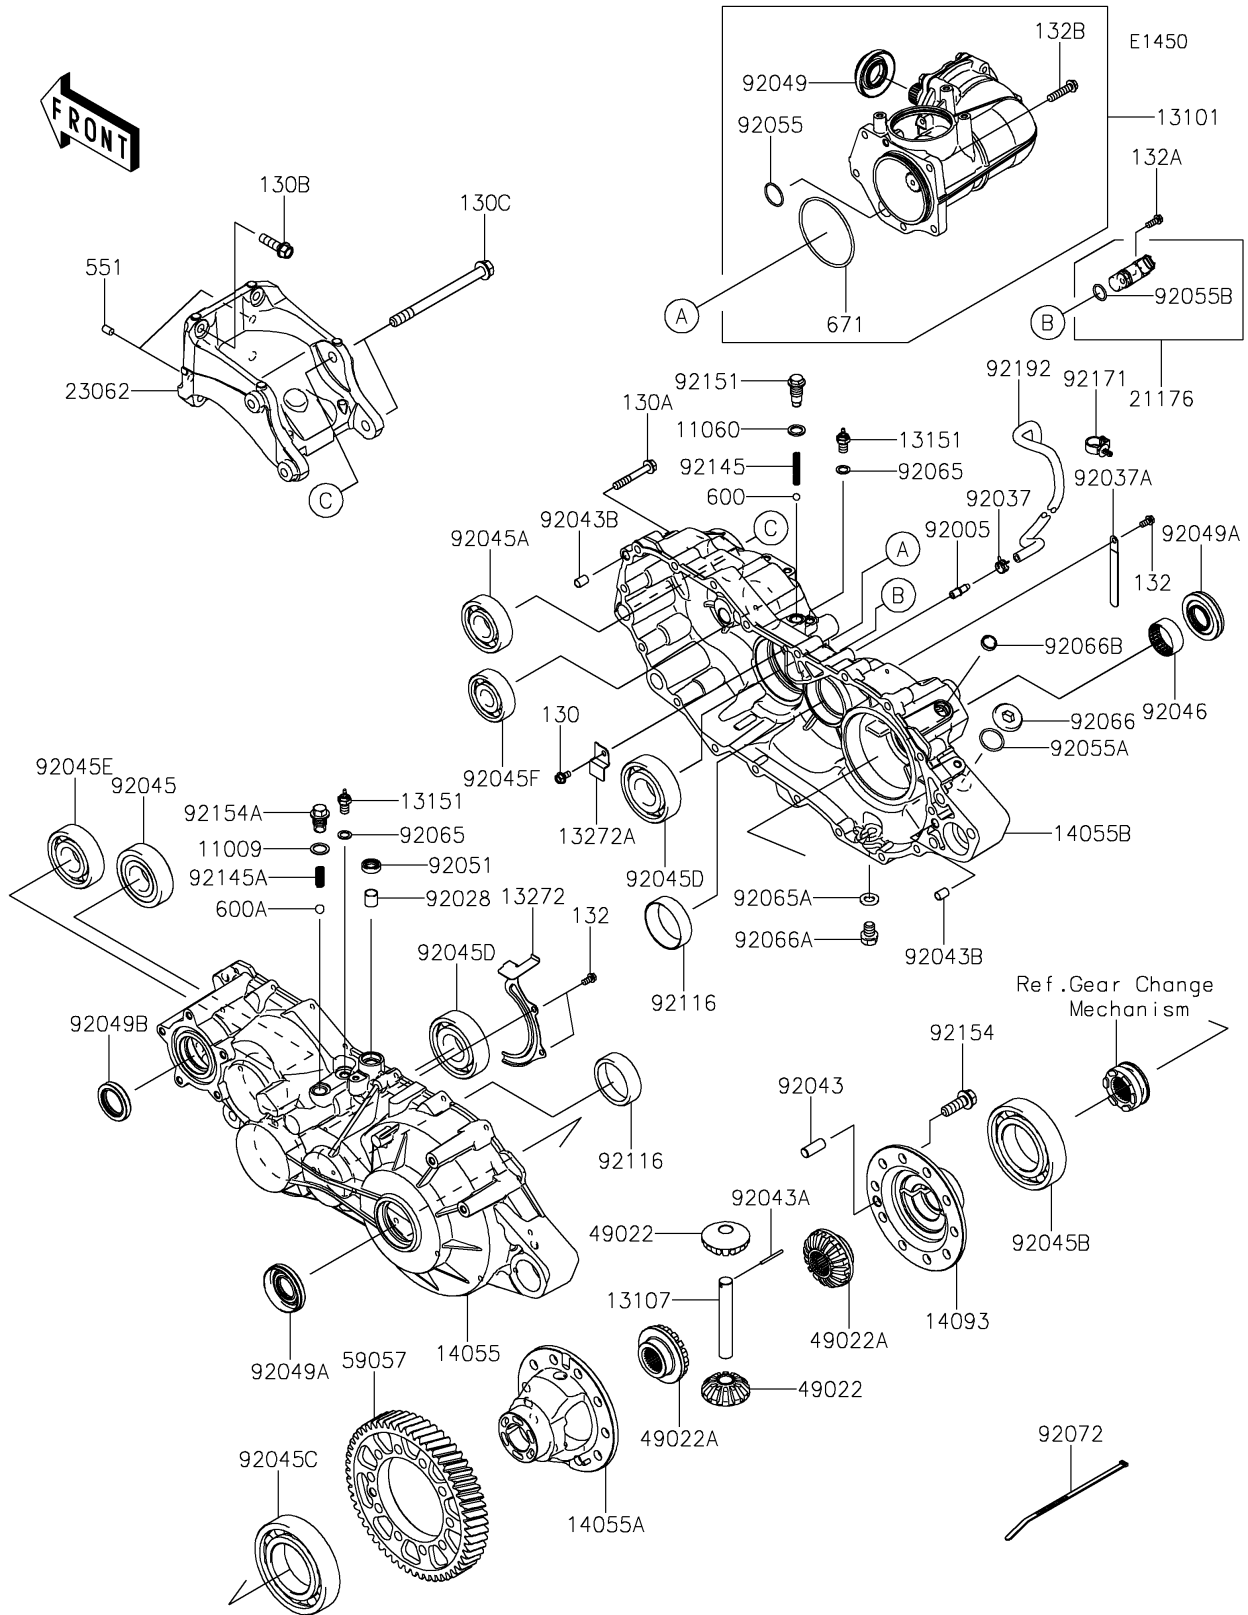

2024 MULE PRO-FXR™ 1000 LE PARTS DIAGRAM

Gear Box

2024 MULE PRO-FXR™ 1000 LE PARTS LIST

Gear Box

ITEM NAME	PART NUMBER	QUANTITY
GASKET,15.5X22X1 (Ref # 11009)	11009-1008	1
GASKET,14X20X2 (Ref # 11060)	11060-1287	1
GEAR-ASSY,PARTICULAR (Ref # 13101)	13101-0636	1
SHAFT (Ref # 13107)	13107-0793	1
SWITCH-COMP,NEUTRAL (Ref # 13151)	13151-1080	2
PLATE (Ref # 13272)	13272-1624	1
PLATE (Ref # 13272A)	13272-4169	1
CASE-GEAR,LH (Ref # 14055)	14055-0608	1
CASE-GEAR,DIFF (Ref # 14055A)	14055-0614	1
CASE-GEAR,RH (Ref # 14055B)	14055-0665	1
COVER,DIFF (Ref # 14093)	14093-0048	1
SENSOR,ROTATION (Ref # 21176)	21176-0767	1
BRACKET-COMP (Ref # 23062)	23062-1391	1
GEAR-BEVEL,PINION,12T (Ref # 49022)	49022-0585	2
GEAR-BEVEL,OUTPUT,16T (Ref # 49022A)	49022-0589	2
GEAR-HELICAL,55T (Ref # 59057)	59057-0012	1
FITTING,BREATHER (Ref # 92005)	92005-1127	1
BUSHING (Ref # 92028)	92028-1347	1
CLAMP,TUBE (Ref # 92037)	92037-1505	1
CLAMP (Ref # 92037A)	92037-1993	1
PIN,DOWEL,12X30 (Ref # 92043)	92043-0789	1
PIN,DOWEL (Ref # 92043A)	92043-0806	1
PIN,DOWEL,10X14 (Ref # 92043B)	92043-1037	2
BEARING-BALL,63/32 (Ref # 92045)	92045-0764	1
BEARING-BALL,63/28 (Ref # 92045A)	92045-0765	1
BEARING-BALL,6212 (Ref # 92045B)	92045-0766	1
BEARING-BALL,6213 (Ref # 92045C)	92045-0767	1
BEARING-BALL,6307C3 (Ref # 92045D)	92045-0768	2
BEARING-BALL,63/32C3 (Ref # 92045E)	92045-1364	1