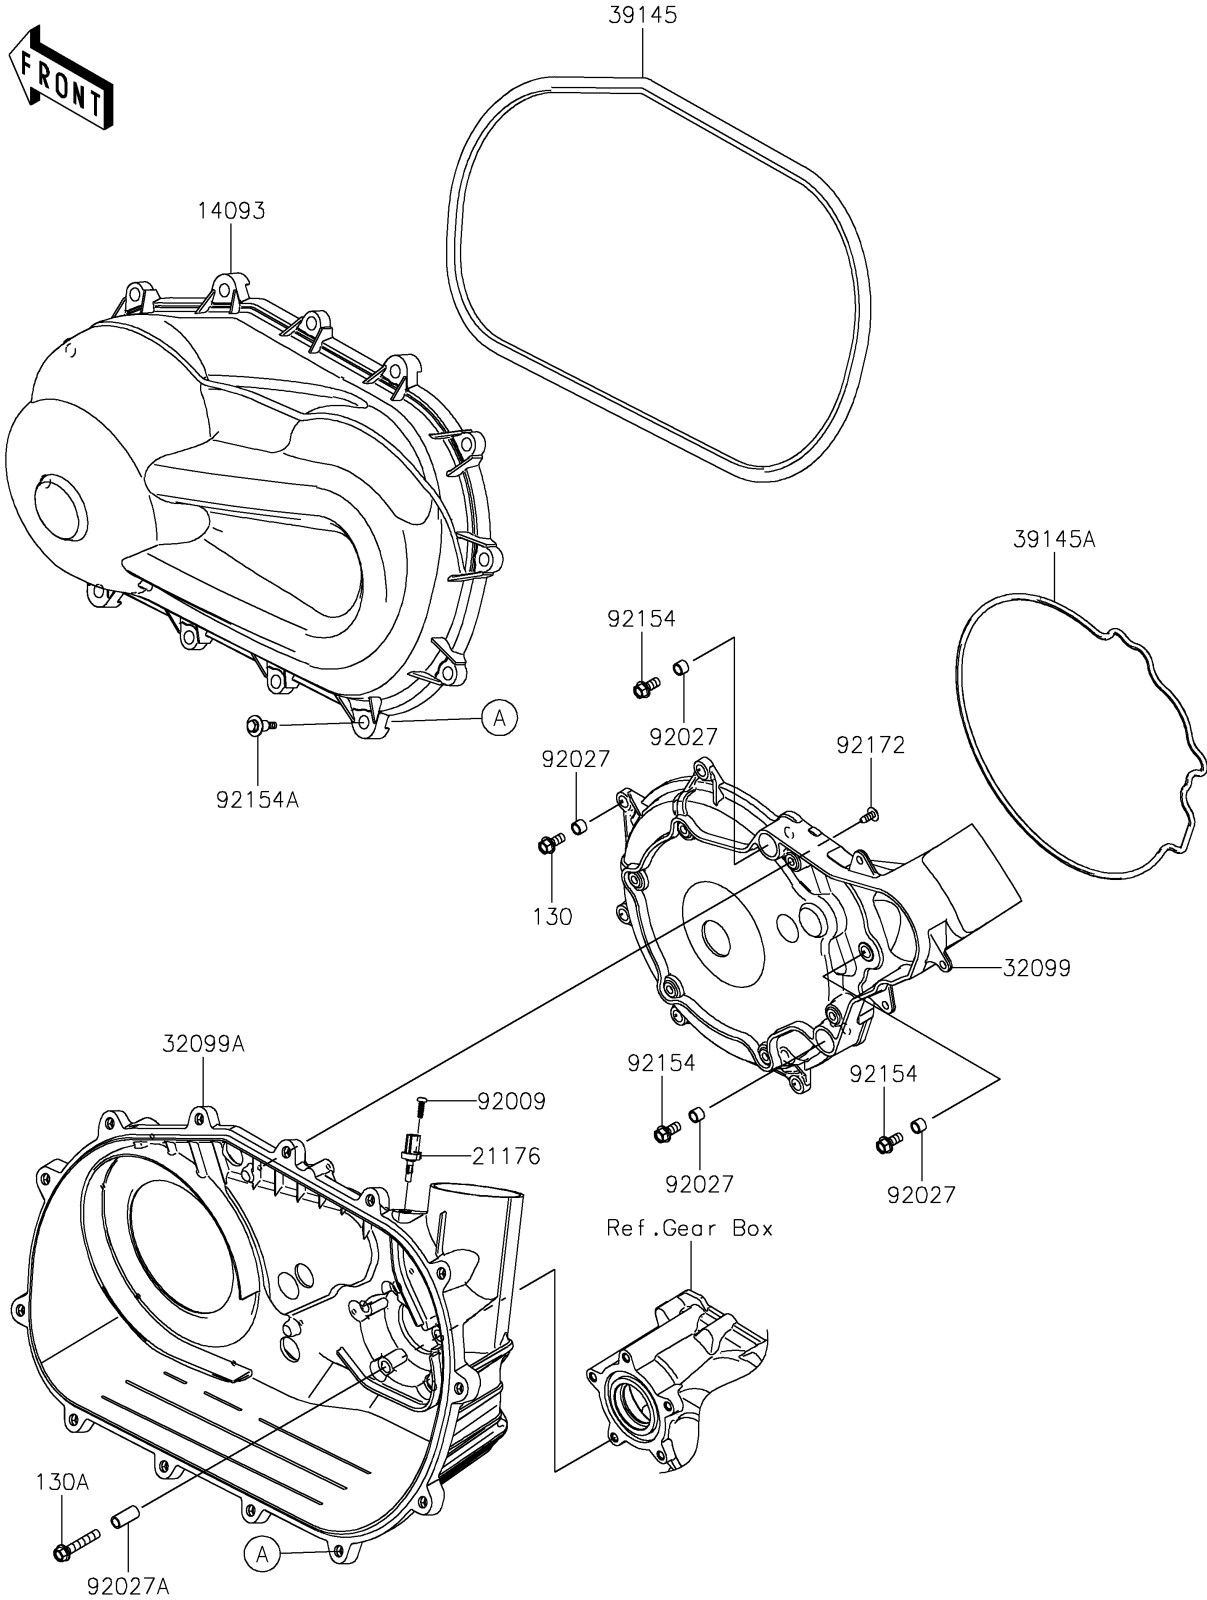

2025 MULE PRO-FXR 1000 LE PARTS DIAGRAM

Converter Cover

E1393

2025 MULE PRO-FXR 1000 LE PARTS LIST

Converter Cover

ITEM NAME	PART NUMBER	QUANTITY
COVER,CVT (Ref # 14093)	14093-1361	1
SENSOR,AIR TEMPERATURE (Ref # 21176)	21176-0048	1
CASE,INNER (Ref # 32099)	32099-0823	1
CASE,OUTER (Ref # 32099A)	32099-0824	1
TRIM-SEAL,CVT COVER (Ref # 39145)	39145-0742	1
TRIM-SEAL,E/G SIDE (Ref # 39145A)	39145-0771	1
SCREW,TAPPING,5X16 (Ref # 92009)	92009-1264	1
COLLAR,8.8X12X9 (Ref # 92027)	92027-1568	8
COLLAR (Ref # 92027A)	92027-4012	5
BOLT,FLANGED,8X18 (Ref # 92154)	92154-1386	3
BOLT,CVT COVER (Ref # 92154A)	92154-1522	13
SCREW,6X16 (Ref # 92172)	92172-0284	9
BOLT-FLANGED,8X18 (Ref # 130)	130BA0818	5
BOLT-FLANGED,8X45 (Ref # 130A)	130BA0845	5