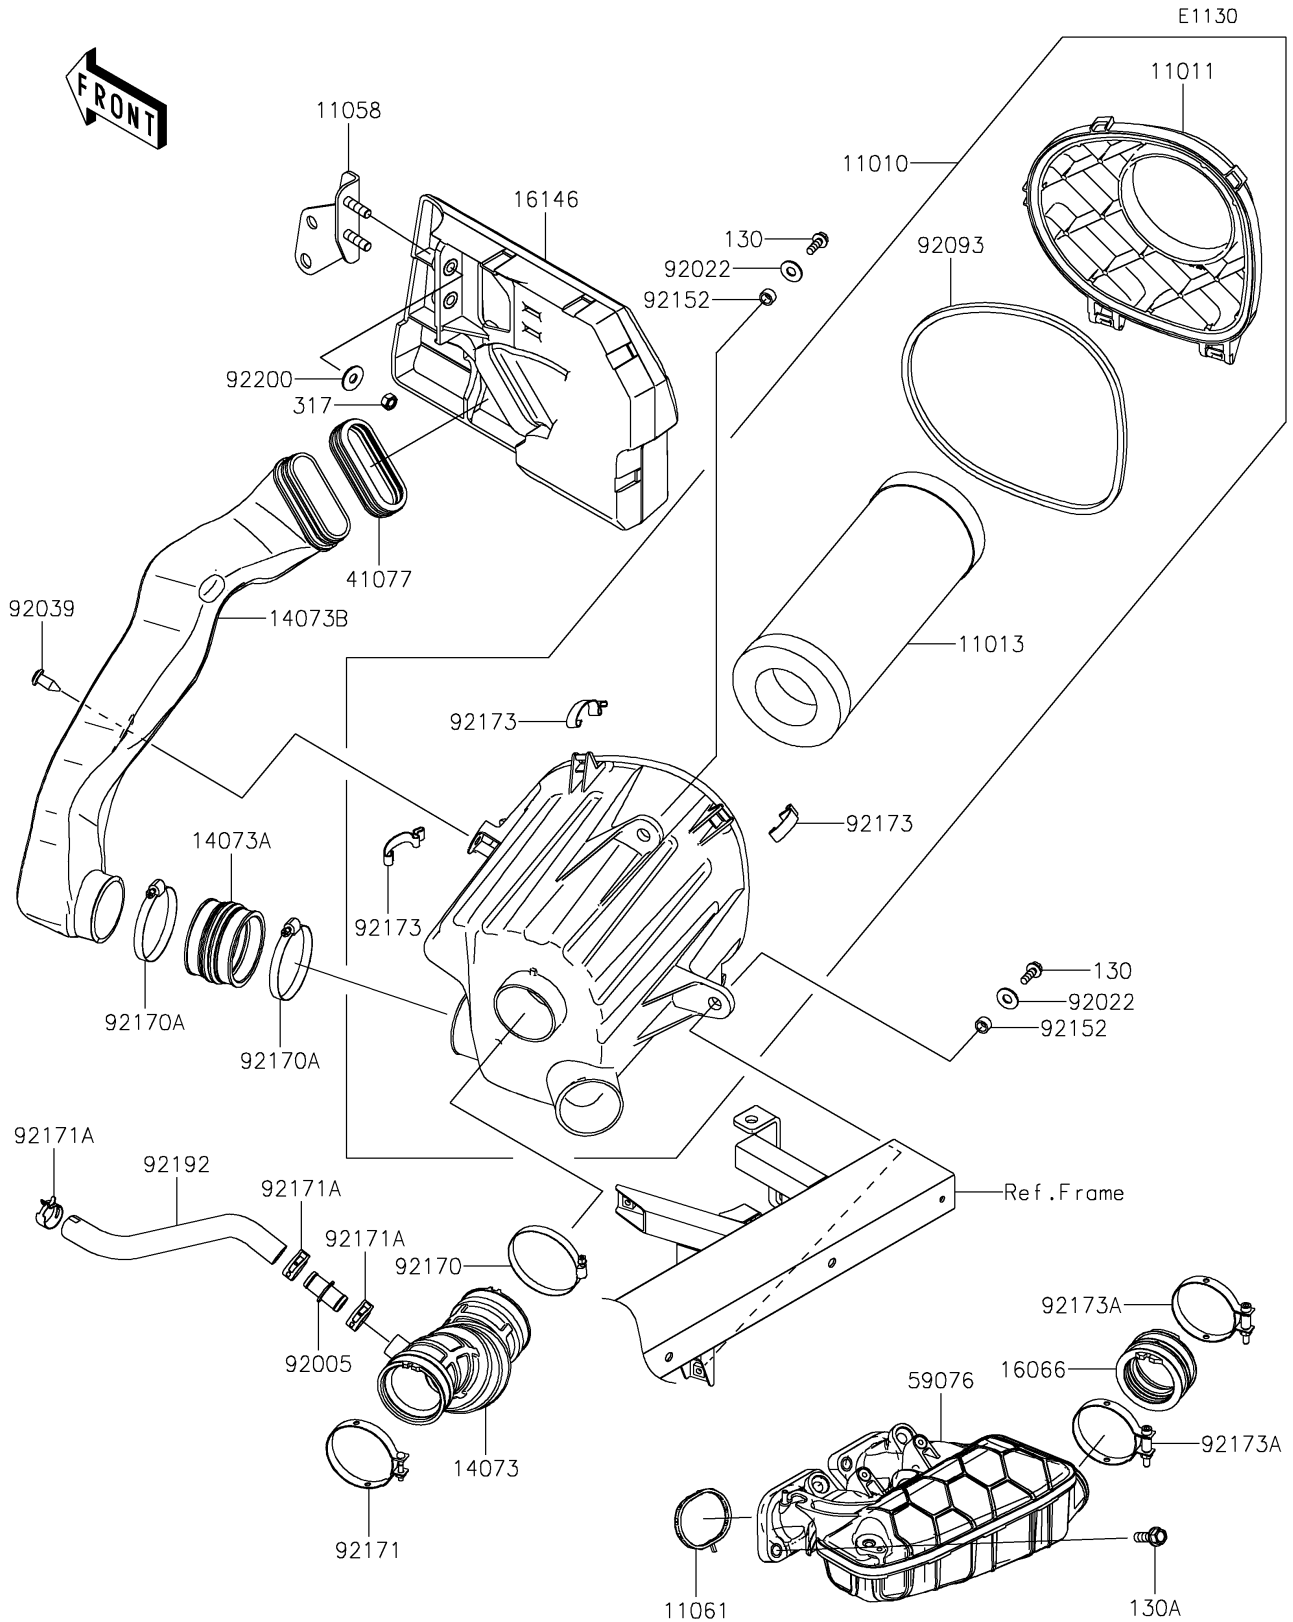

# 2024 MULE PRO-FXR™ 1000 LE PARTS DIAGRAM

Air Cleaner

## 2024 MULE PRO-FXR™ 1000 LE PARTS LIST

### Air Cleaner

ITEM NAME	PART NUMBER	QUANTITY
FILTER-ASSY-AIR (Ref # 11010)	11010-1819	1
CASE-AIR FILTER,UPP (Ref # 11011)	11011-0971	1
ELEMENT-AIR FILTER (Ref # 11013)	11013-7044	1
BRACKET,INTAKE COVER (Ref # 11058)	11058-0338	1
GASKET,MANIFOLD-INTAKE (Ref # 11061)	11061-1459	2
DUCT,A/F CASE-THROTTLE (Ref # 14073)	14073-1890	1
DUCT,INTAKE JOINT (Ref # 14073A)	14073-1891	1
DUCT,INTAKE (Ref # 14073B)	14073-1904	1
HOLDER-THROTTLE BODY (Ref # 16066)	16066-0028	1
COVER-ASSY,BLACK (Ref # 16146)	16146-0897-6Z	1
ADAPTER,COVER-INTAKE (Ref # 41077)	41077-0756	1
MANIFOLD-INTAKE (Ref # 59076)	59076-0040	1
FITTING,DUCT-BREATHER TUBE (Ref # 92005)	92005-0992	1
WASHER,8.5X20X1.6 (Ref # 92022)	92022-1561	2
RIVET (Ref # 92039)	92039-0865	1
SEAL,AIR FILTER CASE (Ref # 92093)	92093-0787	1
COLLAR,8.8X12.3X6.9 (Ref # 92152)	92152-1853	2
CLAMP (Ref # 92170)	92170-1763	1
CLAMP (Ref # 92170A)	92170-1764	2
CLAMP,62MM (Ref # 92171)	92171-0857	1
CLAMP (Ref # 92171A)	92171-1277	3
CLAMP,AIR FILTER CASE (Ref # 92173)	92173-2023	3
CLAMP (Ref # 92173A)	92173-2674	2
TUBE,BREATHER (Ref # 92192)	92192-2632	1
WASHER,8.5X23X1.6 (Ref # 92200)	92200-0752	2
BOLT-FLANGED,6X18 (Ref # 130)	130BA0618	2
BOLT-FLANGED,8X25 (Ref # 130A)	130CA0825	4
NUT-HEX-SMALL,8MM (Ref # 317)	317BA0800	2