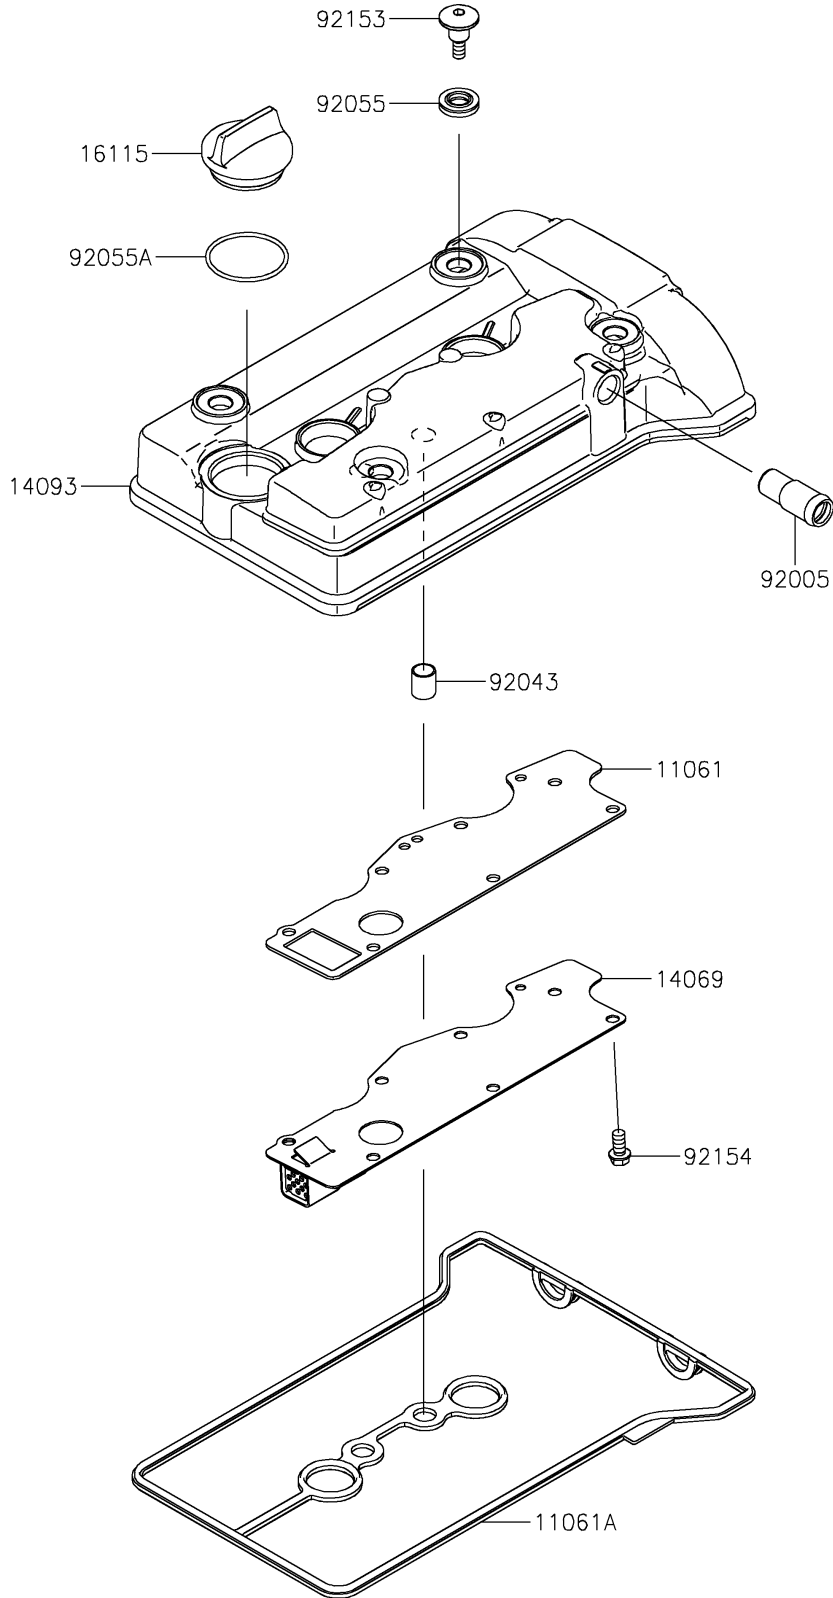

2025 MULE PRO-FXR 1000 LE PARTS DIAGRAM

Cylinder Head Cover

E1112

2025 MULE PRO-FXR 1000 LE PARTS LIST

Cylinder Head Cover

ITEM NAME	PART NUMBER	QUANTITY
GASKET,BREATHER PLATE (Ref # 11061)	11061-1314	1
GASKET,HEAD COVER (Ref # 11061A)	11061-1457	1
BREATHER (Ref # 14069)	14069-0036	1
COVER,HEAD COVER (Ref # 14093)	14093-1384	1
CAP-OIL FILLER (Ref # 16115)	16115-1064	1
FITTING,BREATHER (Ref # 92005)	92005-0968	1
PIN,10.1X12X14 (Ref # 92043)	92043-4009	2
RING-O (Ref # 92055)	92055-0785	4
RING-O (Ref # 92055A)	92055-1759	1
BOLT,SOCKET,6X22.5 (Ref # 92153)	92153-1779	4
BOLT,FLANGED-SMALL,6X12 (Ref # 92154)	92154-1888	7