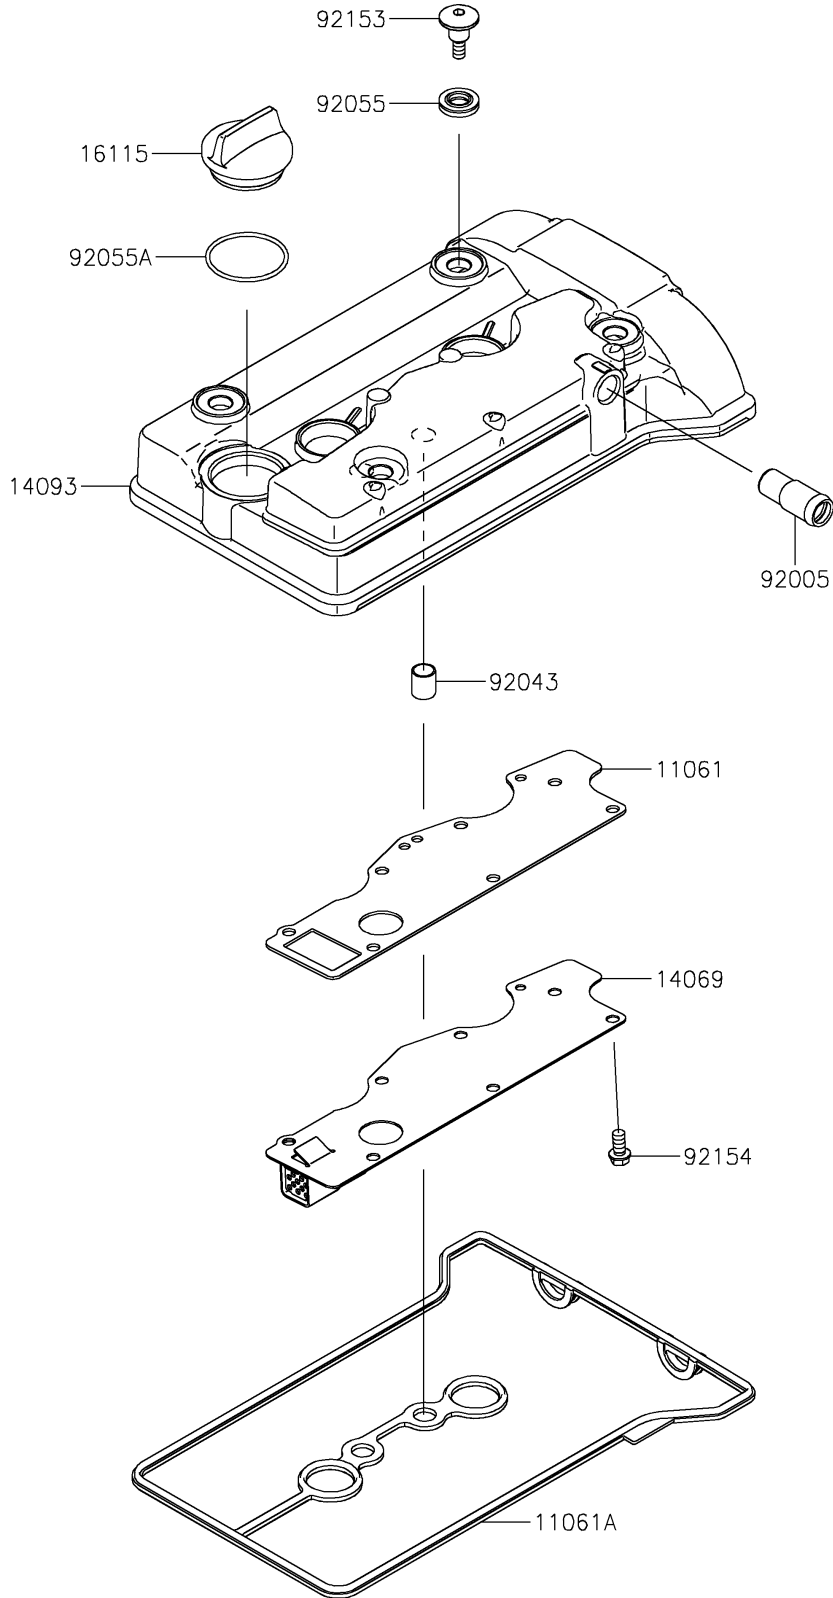

2024 MULE PRO-FXR™ 1000 LE PARTS DIAGRAM

Cylinder Head Cover

E1112

2024 MULE PRO-FXR™ 1000 LE PARTS LIST

Cylinder Head Cover

ITEM NAME	PART NUMBER	QUANTITY
GASKET,BREATHER PLATE (Ref # 11061)	11061-1314	1
GASKET,HEAD COVER (Ref # 11061A)	11061-1457	1
BREATHER (Ref # 14069)	14069-0036	1
COVER,HEAD COVER (Ref # 14093)	14093-1384	1
CAP-OIL FILLER (Ref # 16115)	16115-1064	1
FITTING,BREATHER (Ref # 92005)	92005-0968	1
PIN,10.1X12X14 (Ref # 92043)	92043-4009	2
RING-O (Ref # 92055)	92055-0785	4
RING-O (Ref # 92055A)	92055-1759	1
BOLT,SOCKET,6X22.5 (Ref # 92153)	92153-1779	4
BOLT,FLANGED-SMALL,6X12 (Ref # 92154)	92154-1888	7