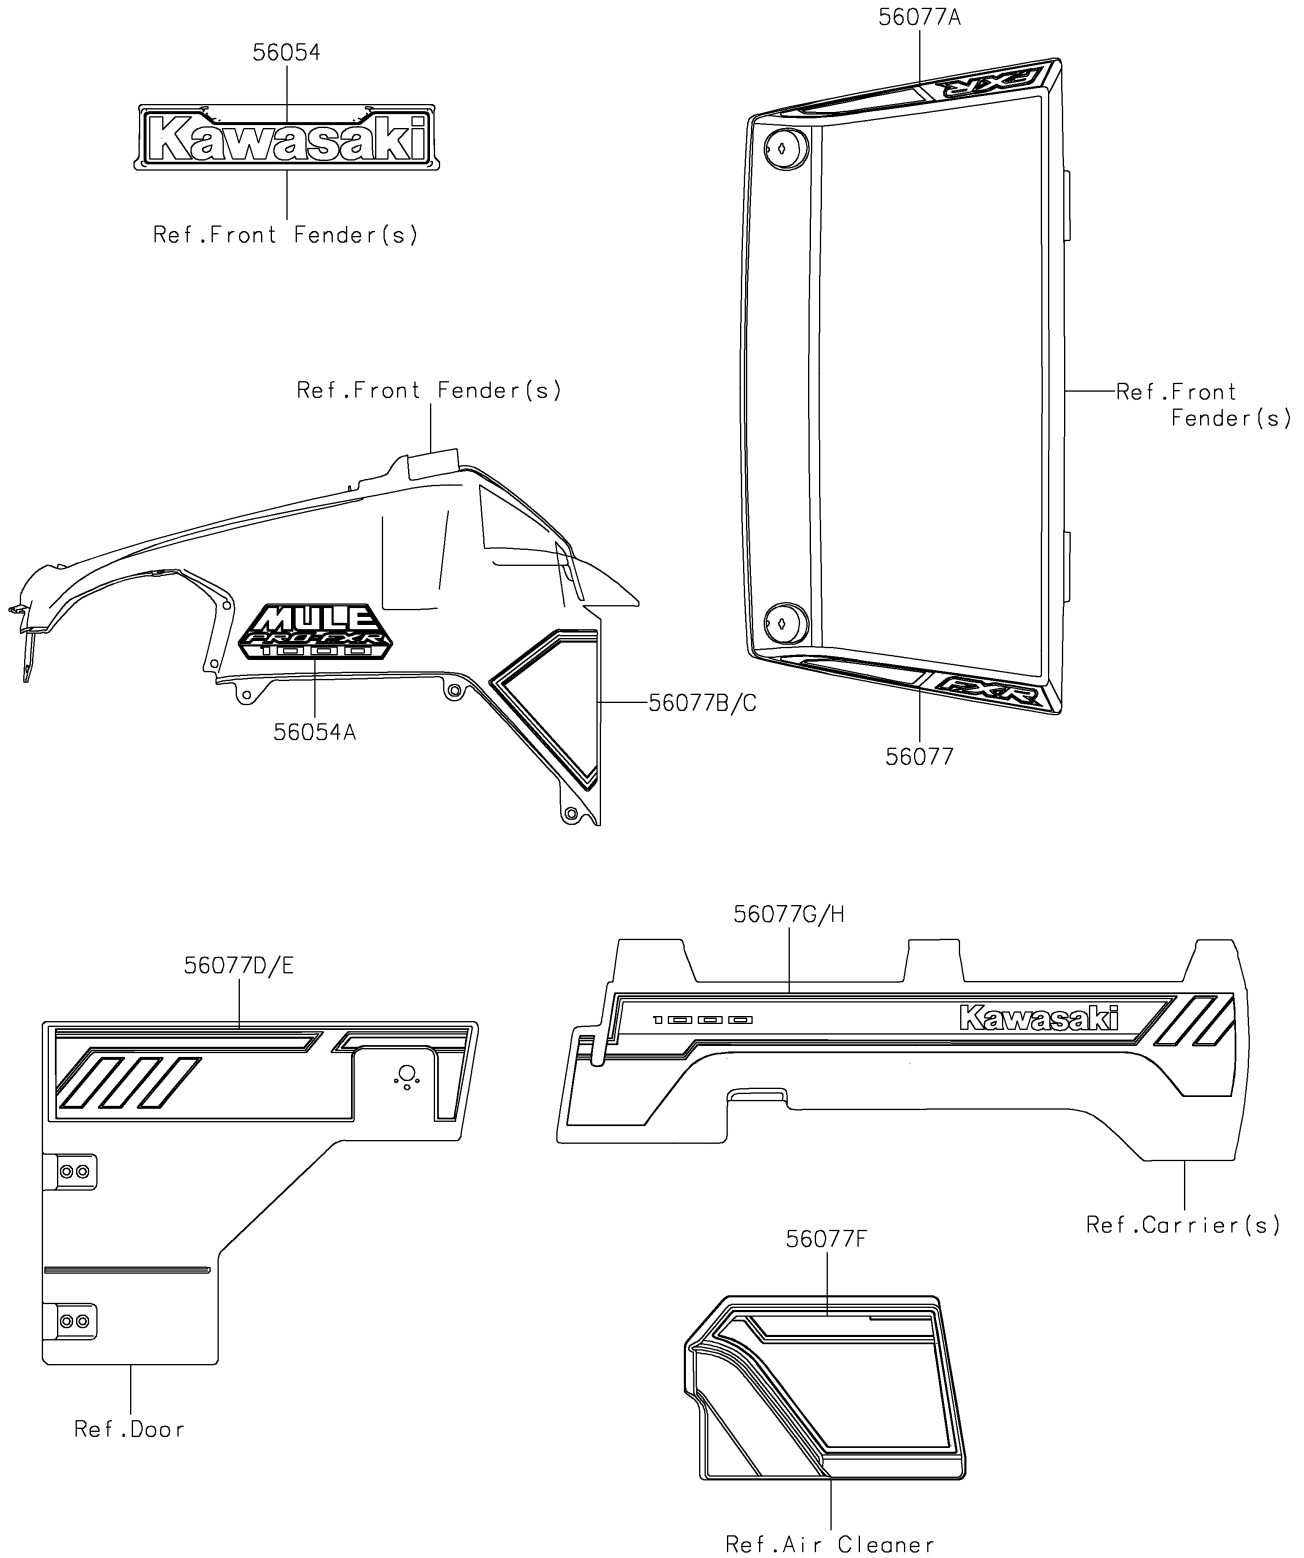

2025 MULE PRO-FXR 1000 PARTS DIAGRAM

Decals(MSSNN/MSSNL)

F2861A

2025 MULE PRO-FXR 1000 PARTS LIST

Decals(MSSNN/MSSNL)

ITEM NAME	PART NUMBER	QUANTITY
MARK,KAWASAKI (Ref # 56054)	56054-3890	1
MARK,MULE PRO-FXR 1000 (Ref # 56054A)	56054-4013	2
PATTERN,HOOD COVER,LH (Ref # 56077)	56077-0130	1
PATTERN,HOOD COVER,RH (Ref # 56077A)	56077-0131	1
PATTERN,FR FENDER,LH (Ref # 56077B)	56077-0132	1
PATTERN,FR FENDER,RH (Ref # 56077C)	56077-0133	1
PATTERN,SIDE GUARD,LH,FR (Ref # 56077D)	56077-0134	1
PATTERN,SIDE GUARD,RH,FR (Ref # 56077E)	56077-0135	1
PATTERN,AIR FILTER COVER (Ref # 56077F)	56077-0136	1
PATTERN,SIDE GUARD,LH (Ref # 56077G)	56077-1456	1
PATTERN,SIDE GUARD,RH (Ref # 56077H)	56077-1457	1