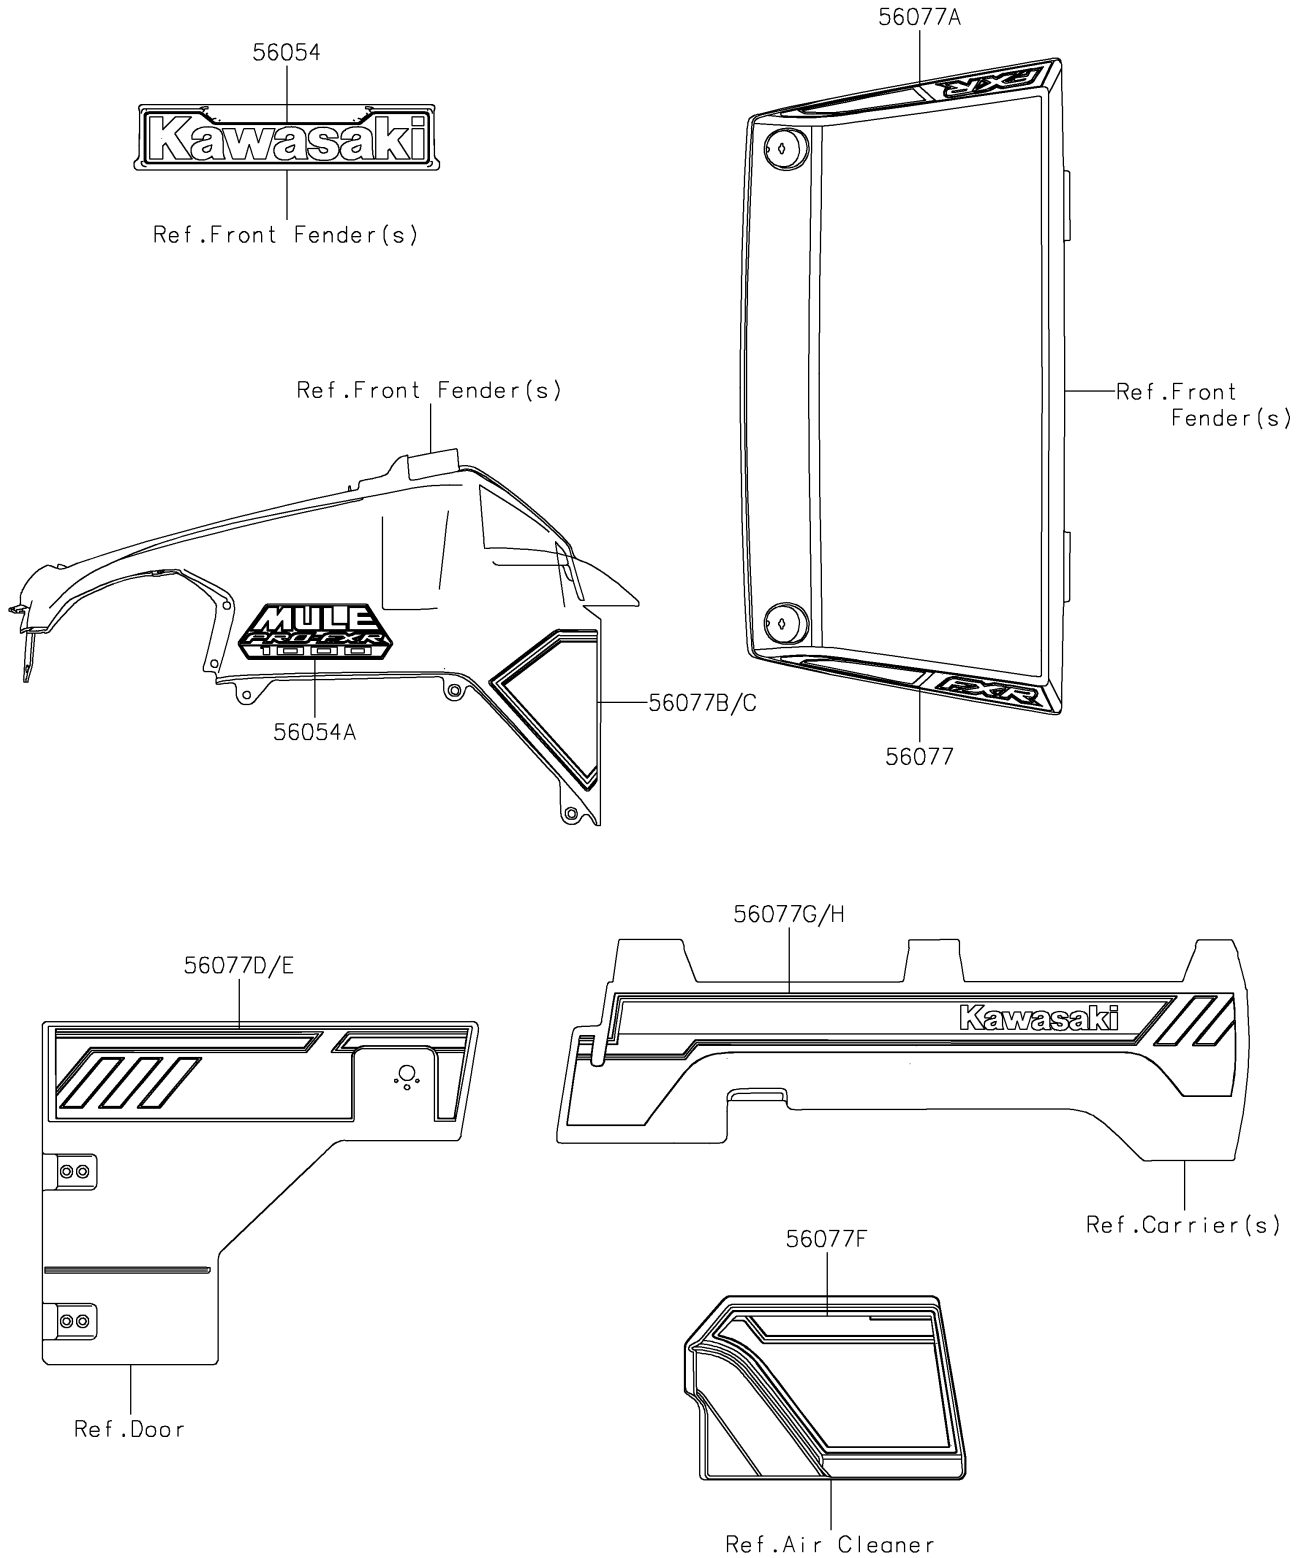

2025 MULE PRO-FXR 1000 PARTS DIAGRAM

Decals(MRFNN/MRFNL)

F2861

2025 MULE PRO-FXR 1000 PARTS LIST

Decals(MRFNN/MRFNL)

ITEM NAME	PART NUMBER	QUANTITY
MARK,KAWASAKI (Ref # 56054)	56054-3890	1
MARK,MULE PRO-FXR 1000 (Ref # 56054A)	56054-4013	2
PATTERN,HOOD COVER,LH (Ref # 56077)	56077-0130	1
PATTERN,HOOD COVER,RH (Ref # 56077A)	56077-0131	1
PATTERN,FR FENDER,LH (Ref # 56077B)	56077-0132	1
PATTERN,FR FENDER,RH (Ref # 56077C)	56077-0133	1
PATTERN,SIDE GUARD,LH,FR (Ref # 56077D)	56077-0134	1
PATTERN,SIDE GUARD,RH,FR (Ref # 56077E)	56077-0135	1
PATTERN,AIR FILTER COVER (Ref # 56077F)	56077-0136	1
PATTERN,SIDE GUARD,LH (Ref # 56077G)	56077-0137	1
PATTERN,SIDE GUARD,RH (Ref # 56077H)	56077-0138	1