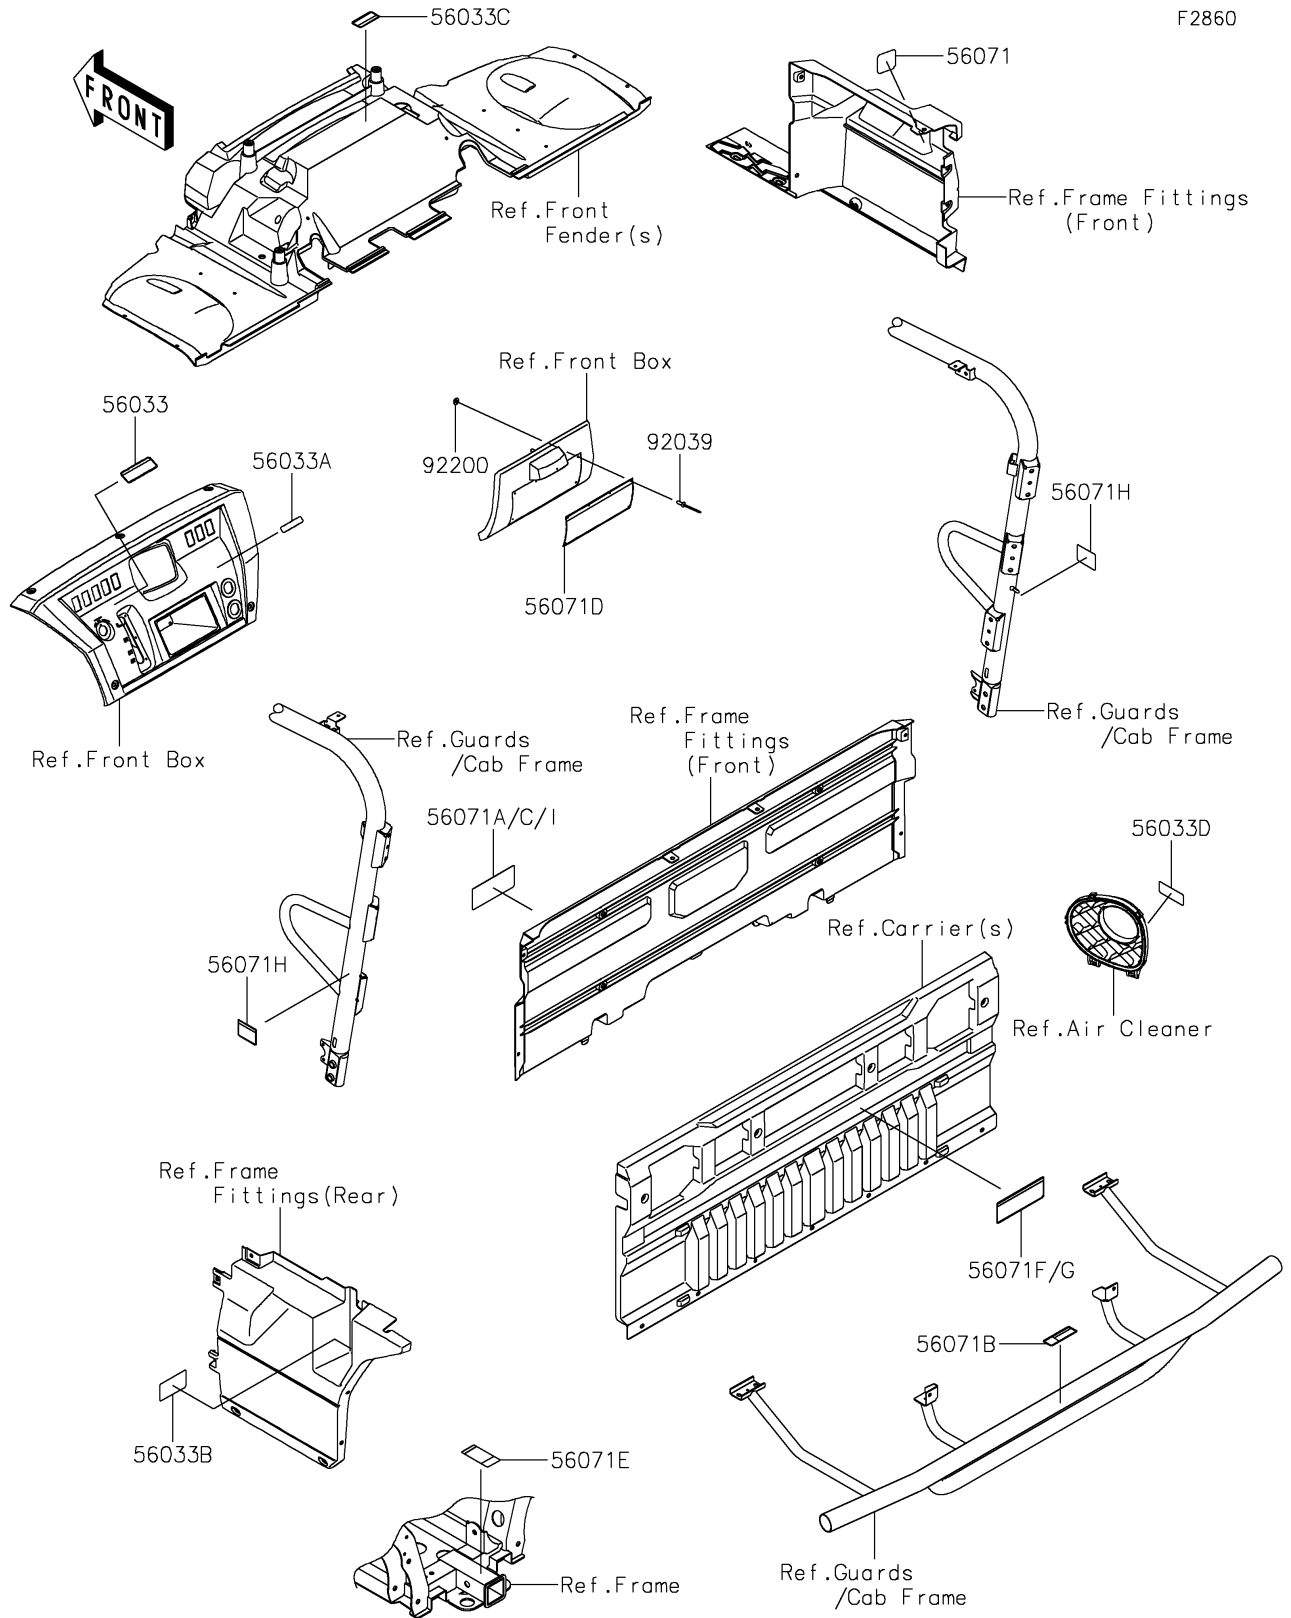

2026 MULE PRO-FXR™ 1000 PARTS DIAGRAM

Labels

2026 MULE PRO-FXR™ 1000 PARTS LIST

Labels

ITEM NAME	PART NUMBER	QUANTITY
LABEL-MANUAL,SHIFT NOTICE (Ref # 56033)	56033-0822	1
LABEL-MANUAL,DC OUTLET (Ref # 56033A)	56033-0997	1
LABEL-MANUAL,DRIVE BELT (Ref # 56033B)	56033-1000	1
LABEL-MANUAL,FRONT HOOD (Ref # 56033C)	56033-1379	1
LABEL-MANUAL,AIR CLEANER (Ref # 56033D)	56033-1488	1
LABEL-WARNING,GASOLINE (Ref # 56071)	56071-0588	1
LABEL-WARNING,BUMPER (Ref # 56071B)	56071-0676	1
LABEL-WARNING,TIRE&LOAD (Ref # 56071C)	56071-0678	1
LABEL-WARNING,GENERAL (Ref # 56071D)	56071-0710	1
LABEL-WARNING,TRAILER HITCH (Ref # 56071E)	56071-0711	1
LABEL-WARNING,CARGO CAPA. (Ref # 56071F)	56071-0715	1
LABEL-WARNING,CARGO CAPA. (Ref # 56071G)	56071-0716	1
LABEL-WARNING,BED OPERATION (Ref # 56071H)	56071-0718	2
LABEL-WARNING,TIRE&LOAD (Ref # 56071I)	56071-1412	1
RIVET,3.2X8 (Ref # 92039)	92039-3763	6
WASHER,3.5X8X1 (Ref # 92200)	92200-1251	6