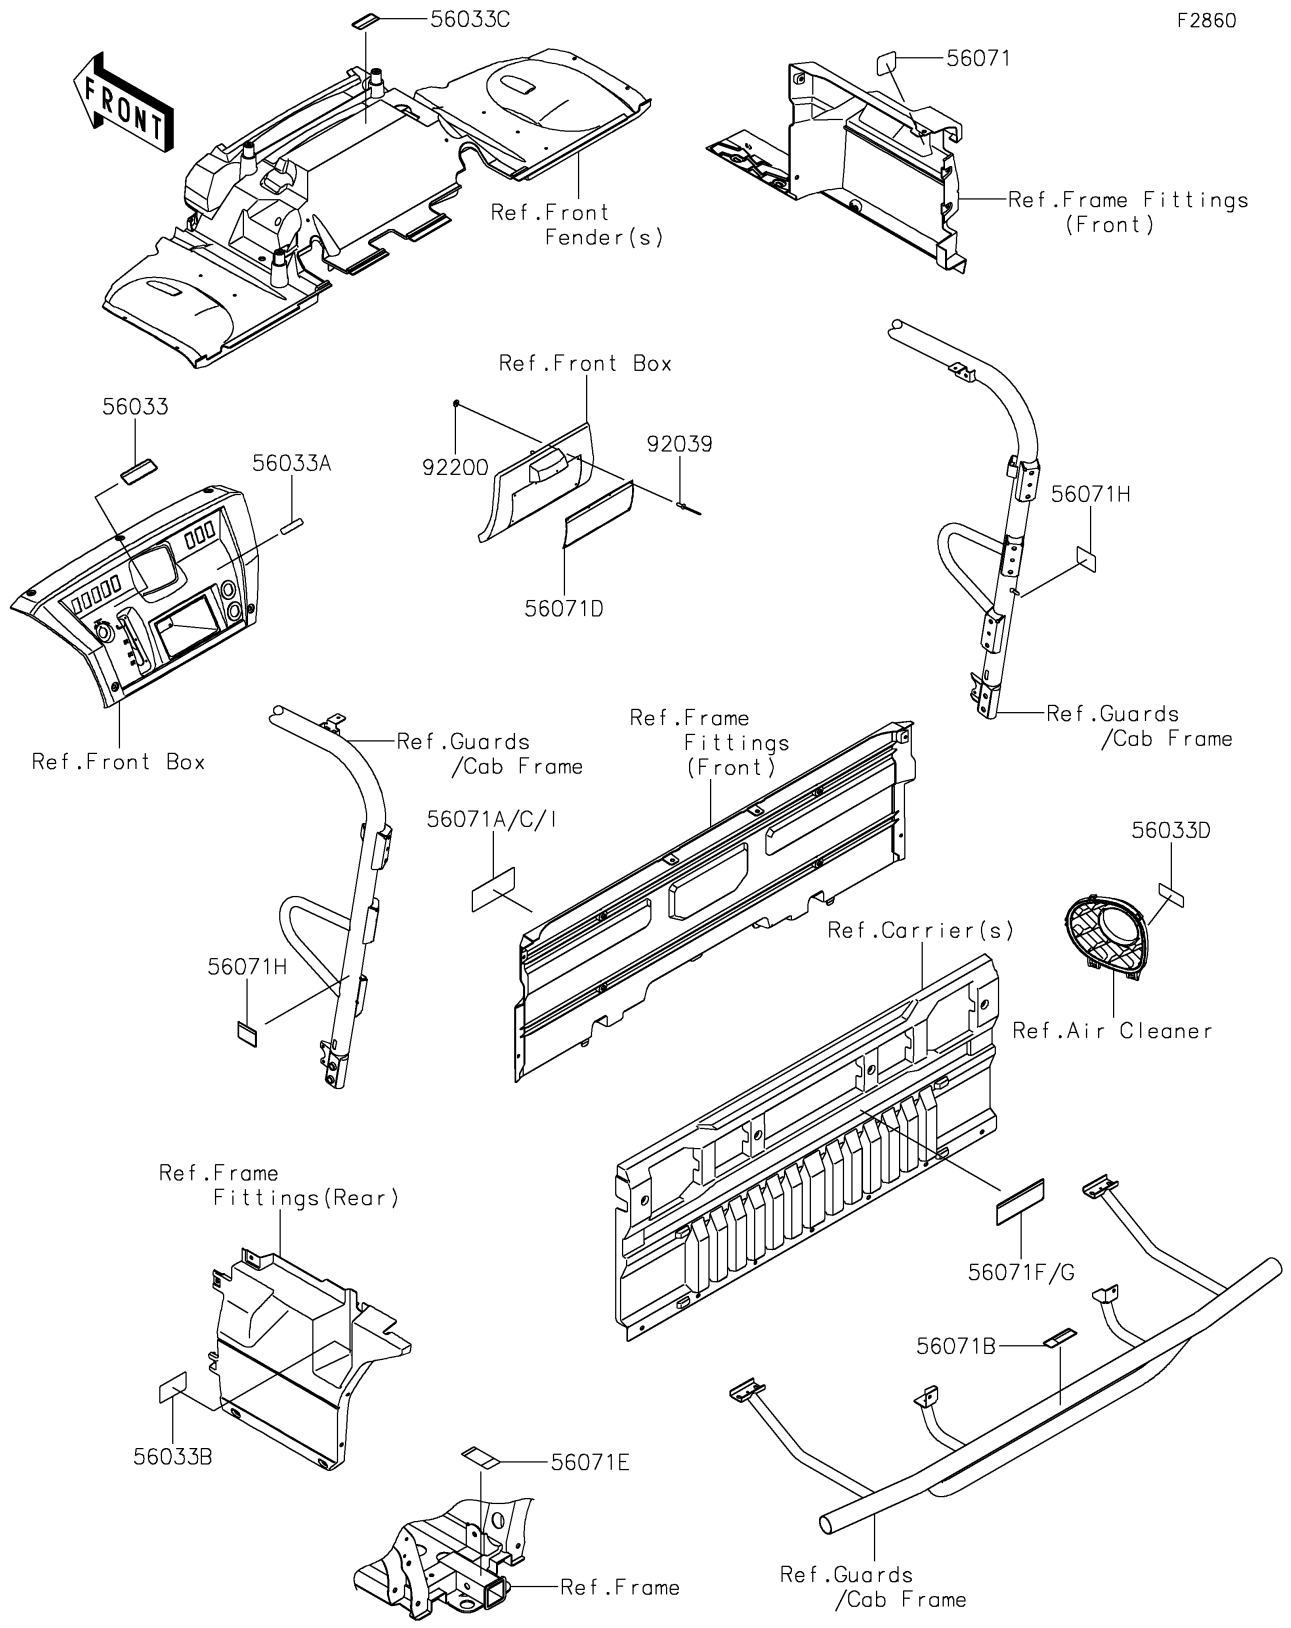

# 2025 MULE PRO-FXR 1000 PARTS DIAGRAM

Labels

F2860

## 2025 MULE PRO-FXR 1000 PARTS LIST

### Labels

ITEM NAME	PART NUMBER	QUANTITY
LABEL-MANUAL,SHIFT NOTICE (Ref # 56033)	56033-0822	1
LABEL-MANUAL,DC OUTLET (Ref # 56033A)	56033-0997	1
LABEL-MANUAL,DRIVE BELT (Ref # 56033B)	56033-1000	1
LABEL-MANUAL,FRONT HOOD (Ref # 56033C)	56033-1379	1
LABEL-MANUAL,AIR CLEANER (Ref # 56033D)	56033-1488	1
LABEL-WARNING,GASOLINE (Ref # 56071)	56071-0588	1
LABEL-WARNING,TIRE&LOAD (Ref # 56071A)	56071-0674	1
LABEL-WARNING,BUMPER (Ref # 56071B)	56071-0676	1
LABEL-WARNING,TIRE&LOAD (Ref # 56071C)	56071-0678	1
LABEL-WARNING,GENERAL (Ref # 56071D)	56071-0710	1
LABEL-WARNING,TRAILER HITCH (Ref # 56071E)	56071-0711	1
LABEL-WARNING,CARGO CAPA. (Ref # 56071F)	56071-0715	1
LABEL-WARNING,CARGO CAPA. (Ref # 56071G)	56071-0716	1
LABEL-WARNING,BED OPERATION (Ref # 56071H)	56071-0718	2
RIVET,3.2X8 (Ref # 92039)	92039-3763	6
WASHER,3.5X8X1 (Ref # 92200)	92200-1251	6