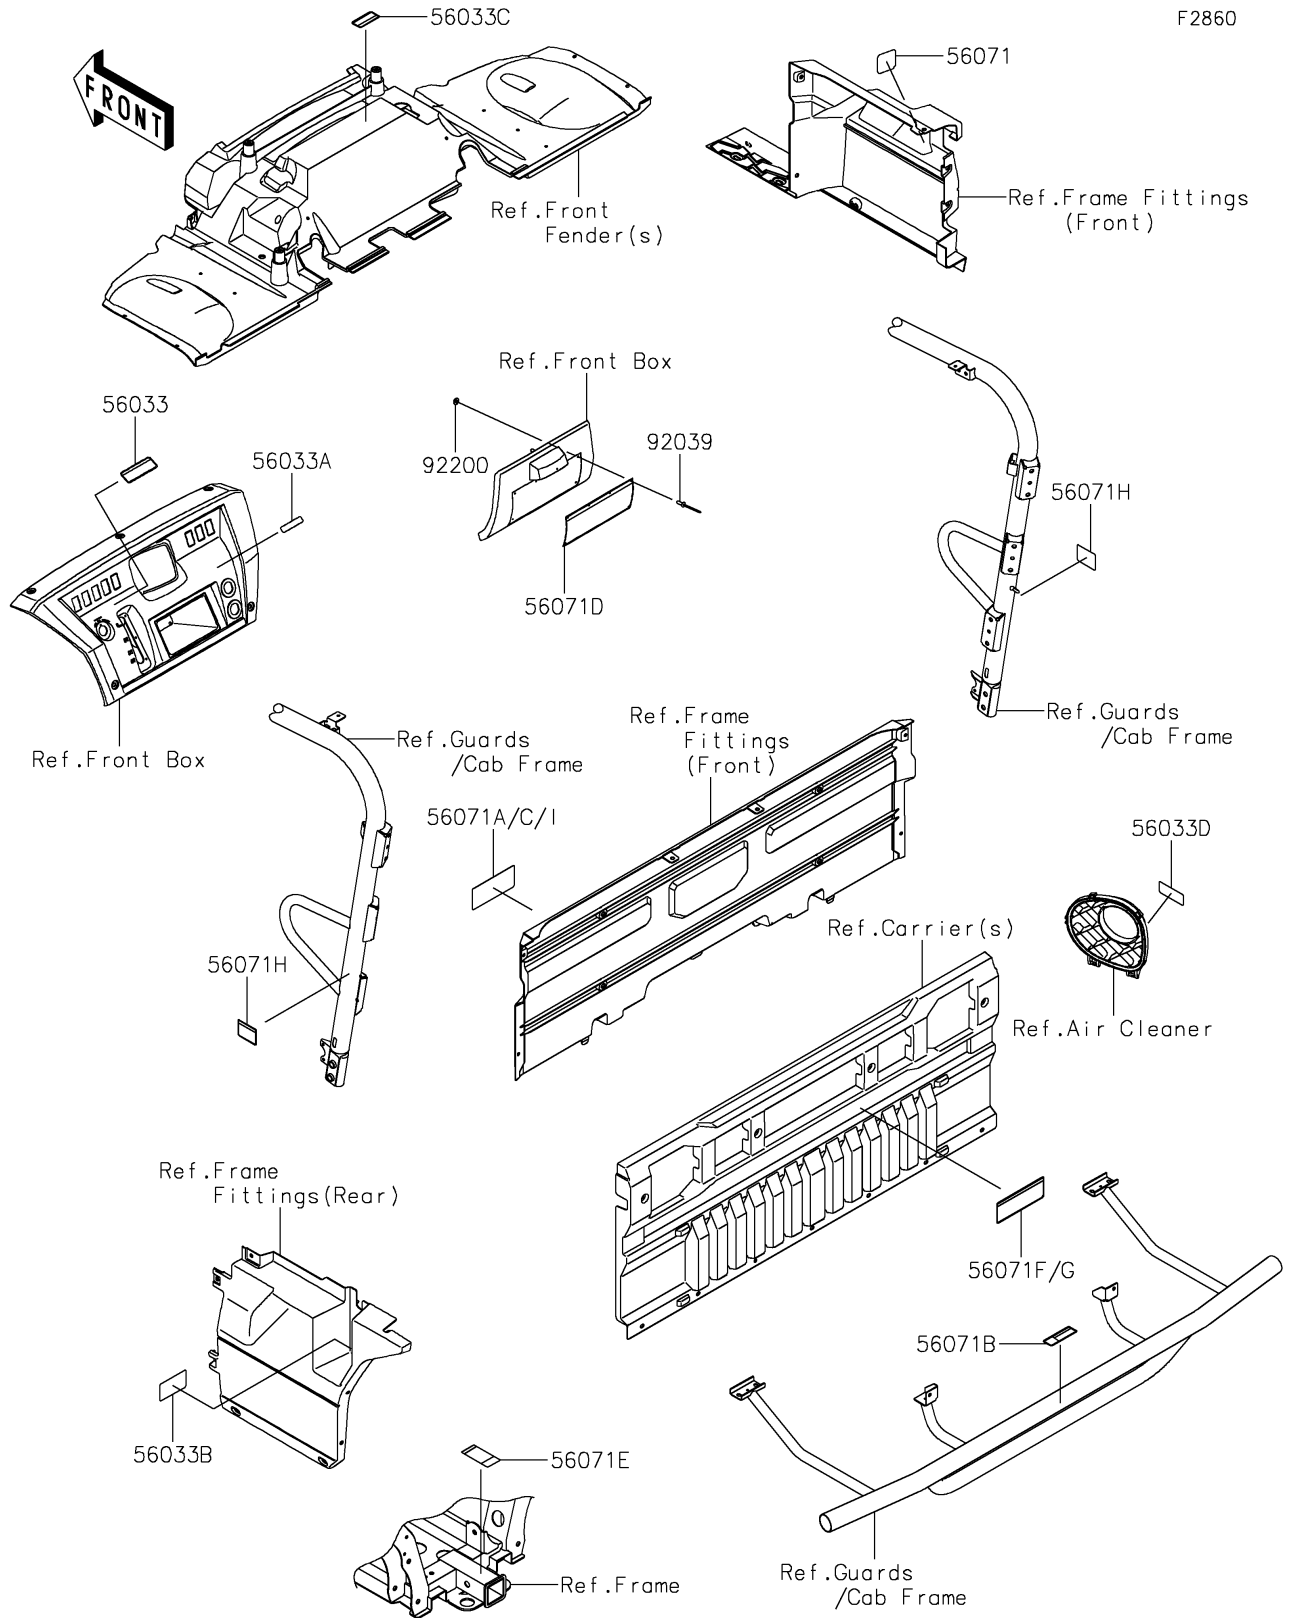

2024 MULE PRO-FXR™ 1000 PARTS DIAGRAM

Labels

F2860

2024 MULE PRO-FXR™ 1000 PARTS LIST

Labels

ITEM NAME	PART NUMBER	QUANTITY
LABEL-MANUAL,SHIFT NOTICE (Ref # 56033)	56033-0822	1
LABEL-MANUAL,DC OUTLET (Ref # 56033A)	56033-0997	1
LABEL-MANUAL,DRIVE BELT (Ref # 56033B)	56033-1000	1
LABEL-MANUAL,FRONT HOOD (Ref # 56033C)	56033-1379	1
LABEL-MANUAL,AIR CLEANER (Ref # 56033D)	56033-1488	1
LABEL-WARNING,GASOLINE (Ref # 56071)	56071-0588	1
LABEL-WARNING,TIRE&LOAD (Ref # 56071A)	56071-0674	1
LABEL-WARNING,BUMPER (Ref # 56071B)	56071-0676	1
LABEL-WARNING,TIRE&LOAD (Ref # 56071C)	56071-0678	1
LABEL-WARNING,GENERAL (Ref # 56071D)	56071-0710	1
LABEL-WARNING,TRAILER HITCH (Ref # 56071E)	56071-0711	1
LABEL-WARNING,CARGO CAPA. (Ref # 56071F)	56071-0715	1
LABEL-WARNING,CARGO CAPA. (Ref # 56071G)	56071-0716	1
LABEL-WARNING,BED OPERATION (Ref # 56071H)	56071-0718	2
RIVET,3.2X8 (Ref # 92039)	92039-3763	6
WASHER,3.5X8X1 (Ref # 92200)	92200-1251	6