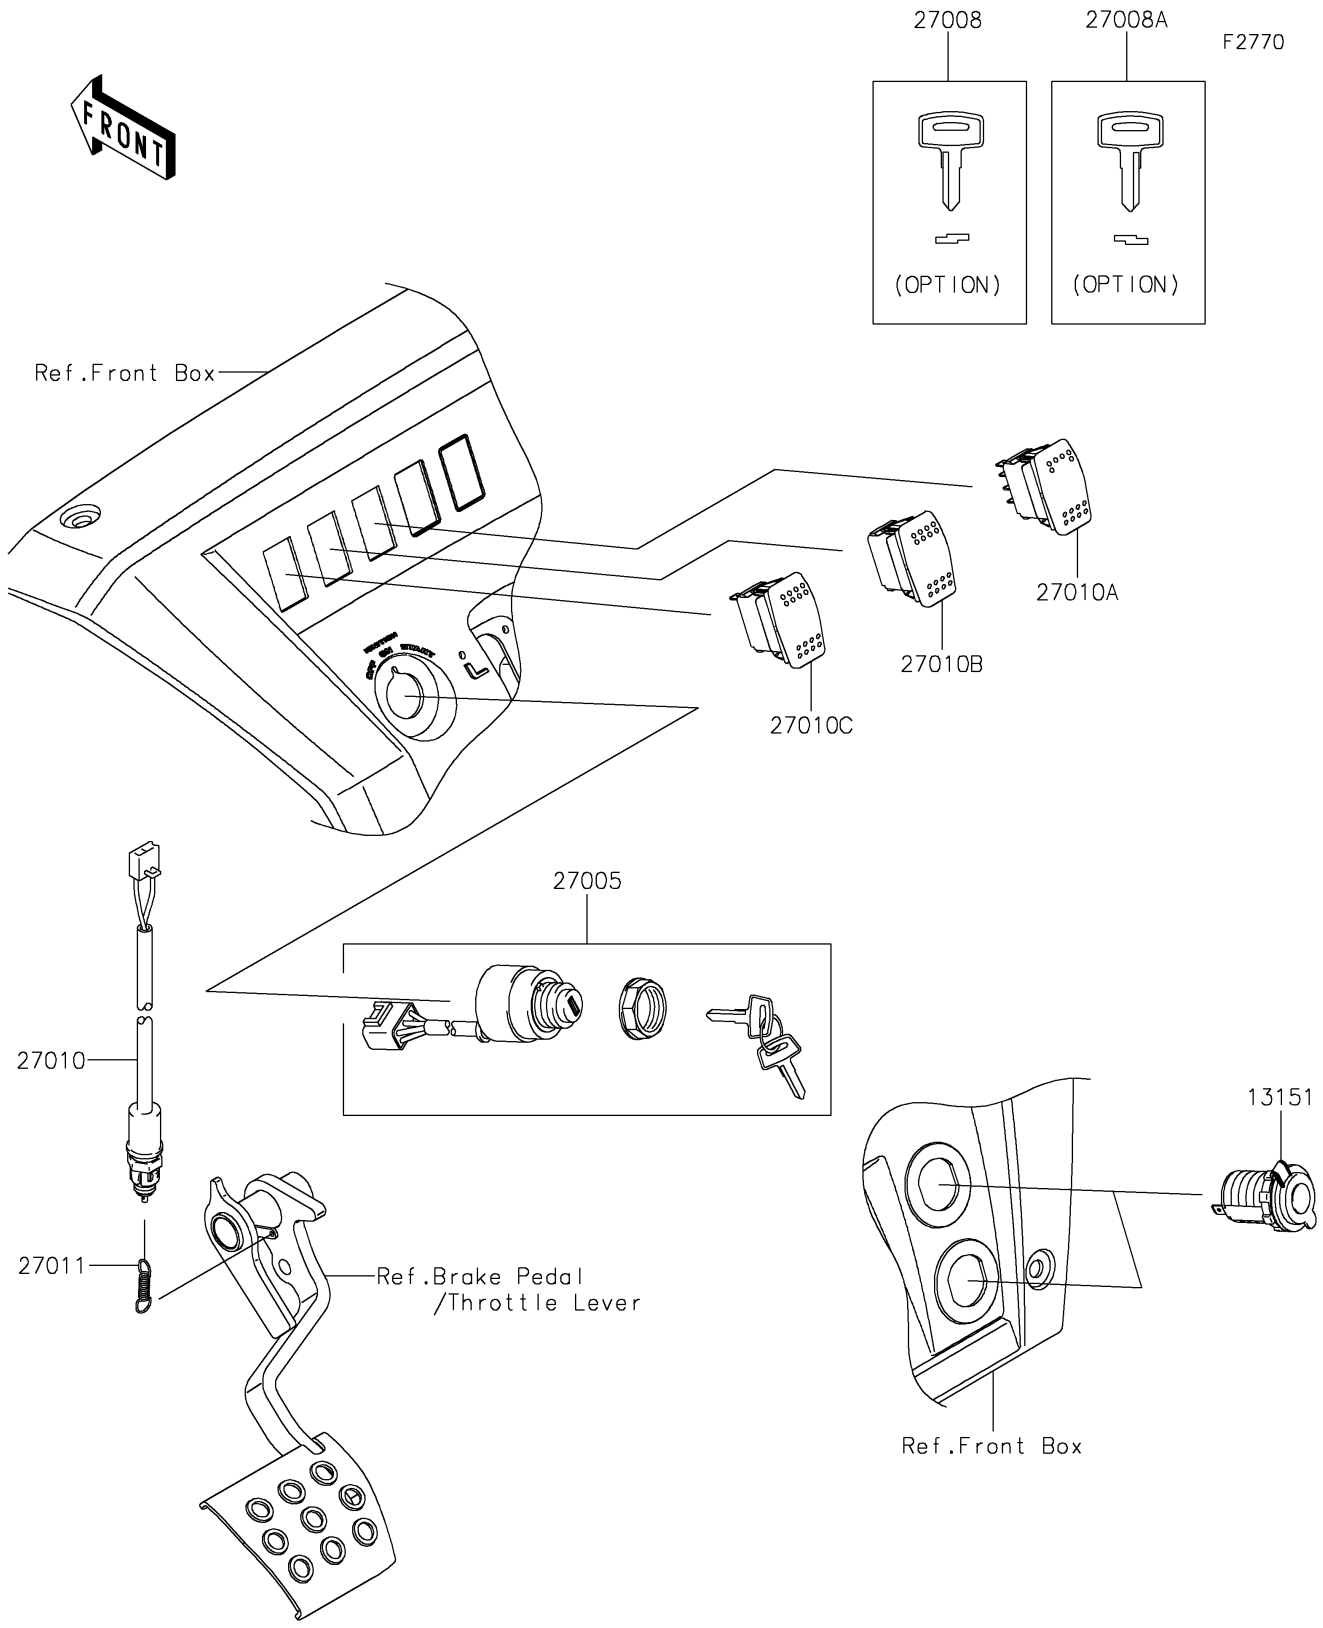

# 2025 MULE PRO-FXR 1000 PARTS DIAGRAM

## Ignition Switch

## 2025 MULE PRO-FXR 1000 PARTS LIST

### Ignition Switch

ITEM NAME	PART NUMBER	QUANTITY
SWITCH-COMP,OUTLET,12V (Ref # 13151)	13151-0556	2
SWITCH-ASSY-IGNITION (Ref # 27005)	27005-0643	1
KEY-LOCK,BLANK (Ref # 27008)	27008-1153	1
KEY-LOCK,BLANK (Ref # 27008A)	27008-1157	1
SWITCH,BRAKE (Ref # 27010)	27010-0724	1
SWITCH,HEAD LAMP (Ref # 27010A)	27010-0750	1
SWITCH,2WD/4WD (Ref # 27010B)	27010-0751	1
SWITCH,DIFF LOCK (Ref # 27010C)	27010-0810	1
SPRING,BRAKE LAMP SWITCH (Ref # 27011)	27011-006	1