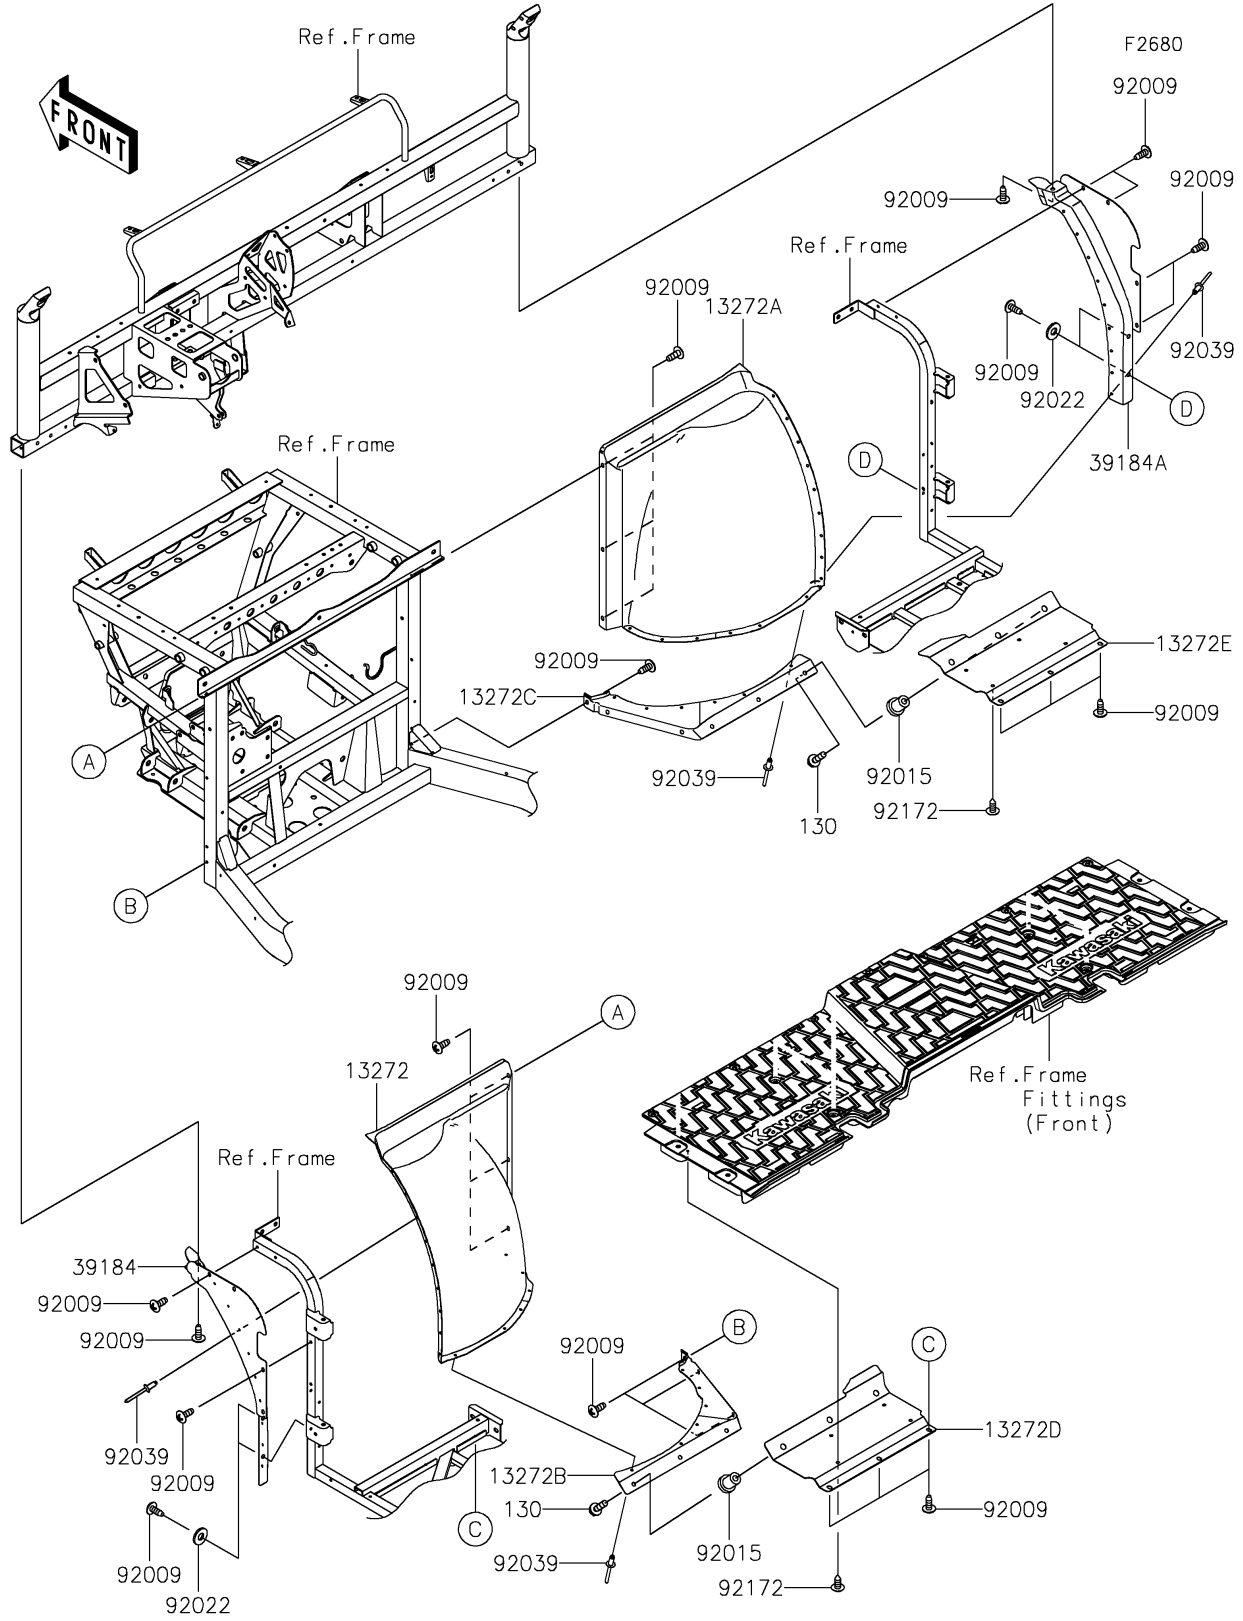

2026 MULE PRO-FXR™ 1000 PARTS DIAGRAM

Guard(s)

2026 MULE PRO-FXR™ 1000 PARTS LIST

Guard(s)

ITEM NAME	PART NUMBER	QUANTITY
PLATE (Ref # 13272)	13272-2323	1
PLATE (Ref # 13272A)	13272-2324	1
PLATE (Ref # 13272B)	13272-2327	1
PLATE (Ref # 13272C)	13272-2328	1
PLATE,UNDER GUARD,LH (Ref # 13272D)	13272-2330	1
PLATE,UNDER GUARD,RH (Ref # 13272E)	13272-2331	1
BRACKET-ASSY,SIDE,LH (Ref # 39184)	39184-0718	1
BRACKET-ASSY,SIDE,RH (Ref # 39184A)	39184-0719	1
SCREW,TAPPING,6X16 (Ref # 92009)	92009-1166	32
NUT,RUBBER,6MM (Ref # 92015)	92015-1692	6
WASHER,8.2X19X2 (Ref # 92022)	92022-1533	4
RIVET,4.8X7.6 (Ref # 92039)	92039-0784	30
SCREW,6X16 (Ref # 92172)	92172-0284	8
BOLT-FLANGED,6X20 (Ref # 130)	130BA0620	6