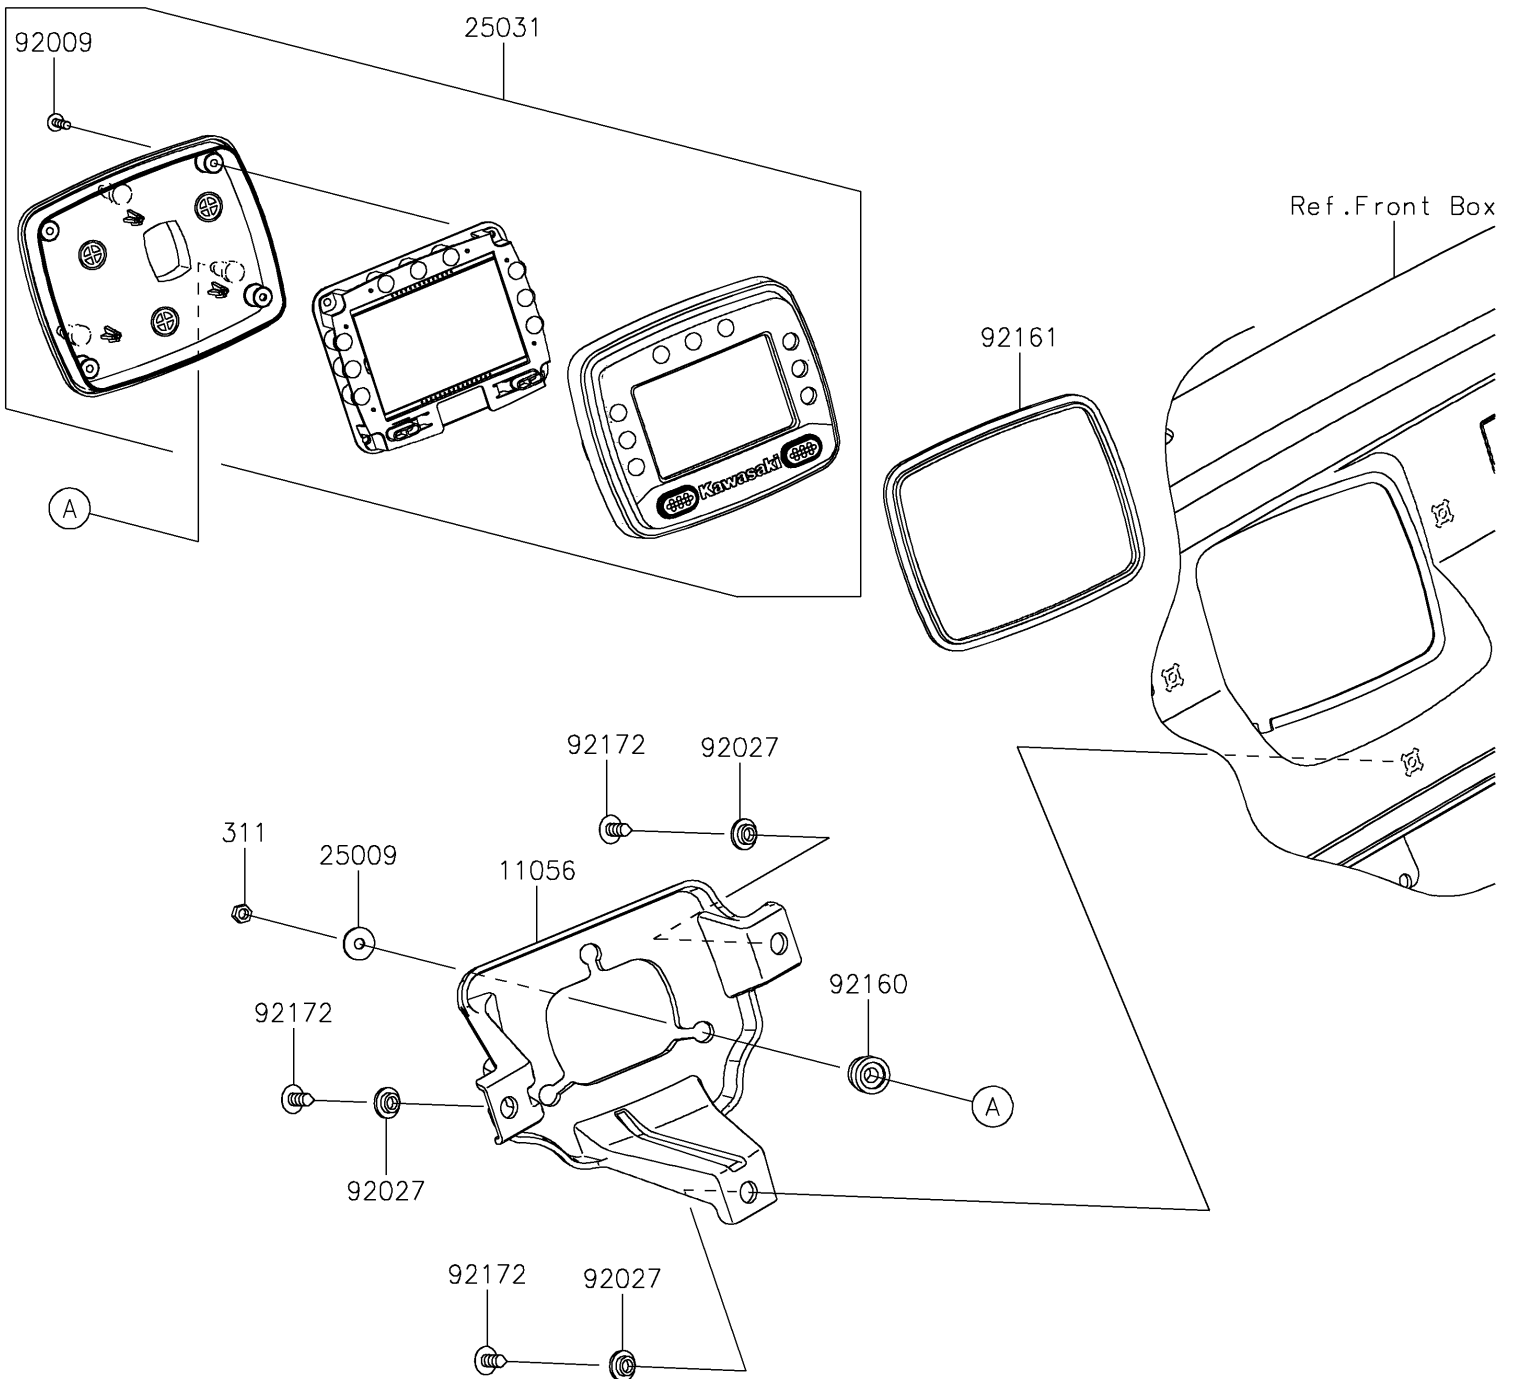

2024 MULE PRO-FXR™ 1000 PARTS DIAGRAM

Meter(s)

F2530

2024 MULE PRO-FXR™ 1000 PARTS LIST

Meter(s)

ITEM NAME	PART NUMBER	QUANTITY
BRACKET,METER (Ref # 11056)	11056-2956	1
WASHER,5.2X16X1.2 (Ref # 25009)	25009-004	3
METER-ASSY,LCD (Ref # 25031)	25031-1322	1
SCREW,TAPPING,3X12 (Ref # 92009)	92009-1255	4
COLLAR,L=4.6 (Ref # 92027)	92027-1168	3
DAMPER (Ref # 92160)	92160-1460	3
DAMPER,METER (Ref # 92161)	92161-0906	1
SCREW,6X16 (Ref # 92172)	92172-0284	3
NUT-HEX,5MM (Ref # 311)	311AB0500	3