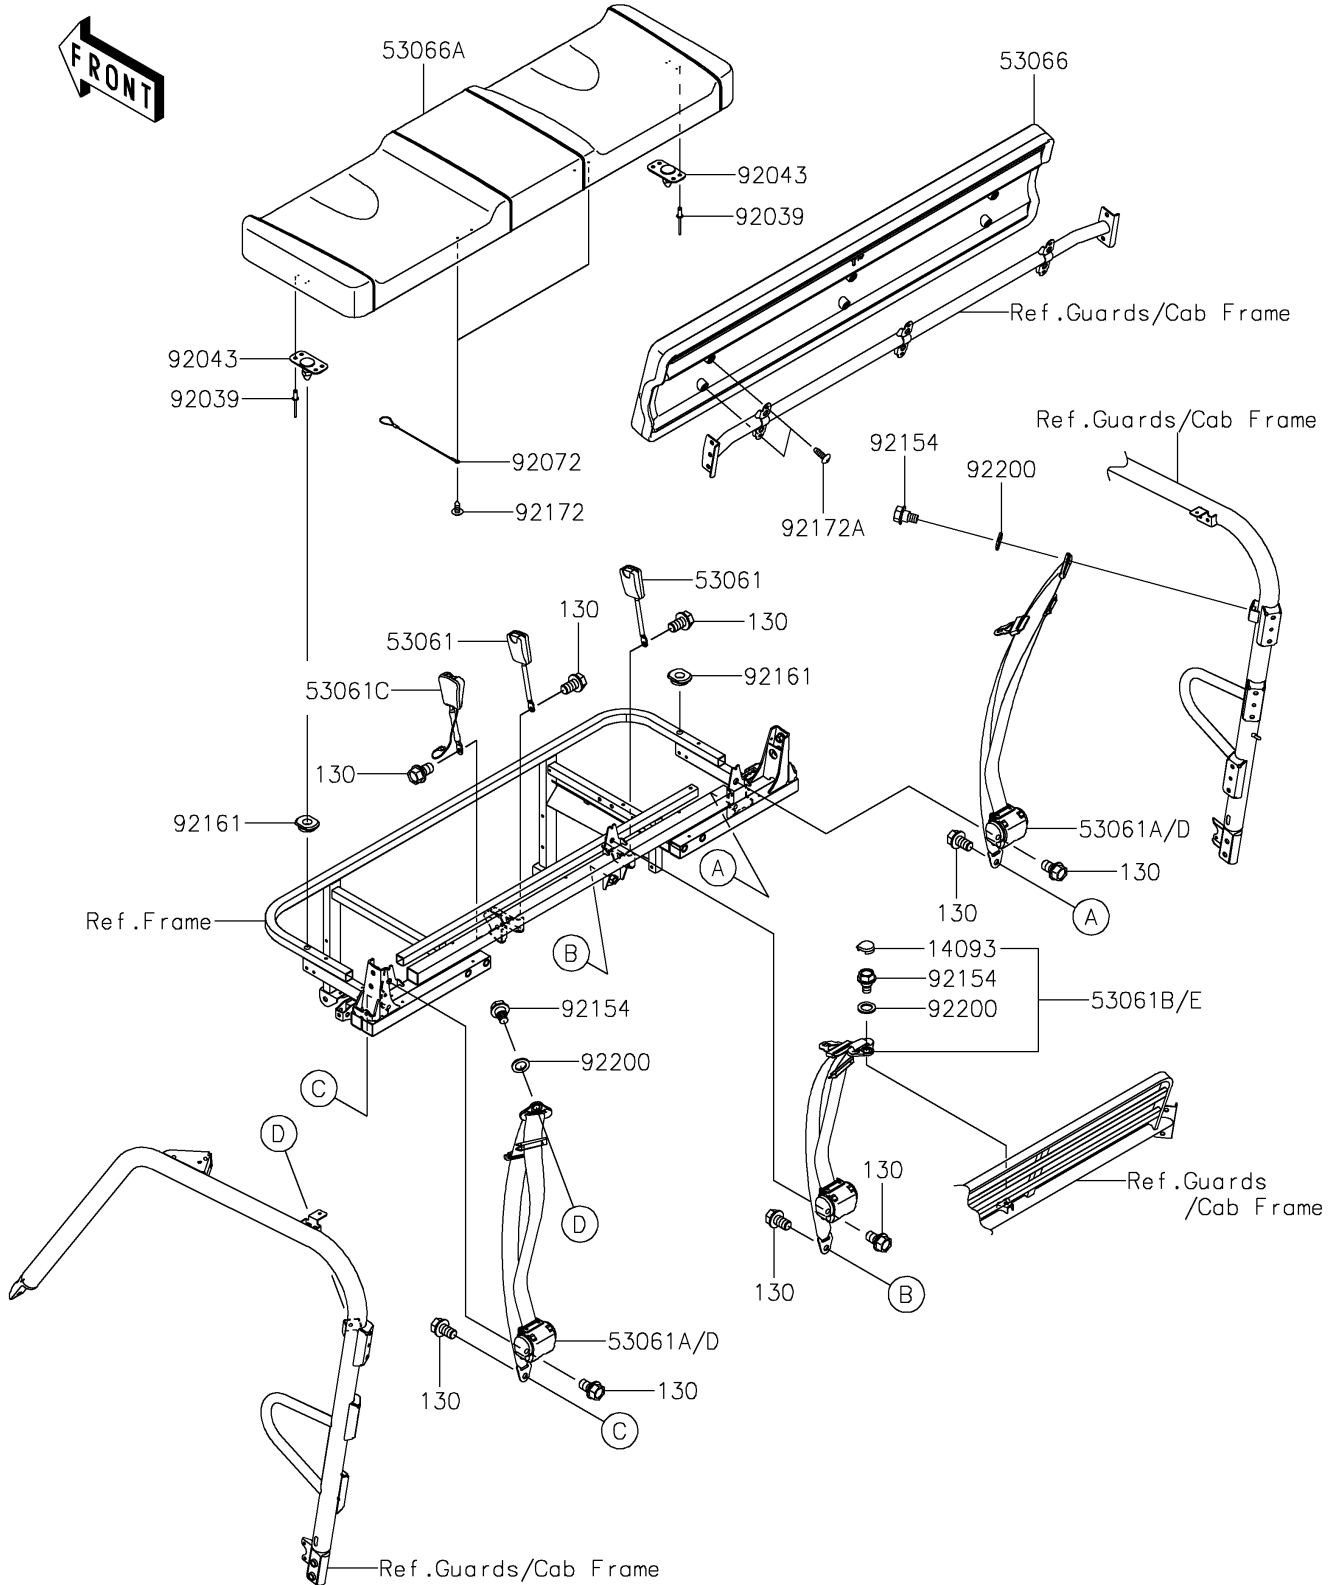

2025 MULE PRO-FXR 1000 PARTS DIAGRAM

Seat

F2510

2025 MULE PRO-FXR 1000 PARTS LIST

Seat

ITEM NAME	PART NUMBER	QUANTITY
COVER,D-RING (Ref # 14093)	14093-1037	1
BELT-SEAT,BUCKLE (Ref # 53061)	53061-0039	2
BELT-SEAT,FR,LH&RH (Ref # 53061A)	53061-0340	2
BELT-SEAT,MIDDLE (Ref # 53061B)	53061-0341	1
BELT-SEAT,BUCKLE,SW. (Ref # 53061C)	53061-0364	1
SEAT-ASSY,BACK,A.SILVER+BLK+BL (Ref # 53066)	53066-0746-55X	1
SEAT-ASSY,A.SILVER+BLK (Ref # 53066A)	53066-0747-61P	1
RIVET (Ref # 92039)	92039-0747	8
PIN (Ref # 92043)	92043-0859	2
BAND (Ref # 92072)	92072-0769	2
BOLT,FLANGED,10X19.5 (Ref # 92154)	92154-1959	3
DAMPER,10.5X30X8.2 (Ref # 92161)	92161-1784	2
SCREW,6X16 (Ref # 92172)	92172-0284	2
SCREW,TAPPING,6X20 (Ref # 92172A)	92172-0488	6
WASHER,16X22X2 (Ref # 92200)	92200-1798	3
BOLT-FLANGED,12X20 (Ref # 130)	130BA1220	9