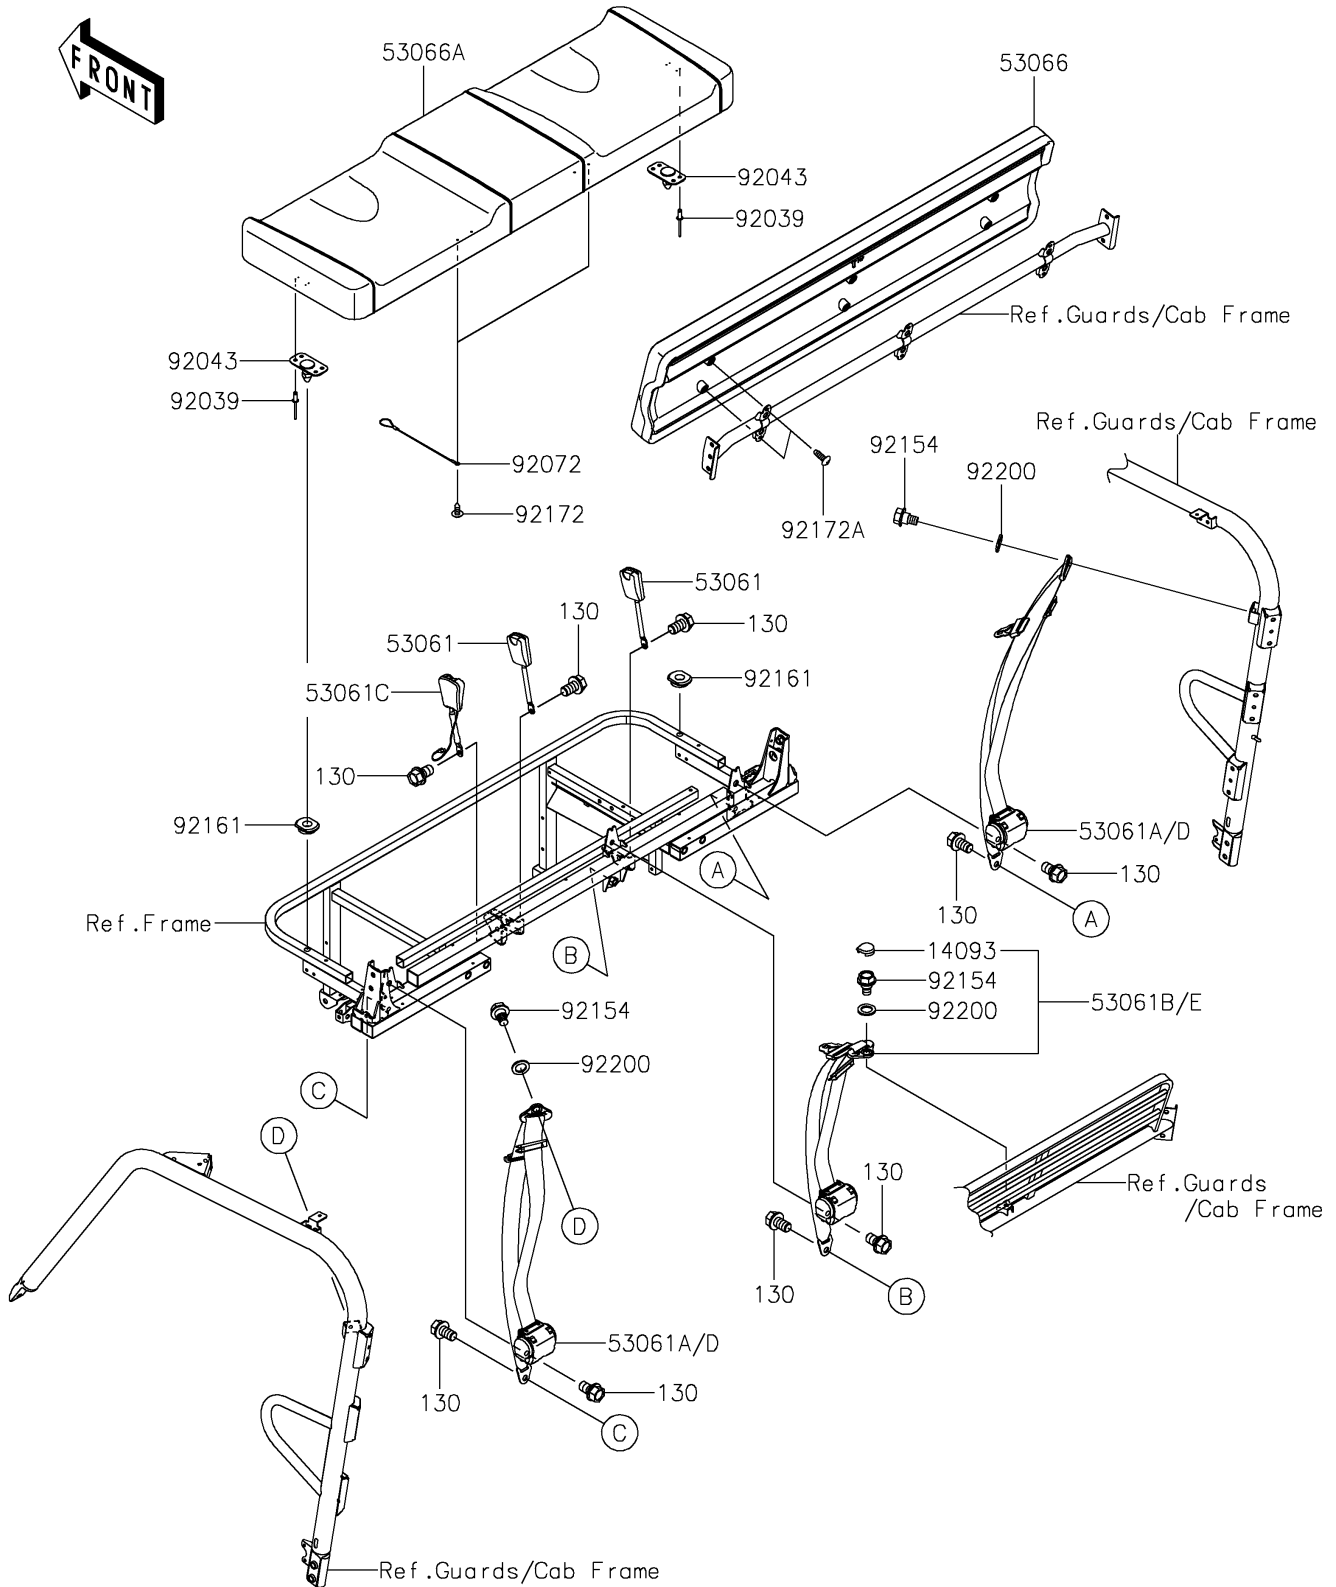

2024 MULE PRO-FXR™ 1000 PARTS DIAGRAM

Seat

F2510

2024 MULE PRO-FXR™ 1000 PARTS LIST

Seat

ITEM NAME	PART NUMBER	QUANTITY
COVER,D-RING (Ref # 14093)	14093-1037	1
BELT-SEAT,BUCKLE (Ref # 53061)	53061-0039	2
BELT-SEAT,FR,LH&RH (Ref # 53061A)	53061-0340	2
BELT-SEAT,MIDDLE (Ref # 53061B)	53061-0341	1
BELT-SEAT,BUCKLE,SW. (Ref # 53061C)	53061-0364	1
SEAT-ASSY,BACK,A.SILVER+BLK+BL (Ref # 53066)	53066-0746-55X	1
SEAT-ASSY,A.SILVER+BLK (Ref # 53066A)	53066-0747-61P	1
RIVET (Ref # 92039)	92039-0747	8
PIN (Ref # 92043)	92043-0859	2
BAND (Ref # 92072)	92072-0769	2
BOLT,FLANGED,10X19.5 (Ref # 92154)	92154-1959	3
DAMPER,10.5X30X8.2 (Ref # 92161)	92161-1784	2
SCREW,6X16 (Ref # 92172)	92172-0284	2
SCREW,TAPPING,6X20 (Ref # 92172A)	92172-0488	6
WASHER,16X22X2 (Ref # 92200)	92200-1798	3
BOLT-FLANGED,12X20 (Ref # 130)	130BA1220	9