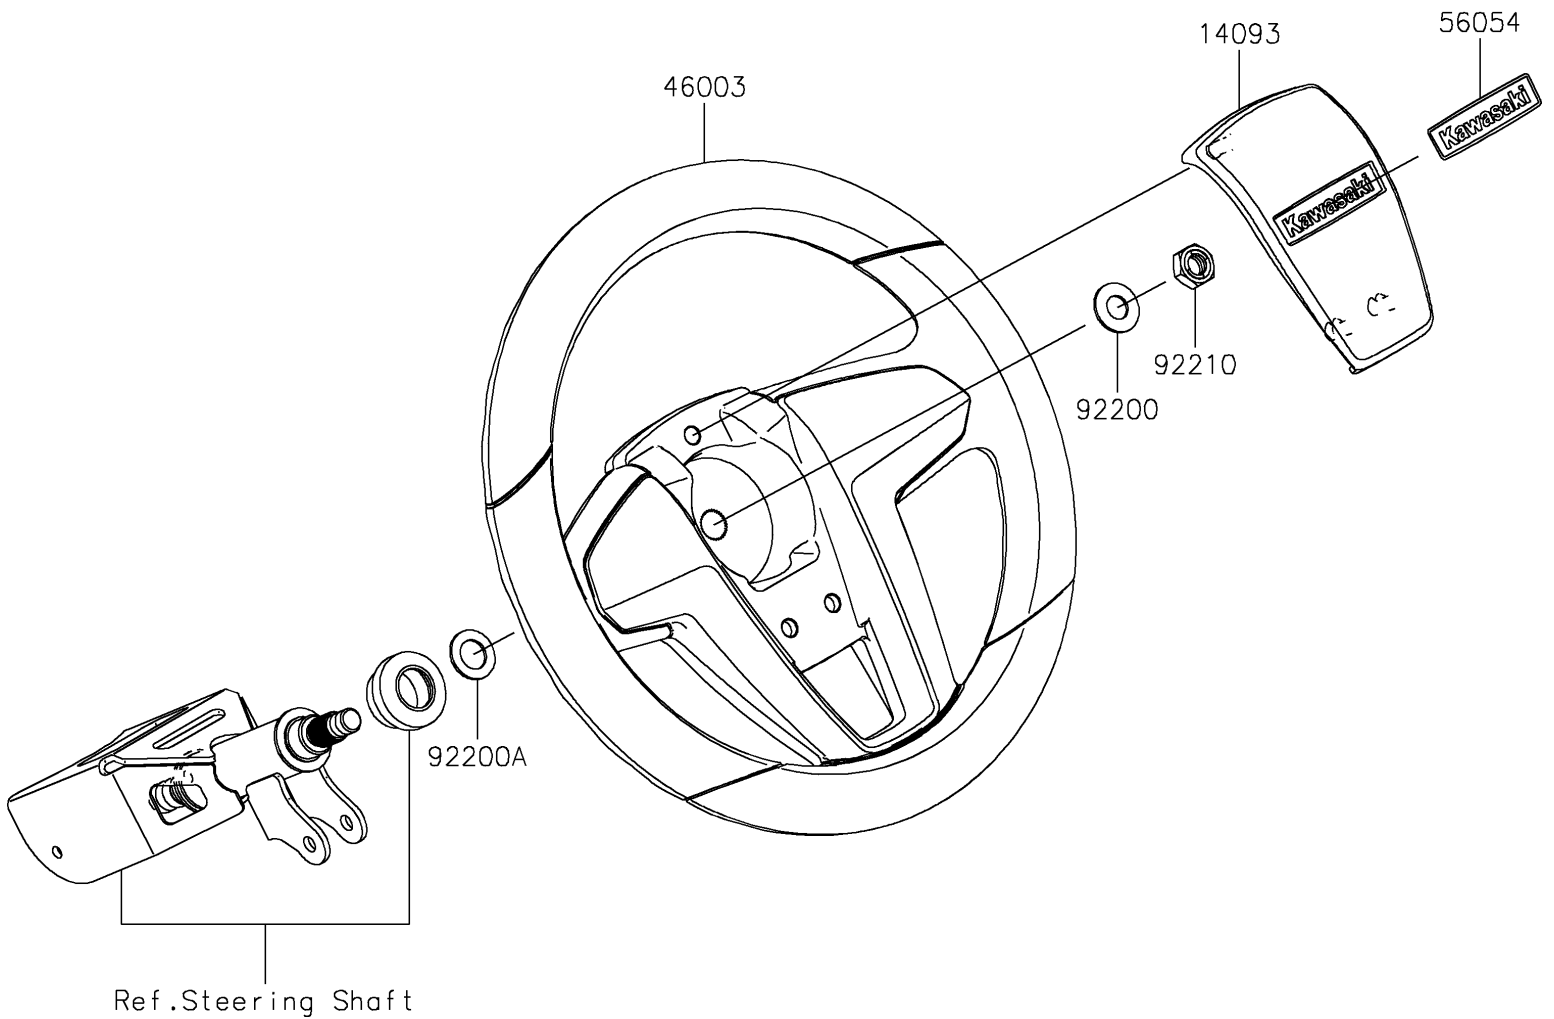

2025 MULE PRO-FXR 1000 PARTS DIAGRAM

Steering Wheel

F2311

2025 MULE PRO-FXR 1000 PARTS LIST

Steering Wheel

ITEM NAME	PART NUMBER	QUANTITY
COVER,HORN SWITCH (Ref # 14093)	14093-1144	1
HANDLE (Ref # 46003)	46003-0808	1
MARK,CENTER LOGO,KAWASAKI (Ref # 56054)	56054-2907	1
WASHER,12.1X25X1.6 (Ref # 92200)	92200-0455	1
WASHER,15X25X1.6 (Ref # 92200A)	92200-0460	1
NUT,LOCK,12MM (Ref # 92210)	92210-1249	1