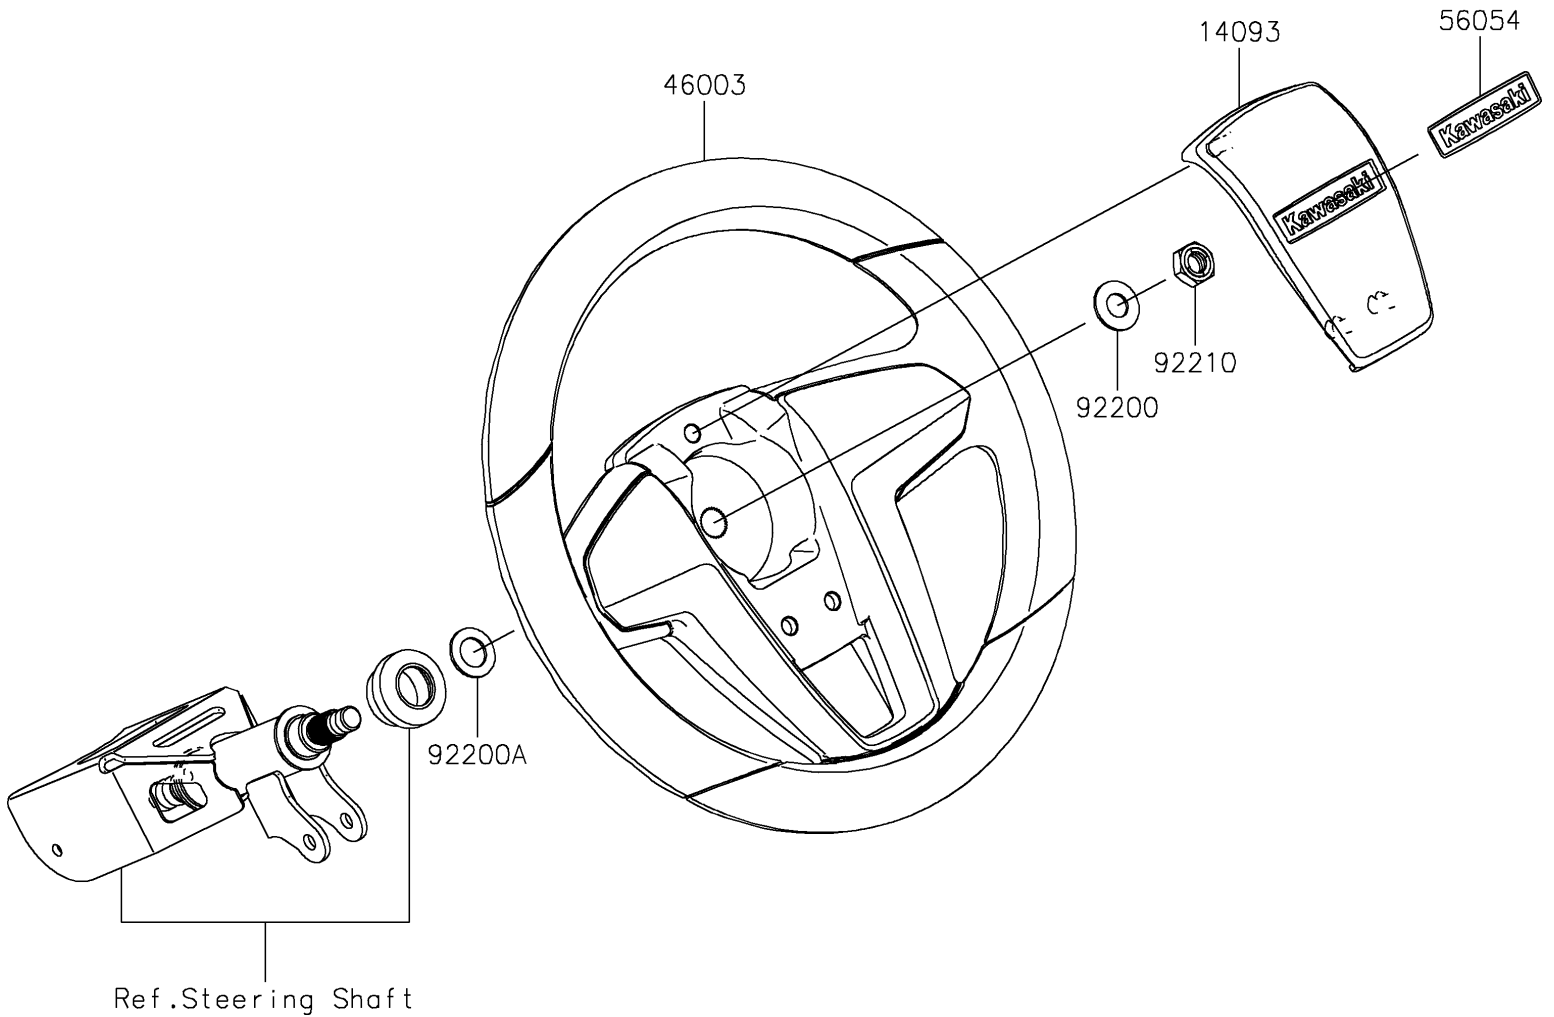

2024 MULE PRO-FXR™ 1000 PARTS DIAGRAM

Steering Wheel

F2311

2024 MULE PRO-FXR™ 1000 PARTS LIST

Steering Wheel

ITEM NAME	PART NUMBER	QUANTITY
COVER,HORN SWITCH (Ref # 14093)	14093-1144	1
HANDLE (Ref # 46003)	46003-0808	1
MARK,CENTER LOGO,KAWASAKI (Ref # 56054)	56054-2907	1
WASHER,12.1X25X1.6 (Ref # 92200)	92200-0455	1
WASHER,15X25X1.6 (Ref # 92200A)	92200-0460	1
NUT,LOCK,12MM (Ref # 92210)	92210-1249	1