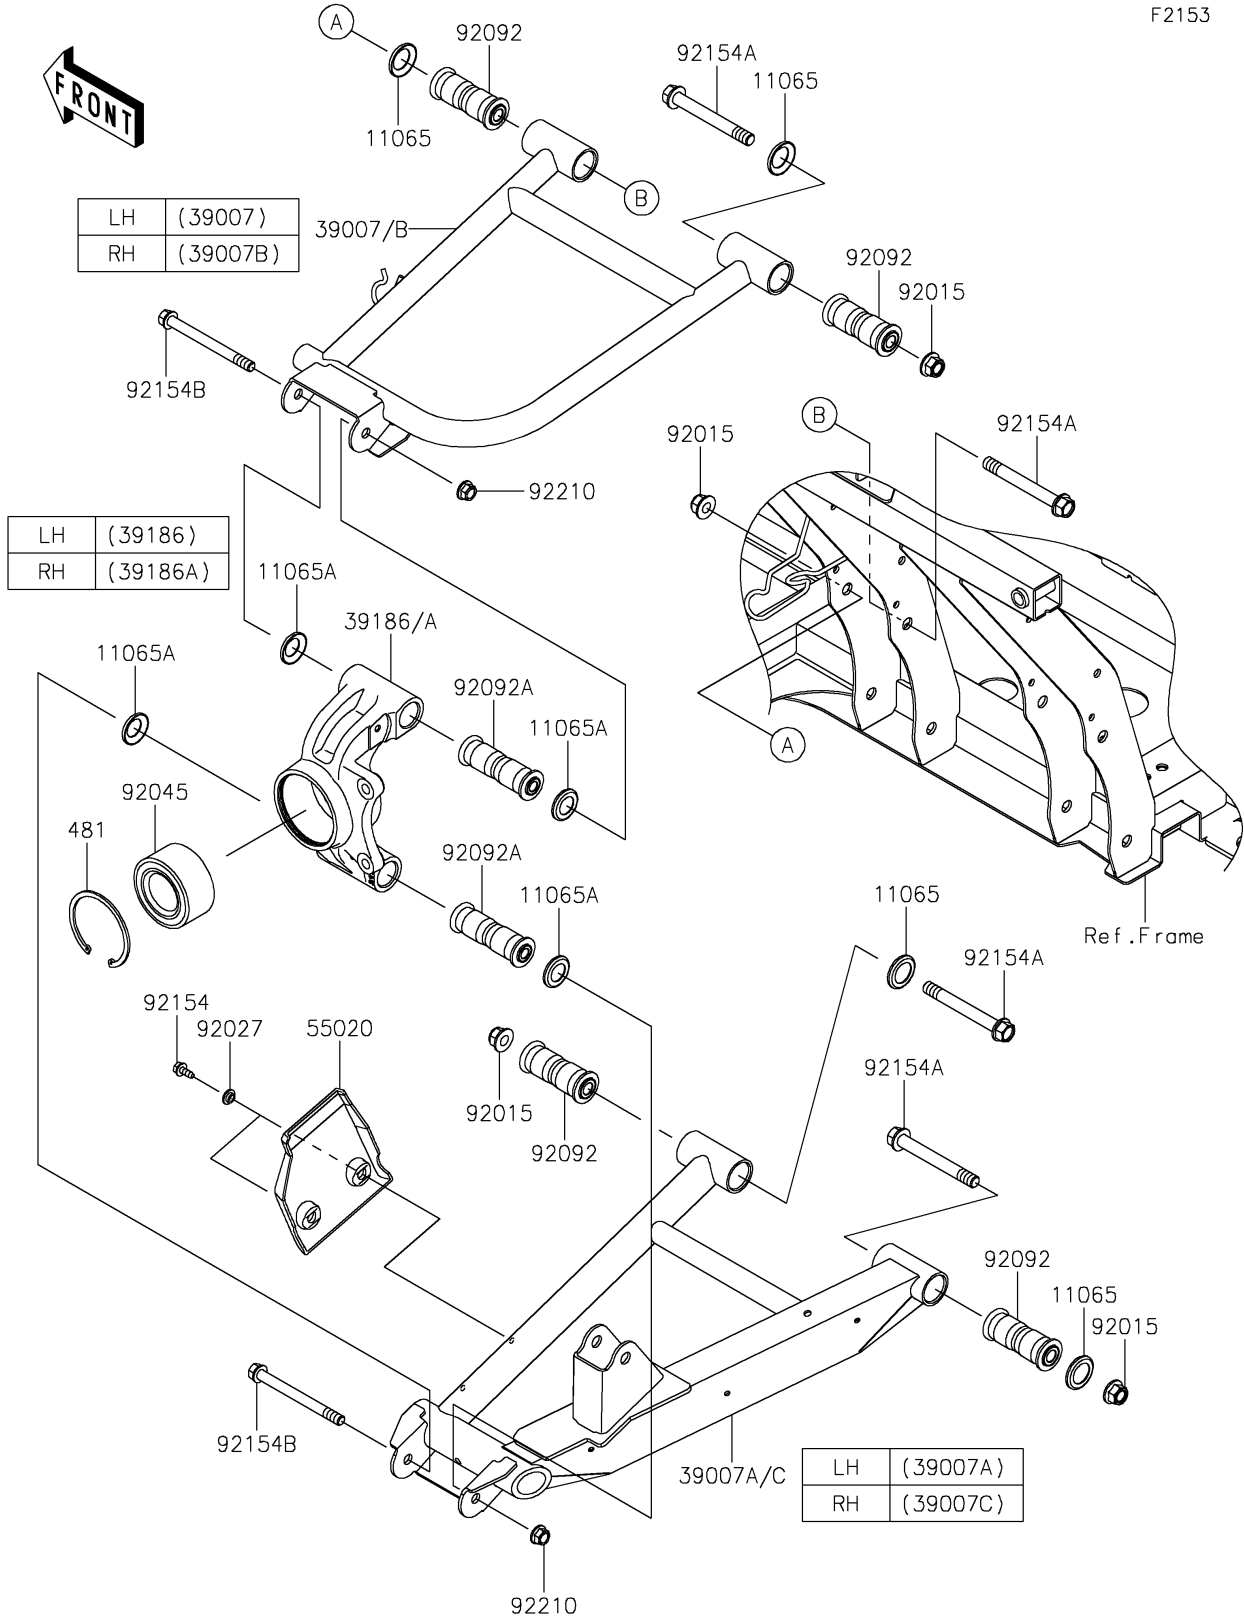

2025 MULE PRO-FXR 1000 PARTS DIAGRAM

Rear Suspension

F2153

2025 MULE PRO-FXR 1000 PARTS LIST

Rear Suspension

ITEM NAME	PART NUMBER	QUANTITY
CAP,ARM (Ref # 11065)	11065-0838	8
CAP (Ref # 11065A)	11065-0849	8
ARM-SUSP,RR,UPP,LH,BLACK (Ref # 39007)	39007-0481-10	1
ARM-SUSP,RR,LWR,LH,BLACK (Ref # 39007A)	39007-0482-10	1
ARM-SUSP,RR,UPP,RH,BLACK (Ref # 39007B)	39007-0483-10	1
ARM-SUSP,RR,LWR,RH,BLACK (Ref # 39007C)	39007-0484-10	1
KNUCKLE,RR,LH (Ref # 39186)	39186-0317	1
KNUCKLE,RR,RH (Ref # 39186A)	39186-0318	1
GUARD,RR CVJ (Ref # 55020)	55020-0931	2
NUT,LOCK,FLANGED,12MM (Ref # 92015)	92015-1433	8
COLLAR,L=4.6 (Ref # 92027)	92027-1168	4
BEARING-BALL,40X74X36 (Ref # 92045)	92045-0993	2
BUSHING-RUBBER,12X20X78 (Ref # 92092)	92092-0028	8
BUSHING-RUBBER,10.1X17X88 (Ref # 92092A)	92092-0029	4
BOLT,6X15.6 (Ref # 92154)	92154-1250	4
BOLT,FLANGED,12X100 (Ref # 92154A)	92154-1318	8
BOLT,FLANGED,10X110 (Ref # 92154B)	92154-1353	4
NUT,LOCK,FLANGED,10MM (Ref # 92210)	92210-0276	4
CIRCLIP-TYPE-C (Ref # 481)	481J7500	2