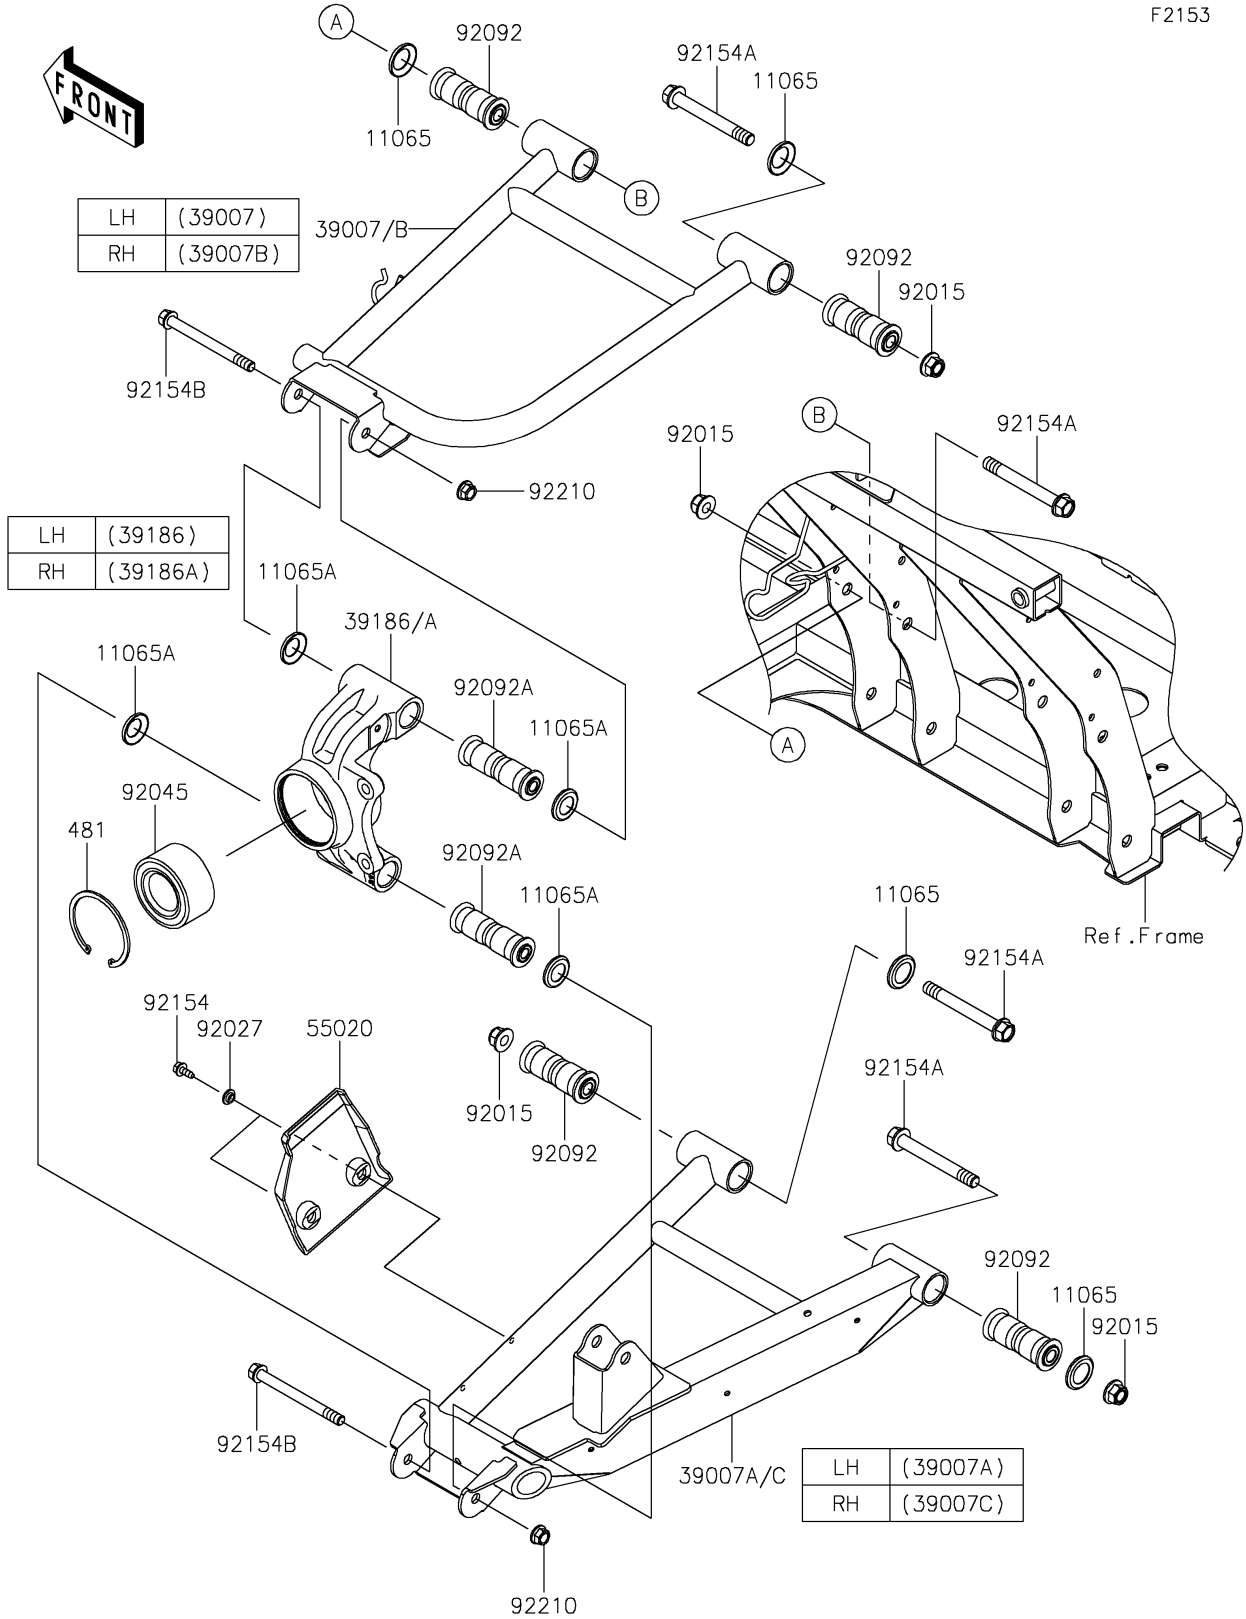

# 2024 MULE PRO-FXR™ 1000 PARTS DIAGRAM

## Rear Suspension

F2153

## 2024 MULE PRO-FXR™ 1000 PARTS LIST

### Rear Suspension

ITEM NAME	PART NUMBER	QUANTITY
CAP,ARM (Ref # 11065)	11065-0838	8
CAP (Ref # 11065A)	11065-0849	8
ARM-SUSP,RR,UPP,LH,BLACK (Ref # 39007)	39007-0481-10	1
ARM-SUSP,RR,LWR,LH,BLACK (Ref # 39007A)	39007-0482-10	1
ARM-SUSP,RR,UPP,RH,BLACK (Ref # 39007B)	39007-0483-10	1
ARM-SUSP,RR,LWR,RH,BLACK (Ref # 39007C)	39007-0484-10	1
KNUCKLE,RR,LH (Ref # 39186)	39186-0317	1
KNUCKLE,RR,RH (Ref # 39186A)	39186-0318	1
GUARD,RR CVJ (Ref # 55020)	55020-0931	2
NUT,LOCK,FLANGED,12MM (Ref # 92015)	92015-1433	8
COLLAR,L=4.6 (Ref # 92027)	92027-1168	4
BEARING-BALL,40X74X36 (Ref # 92045)	92045-0993	2
BUSHING-RUBBER,12X20X78 (Ref # 92092)	92092-0028	8
BUSHING-RUBBER,10.1X17X88 (Ref # 92092A)	92092-0029	4
BOLT,6X15.6 (Ref # 92154)	92154-1250	4
BOLT,FLANGED,12X100 (Ref # 92154A)	92154-1318	8
BOLT,FLANGED,10X110 (Ref # 92154B)	92154-1353	4
NUT,LOCK,FLANGED,10MM (Ref # 92210)	92210-0276	4
CIRCLIP-TYPE-C (Ref # 481)	481J7500	2