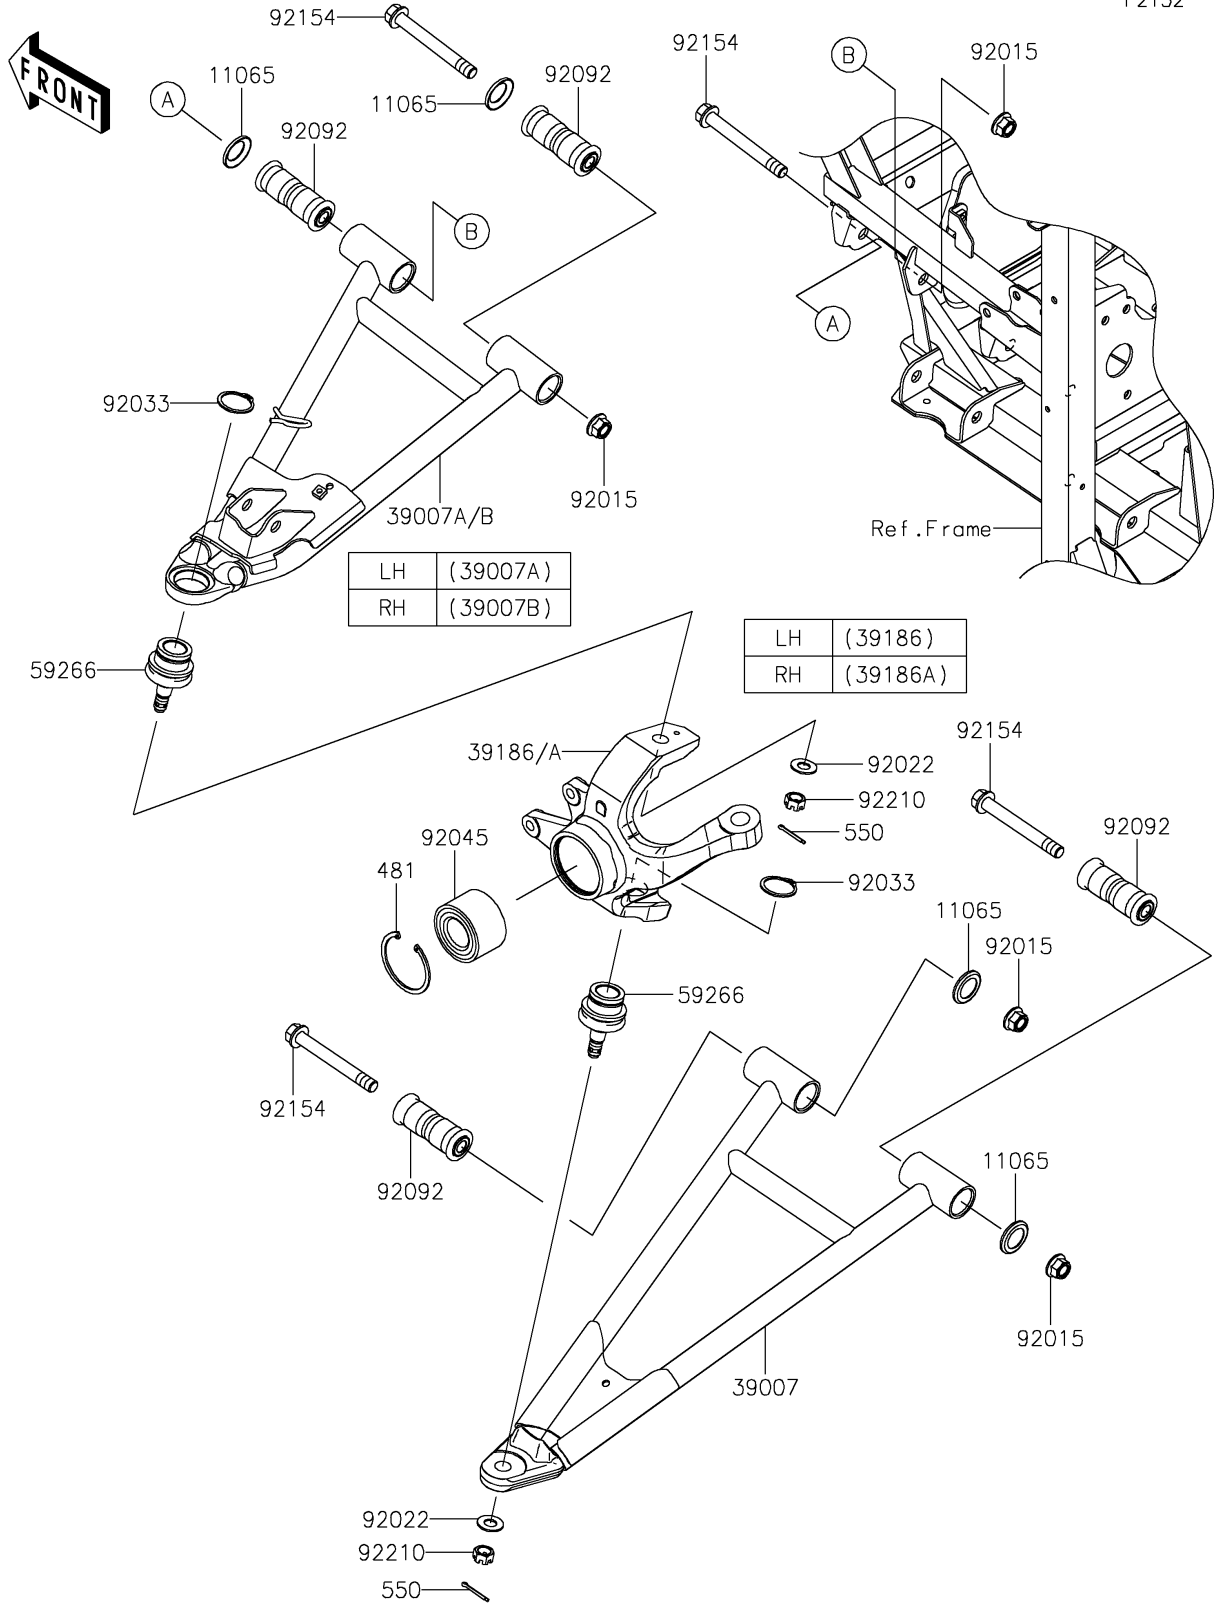

2025 MULE PRO-FXR 1000 PARTS DIAGRAM

Front Suspension

F2152

2025 MULE PRO-FXR 1000 PARTS LIST

Front Suspension

ITEM NAME	PART NUMBER	QUANTITY
CAP,ARM (Ref # 11065)	11065-0838	8
ARM-SUSP,FR,LWR,LH&RH (Ref # 39007)	39007-0383	2
ARM-SUSP,FR,UPP,LH,BLACK (Ref # 39007A)	39007-0499-10	1
ARM-SUSP,FR,UPP,RH,BLACK (Ref # 39007B)	39007-0500-10	1
KNUCKLE,FR,LH (Ref # 39186)	39186-0339	1
KNUCKLE,FR,RH (Ref # 39186A)	39186-0340	1
JOINT-BALL (Ref # 59266)	59266-0711	4
NUT,LOCK,FLANGED,12MM (Ref # 92015)	92015-1433	8
WASHER (Ref # 92022)	92022-1831	4
RING-SNAP,C-TYPE,32MM (Ref # 92033)	92033-1262	4
BEARING-BALL,30X60X37 (Ref # 92045)	92045-0905	2
BUSHING-RUBBER,12X20X78 (Ref # 92092)	92092-0028	8
BOLT,FLANGED,12X100 (Ref # 92154)	92154-1318	8
NUT,CASTLE,12MM (Ref # 92210)	92210-0395	4
CIRCLIP-TYPE-C (Ref # 481)	481J6000	2
PIN-COTTER,3.0X25 (Ref # 550)	550AA3025	4