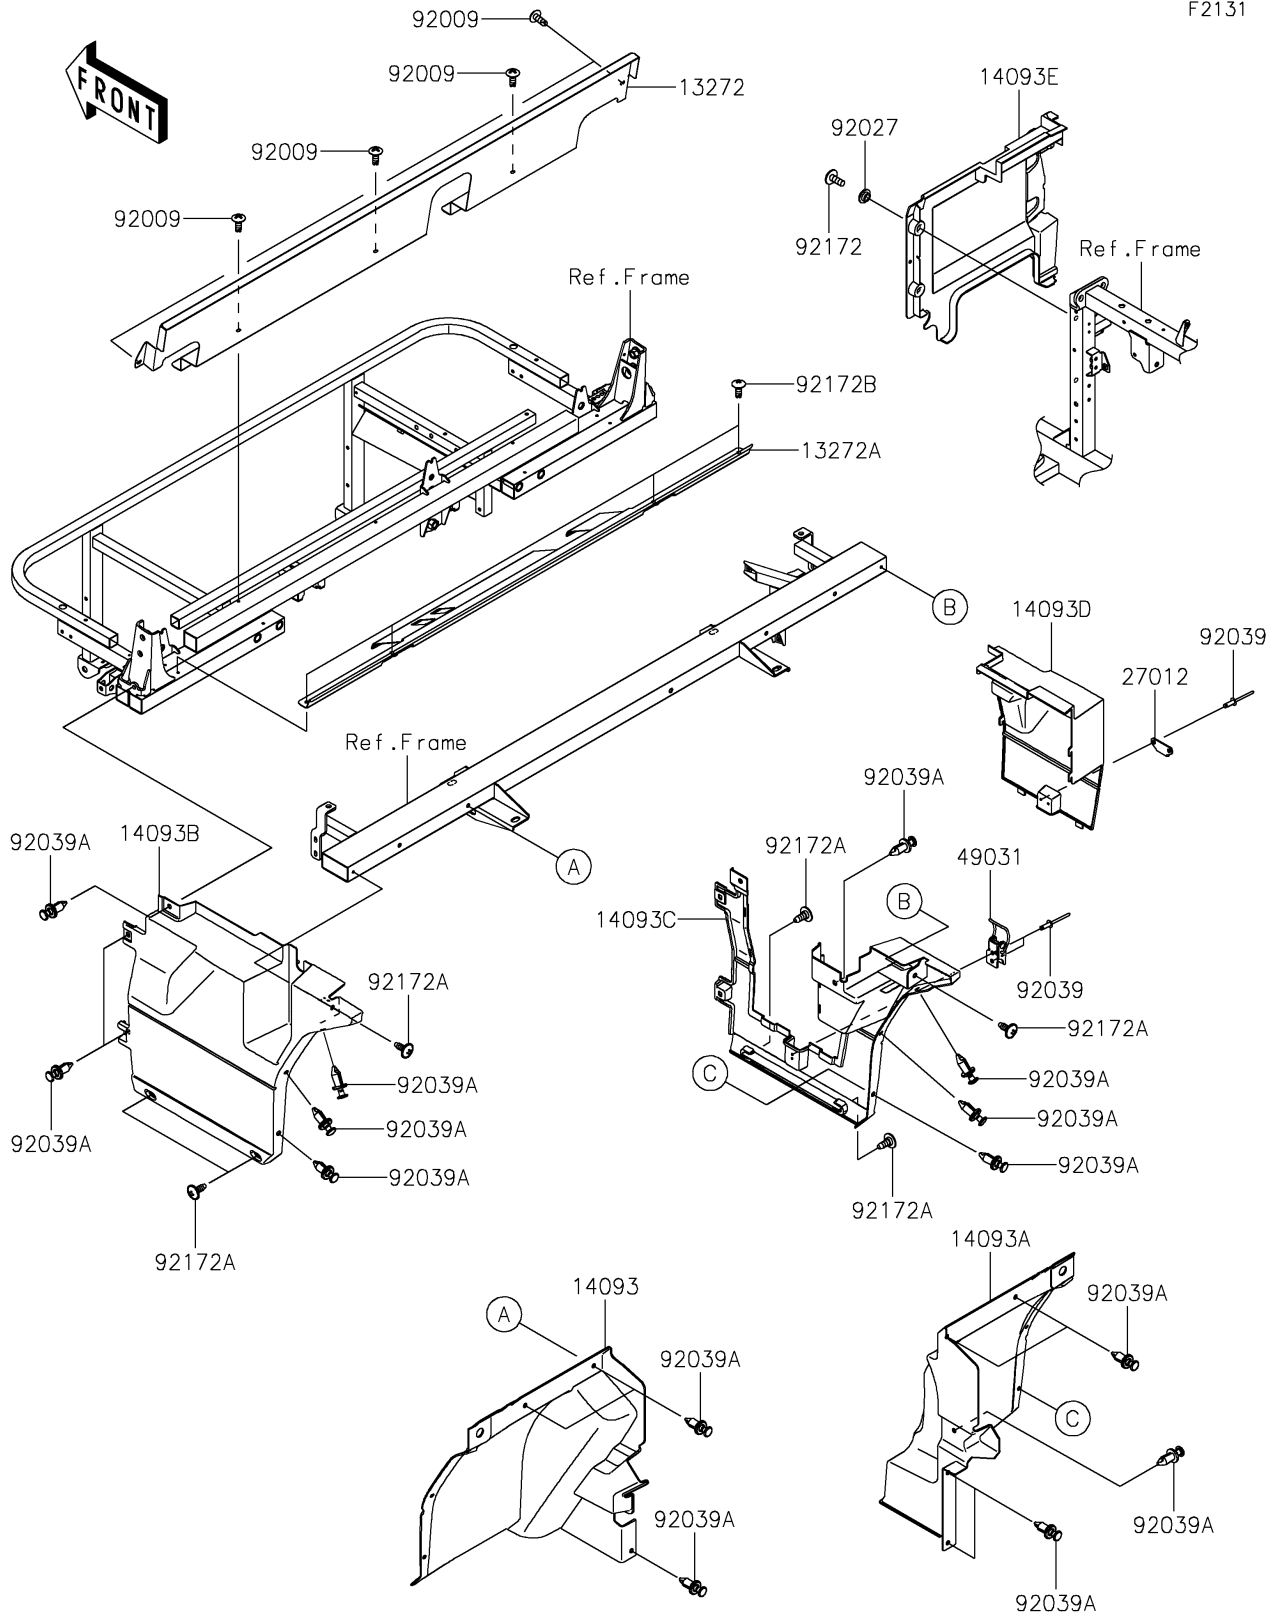

# 2025 MULE PRO-FXR 1000 PARTS DIAGRAM

## Frame Fittings(Rear)

F2131

## 2025 MULE PRO-FXR 1000 PARTS LIST

### Frame Fittings(Rear)

ITEM NAME	PART NUMBER	QUANTITY
PLATE,SEAT BACK,UPP (Ref # 13272)	13272-2319	1
PLATE,SEAT BACK,LWR (Ref # 13272A)	13272-4147	1
COVER,RR,FLOOR,MUD,LH (Ref # 14093)	14093-0388	1
COVER,RR,FLOOR,MUD,RH (Ref # 14093A)	14093-0389	1
COVER,RR SIDE,LH (Ref # 14093B)	14093-0591	1
COVER,RR SIDE,RH (Ref # 14093C)	14093-0592	1
COVER,A/C,RH (Ref # 14093D)	14093-0593	1
COVER,FR ENG (Ref # 14093E)	14093-0594	1
HOOK,STRIKER (Ref # 27012)	27012-0806	1
LATCH,TOGGLE (Ref # 49031)	49031-0015	1
SCREW,TAPPING,6X16 (Ref # 92009)	92009-1166	5
COLLAR,L=4.6 (Ref # 92027)	92027-1168	2
RIVET (Ref # 92039)	92039-0747	4
RIVET (Ref # 92039A)	92039-0865	21
SCREW,6X16 (Ref # 92172)	92172-0236	2
SCREW,6X16 (Ref # 92172A)	92172-0711	6
SCREW,TAPPING,6X16 (Ref # 92172B)	92172-0739	4